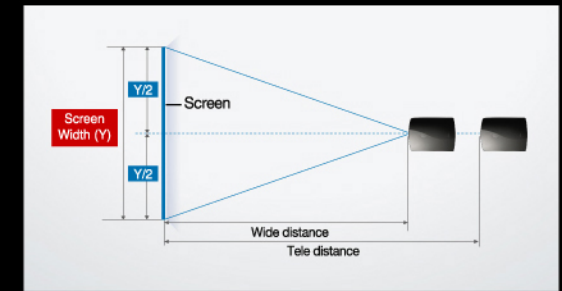

Projection distance based on the picture format

*16:9 Scale

Diagonal Size (inch)	Image			Projection Distance	
	Diagonal Size (mm)	Horizontal Size (mm)	Vertical Size (mm)	Wide Distance (mm)	Tele Distance (mm)
30	762	664	374	877	1605
40	1016	886	498	1181	2152
50	1270	1107	623	1484	2699
60	1524	1328	747	1788	3246
70	1778	1550	872	2092	3794
80	2032	1771	996	2395	4341
90	2286	1992	1121	2699	4888
100	2540	2214	1245	3003	5435
120	3048	2657	1494	3610	6530
140	3556	3099	1743	4218	7624
160	4064	3542	1992	4825	8719
180	4572	3985	2241	5433	9813
200	5080	4428	2491	6040	10907
220	5588	4870	2740	6648	12002
240	6096	5313	2989	7255	13096
260	6604	5756	3238	7863	14191
280	7112	6199	3487	8470	15285
300	7620	6641	3736	9078	16380

SEE ULTIMATE IMAGE WITH FULL HD **AF115**
The AF115, a stately 1080p full HD home entertainment projector, delivers the sharpest picture quality available, boasting the latest in technological advancement. **LG PROJECTOR**