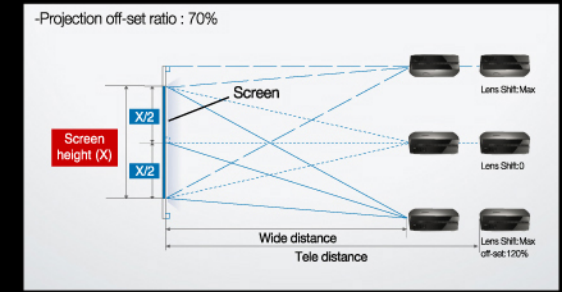

Projection distance based on the picture format

*16:9 Scale

Diagonal Size (inch)	Image			Projection Distance	
	Diagonal Size (mm)	Horizontal Size (mm)	Vertical Size (mm)	Wide Distance (mm)	Tele Distance (mm)
30	762	664	374	877	1605
40	1016	886	498	1181	2152
50	1270	1107	623	1484	2699
60	1524	1328	747	1788	3246
70	1778	1550	872	2092	3794
80	2032	1771	996	2395	4341
90	2286	1992	1121	2699	4888
100	2540	2214	1245	3003	5435
120	3048	2657	1494	3610	6530
140	3556	3099	1743	4218	7624
160	4064	3542	1992	4825	8719
180	4572	3985	2241	5433	9813
200	5080	4428	2491	6040	10907
220	5588	4870	2740	6648	12002
240	6096	5313	2989	7255	13096
260	6604	5756	3238	7863	14191
280	7112	6199	3487	8470	15285
300	7620	6641	3736	9078	16380

SEE ULTIMATE IMAGE WITH FULL HD **AF115**
The AF115, a stately 1080p full HD home entertainment projector, delivers the sharpest picture quality available, boasting the latest in technological advancement. **LG PROJECTOR**