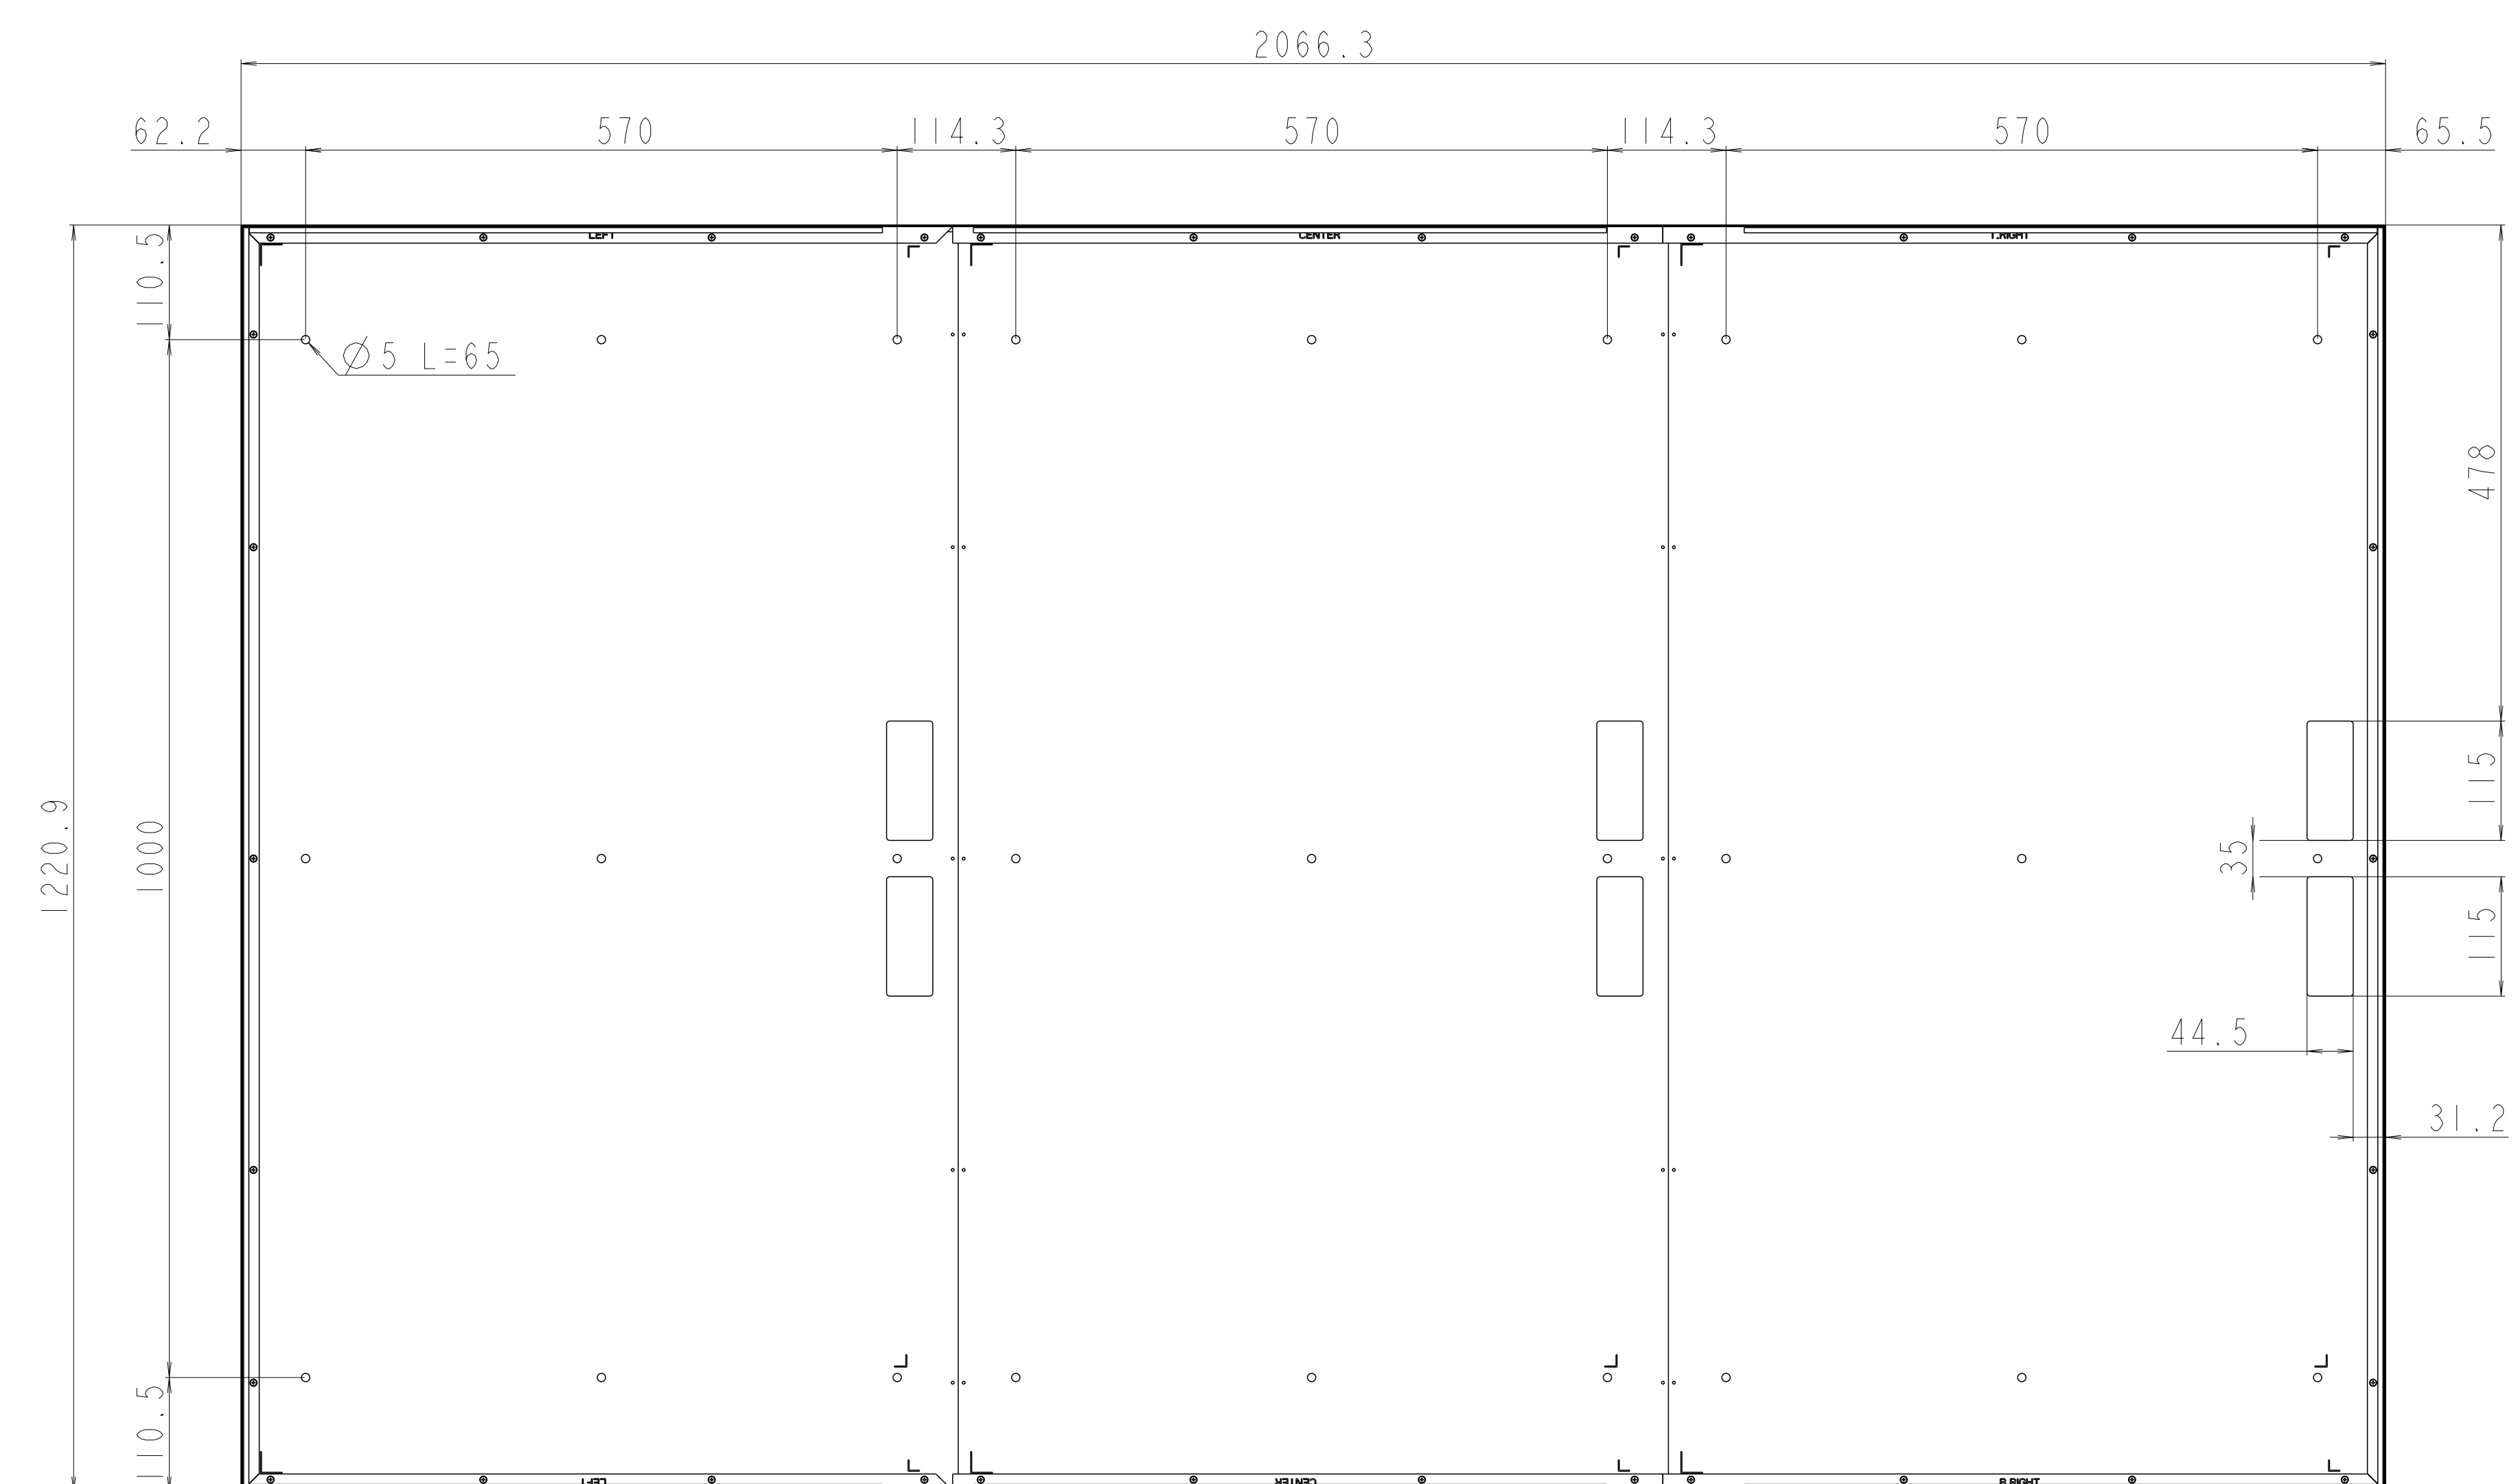

55EV5D-2V

Signage Box

55EV5D-3V

Panel Board Assy

T-con Box

Anchor bolt position