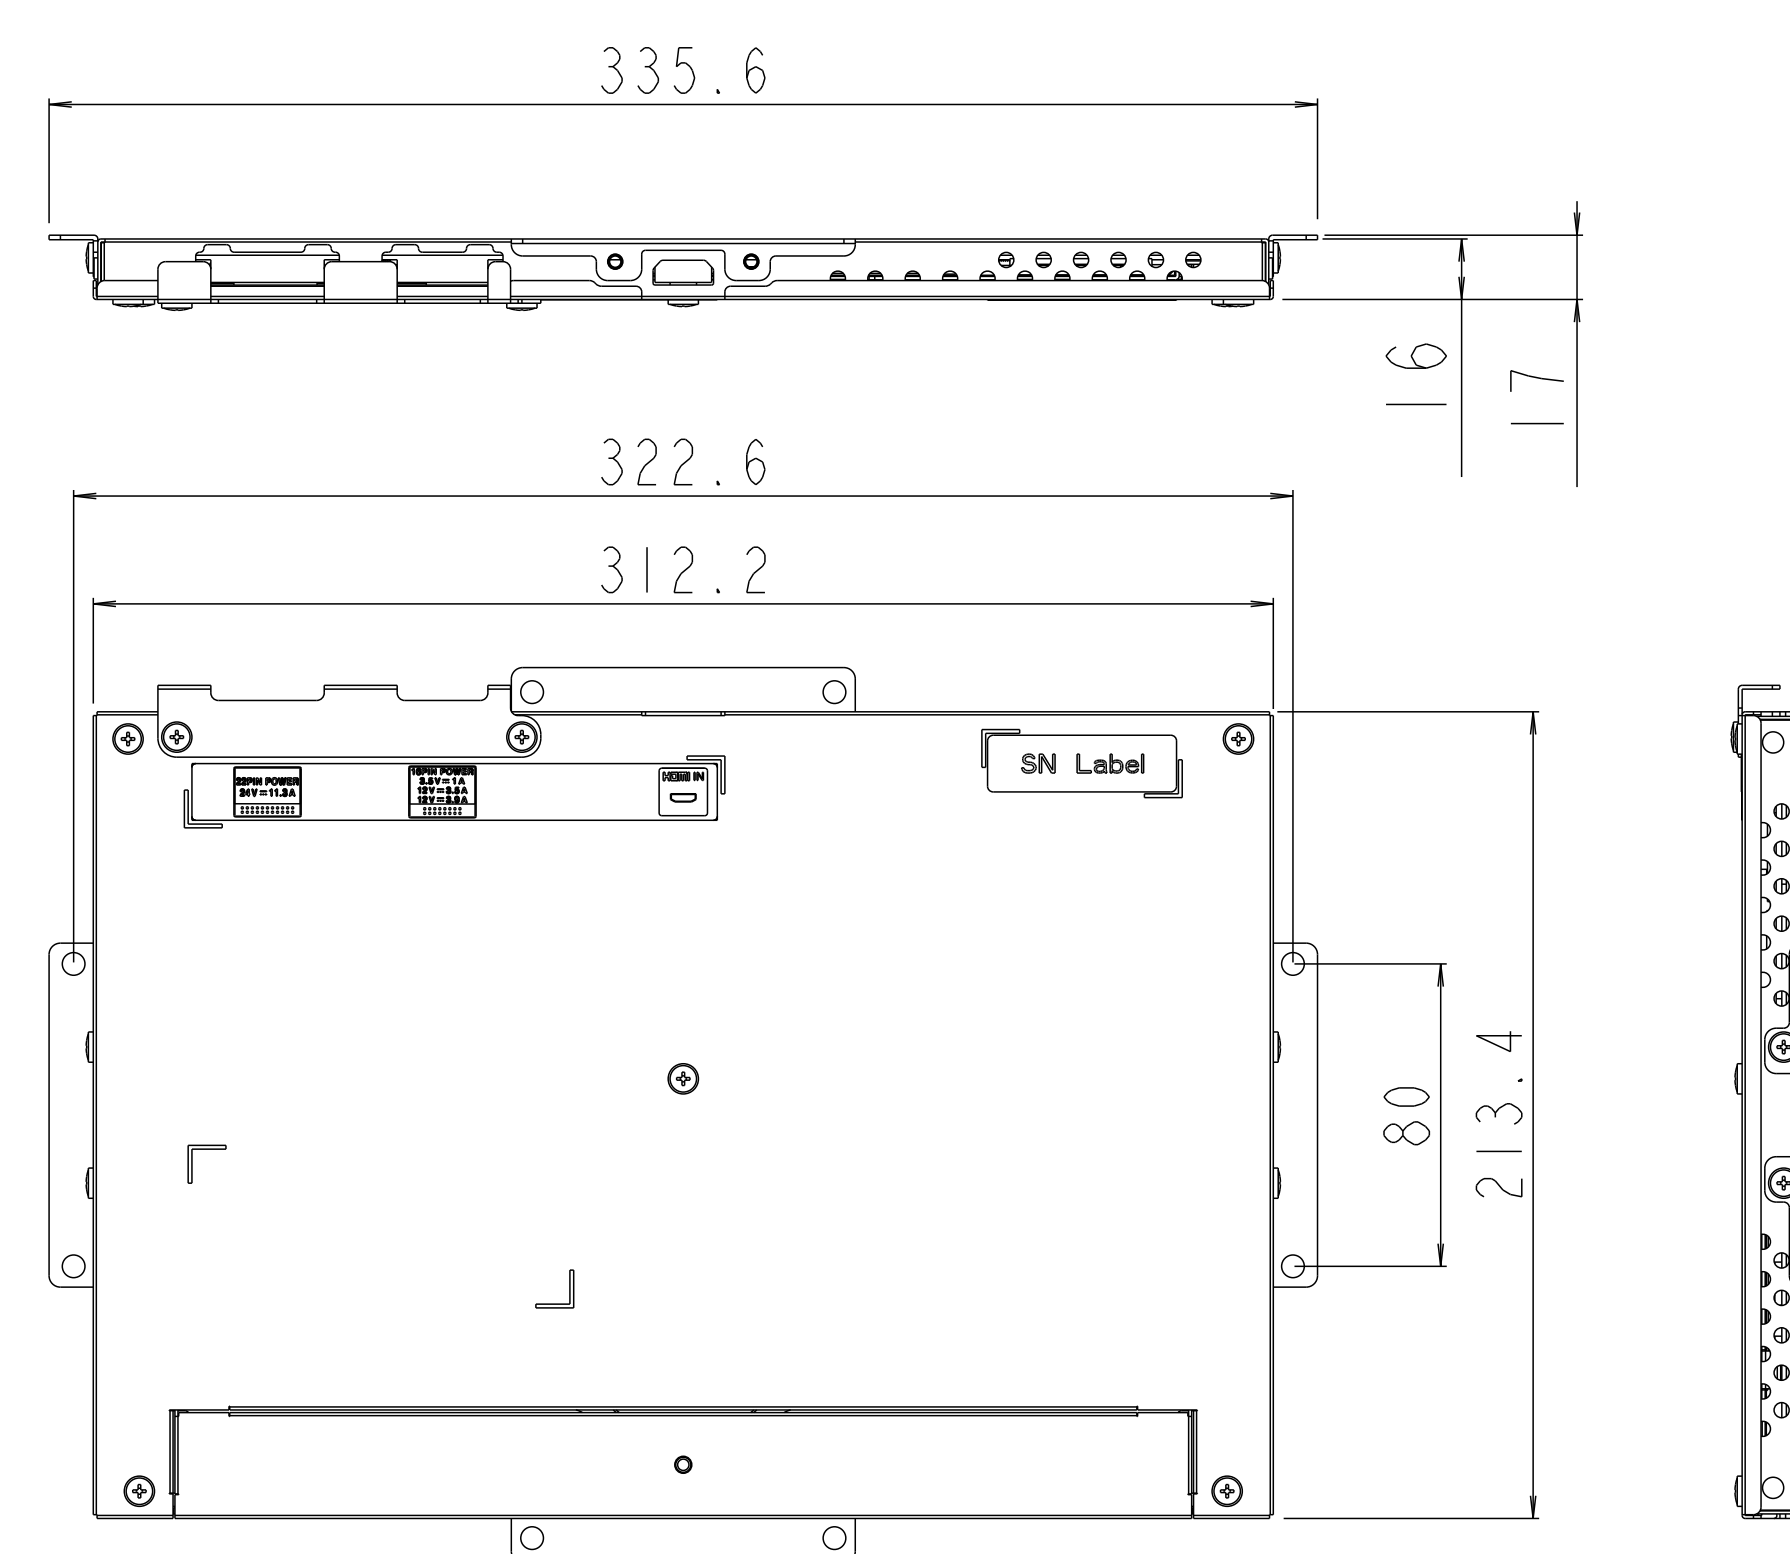

55EV5D-2V

Signage Box

55EV5D-3V

Panel Board Assy

T-con Box

Anchor bolt position