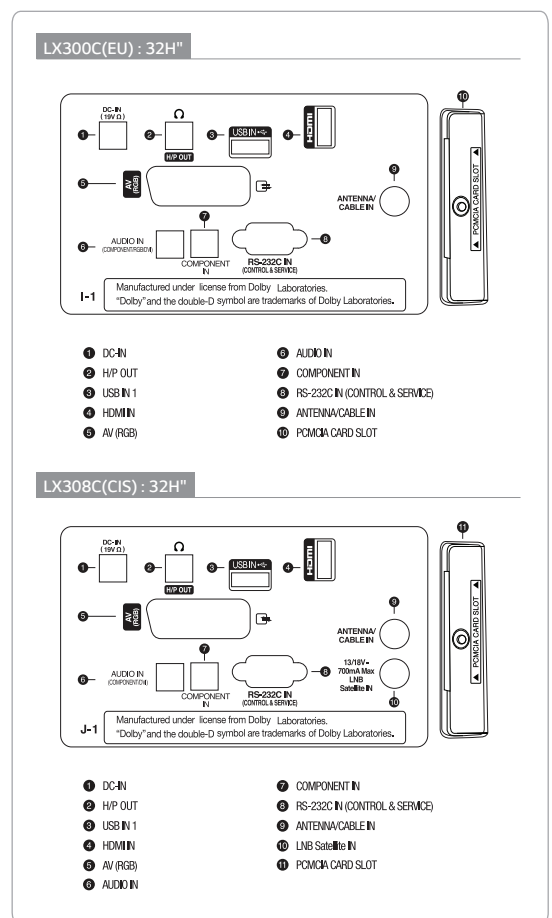

Dimension

LX300C(EU) / LX308C(CIS) : 32H"		
LX300C(EU) / LX308C(CIS)		
Set Size (With Stand, WxHxD, mm)	32H"	734 x 474 x 172
Set Weight (With Stand, Set, kg)	32H"	4.7
Vesa Compatibility (mm)	32H"	200 x 200

Connectivity

Download LG Commercial Display Mobile App

Learn more www.lg.com/b2b or www.lgcommercial.com

YouTube youtube.com/LGCommercialDisplay

All screen images are simulated. Dimension and weights are approximate.

Design, features and specifications subject to change without notice.

Copyright © 2016 LG Electronics Inc. All rights reserved. "LG Life's Good" is a registered trademark of LG Corp.

The names of products and brands mentioned here may be the trademarks of their respective owners.