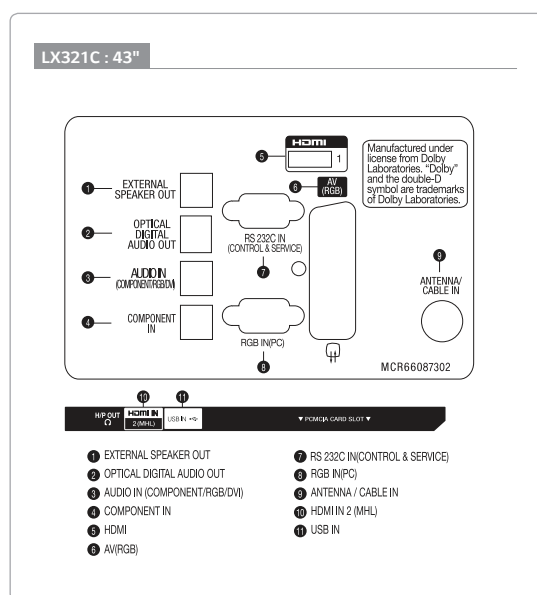

Commercial Lite

Specifications

		LX321C	
Display	Screen Size	43"	
	Type	LED	
	Resolution	43" : 1920 x 1080(FHD)	
Broadcasting System	Analog	PAL/SECAM	
	Digital	DVB-T/C	
Audio	Audio Output	10W + 10W	
Hospitality Features		Welcome Video/Screen, Lock Mode, One Channel Map, Multi-IR Code, Hotel Mode, USB Cloning, IR Out, USB Auto PlayBack, External Speaker Out	
General Features	Connectivity	MHL	
	Management	Self Diagnostics	
	Interactivity	HDMI-CEC, HTNG-CEC	
	RJP Interface	RS232C, HDMI CEC	
	Auto Off/ Auto Sleep	•	
	Intelligent Sensor	•	
	Smart Energy Saving	•	
Anti-theft System	Kensington Lock		
Interface	Side	HDMI In	1
		USB	1 (2.0)
		CI Slot	1
		Headphone Out(3.5mm Phone Jack)	1
	Rear	RF In	1
		Component In(Y, Pb, Pr) + Audio(L/R)	1(Phone jack)
		Digital Audio Out(Optical)	1
		RGB In (D-sub 15pin)	1
		PC Audio Input	1(Phone Jack)
		RS-232C(D-sub 9pin)	1
		HDMI In	1
		LAN(RJ45)	-
		Full Scart	1
		Ext SPK out (3.5mm Phone Jack)	1 (Spk-out 1)
Accessory		L-CON, Power Cord, CD title (Simple manual)	
Power	Voltage, Hz	100 - 240V, 50/60Hz	
	Max (Watts)	104	
	Typical (Watts)	78	
	Energy saving (Min)	62.4	
	Energy saving (Med)	42.9	
	Energy saving (Max)	23.4	
	Stand-by	0.3W	
Standard Approval	Safety	CB	
	Environment	CE	
	Etc.	ROHS, ErP	
	Eco	ErP Class	A+
		On Power Consumption (IEC62097 Edition 2) (W)	51.0
		Stand By (W)	0.3
		Average Annual Consumption (kWh)	74
		Luminance Ratio(%)	65
Mercury content(mg)		0	
Presence of Lead	Yes		

Dimension

		LX321C
Set Size (With Stand, WxHxD, mm)	43"	973 x 624 x 325
Set Weight (With Stand, Set, kg)	43"	13.6
Vesa Compatibility	43"	200 X 200

Connectivity

Download LG Commercial Display Mobile App

Learn more www.lg.com/b2b or www.lgcommercial.com