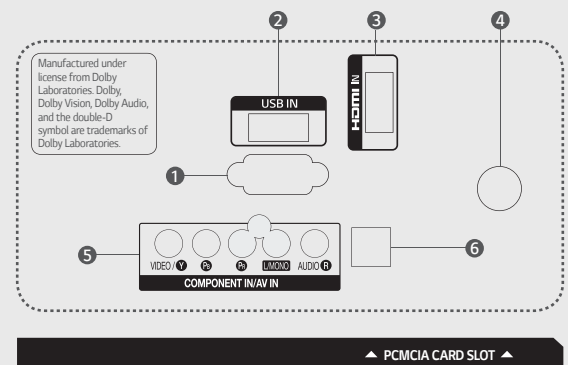

Specifications

LV300C (ASIA)

		32	43	49
DISPLAY	Type	Direct LED		
	Resolution	1,366 x 768 (HD)	1,920 x 1,080 (FHD)	
BROADCASTING SYSTEM	Analog	PAL/SECAM		
	Digital	DVB-T2/C (Varied by countries)		
VIDEO	XD Engine	•		
	Real Cinema 24p (3:3 Pull down)	•		
	Aspect Ratio	• 6 modes (16:9, Original, 4:3, Vertical Zoom, All-Direction Zoom, Just Scan)		
AUDIO	Audio Output	5W + 5W		
	Speaker System	2.0 ch		
	Sound Mode	• 6 modes (Standard, Cinema, Clear voice, Sports, Music, Game)		
	Clear Voice	•		
GENERAL FEATURES	Installation	USB Cloning		
	Management	Self Diagnostics (USB), Multi IR Code, IR Out, HTNG/HDMI-CEC		
	Setting Option	Auto Off/Sleep Timer		
HOSPITALITY FEATURES	Hotel Mode, Lock Mode, Welcome Screen/Video, Insert Image (No Signal), One Channel Map, RJP Compatibility, USB Auto playback+, Time Scheduler			
INTERFACE	Side	CI Slot		
	Rear	RF In, AV In (Sharing with Component), Component In, HDMI Input, USB 2.0, RS-232C (Control & Service), Headphone Out		
CABINET (Unit : mm)	Vesa	100 x 100	200 x 200	300 x 300
	W x H x D / weight (with stand)	732 x 478 x 181.1 / 5.1kg	970 x 624 x 220.4 / 8.4kg	1,108 x 696 x 208.7 / 10.9kg
	W x H x D / weight (packing)	808 x 512 x 142 / 7.3kg	1,060 x 662 x 142 / 11.5kg	1,197 x 760 x 152 / 14.1kg
POWER (Unit : Watts)	Voltage, Hz	100-240V, 50/60Hz		
	Max	46	62	61
	Typical	33	50	51
	Energy Saving (Min)	26.5	40	41
	Energy Saving (Med)	18.2	27.5	28
	Energy Saving (Max)	10	15	16
	Stand-by	0.5		
STANDARD APPROVAL	Safety	Varied by countries		
	EMC	Varied by countries		
	Etc.	Varied by countries		

Dimensions (Unit : mm)

Connectivity

- 1 RS-232C IN (CONTROL & SERVICE)
- 2 USB IN
- 3 HDMI IN
- 4 ANTENNA / CABLE IN
- 5 COMPONENT IN / AV IN
- 6 H/P OUT

Download LG Commercial Display Mobile App

Learn more www.LG.com/us/commercial