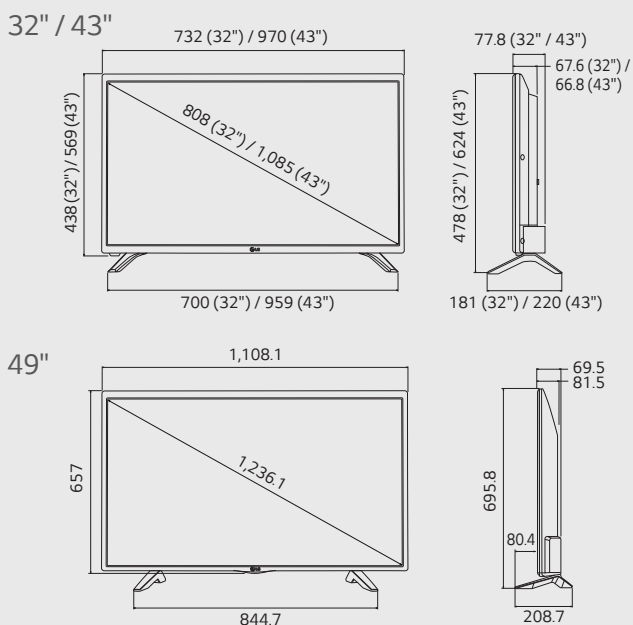

Specifications

LV300C (ASIA)

		32	43	49
DISPLAY	Type	Direct LED		
	Resolution	1,366 x 768 (HD)	1,920 x 1,080 (FHD)	
BROADCASTING SYSTEM	Analog	PAL/SECAM		
	Digital	DVB-T2/C (Varied by countries)		
VIDEO	XD Engine	•		
	Real Cinema 24p (3:3 Pull down)	•		
	Aspect Ratio	• 6 modes (16:9, Original, 4:3, Vertical Zoom, All-Direction Zoom, Just Scan)		
AUDIO	Audio Output	5W + 5W		
	Speaker System	2.0 ch		
	Sound Mode	• 6 modes (Standard, Cinema, Clear voice, Sports, Music, Game)		
	Clear Voice	•		
GENERAL FEATURES	Installation	USB Cloning		
	Management	Self Diagnostics (USB), Multi IR Code, IR Out, HTNG/HDMI-CEC		
	Setting Option	Auto Off/Sleep Timer		
HOSPITALITY FEATURES	Hotel Mode, Lock Mode, Welcome Screen/Video, Insert Image (No Signal), One Channel Map, RJP Compatibility, USB Auto playback+, Time Scheduler			
INTERFACE	Side	CI Slot		
	Rear	RF In, AV In (Sharing with Component), Component In, HDMI Input, USB 2.0, RS-232C (Control & Service), Headphone Out		
CABINET (Unit : mm)	Vesa	100 x 100	200 x 200	300 x 300
	W x H x D / weight (with stand)	732 x 478 x 181.1 / 5.1kg	970 x 624 x 220.4 / 8.4kg	1,108 x 696 x 208.7 / 10.9kg
	W x H x D / weight (packing)	808 x 512 x 142 / 7.3kg	1,060 x 662 x 142 / 11.5kg	1,197 x 760 x 152 / 14.1kg
POWER (Unit : Watts)	Voltage, Hz	100-240V, 50/60Hz		
	Max	46	62	61
	Typical	33	50	51
	Energy Saving (Min)	26.5	40	41
	Energy Saving (Med)	18.2	27.5	28
	Energy Saving (Max)	10	15	16
	Stand-by	0.5		
STANDARD APPROVAL	Safety	Varied by countries		
	EMC	Varied by countries		
	Etc.	Varied by countries		

Dimensions (Unit : mm)

Connectivity

- 1 RS-232C IN (CONTROL & SERVICE)
- 2 USB IN
- 3 HDMI IN
- 4 ANTENNA / CABLE IN
- 5 COMPONENT IN / AV IN
- 6 H/P OUT

Download LG Commercial Display Mobile App

Learn more www.LG.com/us/commercial