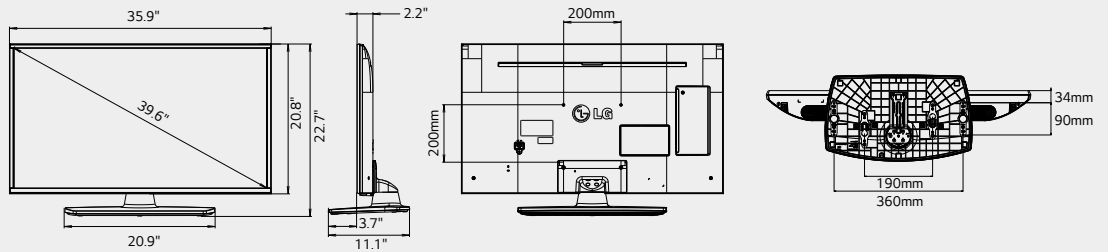

## Dimensions (With Stand : W x H x D / Weight)

32"

29.1" x 19.5" x 9.5" /

13.3lb

\*Swivel

40"

35.9" x 22.7" x 11.1" /

22.9lb

\*Swivel

43"

38.3" x 24.6" x 11.9" /

27.4lb

\*Swivel

49"

43.6" x 27.6" x 11.9" /

32.1lb