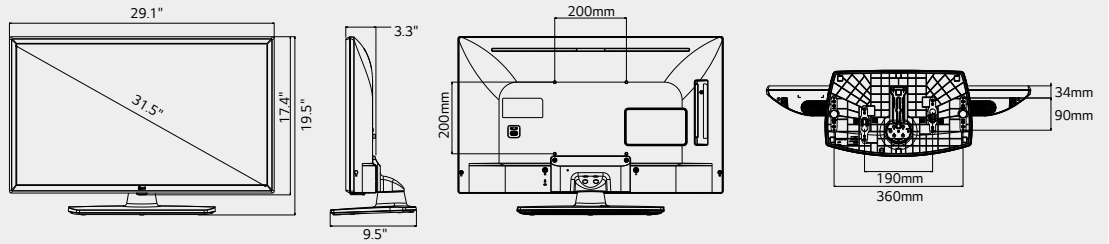

## Dimensions (With Stand : W x H x D / Weight)

32"

29.1" x 19.5" x 9.5" /

13.3lb

\*Swivel

40"

35.9" x 22.7" x 11.1" /

22.9lb