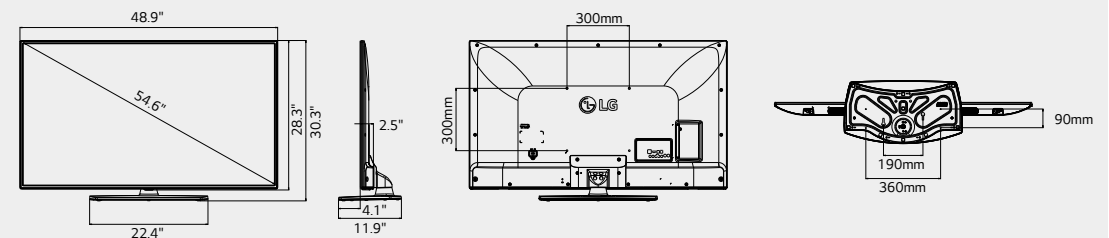

## Dimensions (With Stand : W x H x D / Weight)

32"

29.1" x 19.5" x 9.5" /

13.3lb

\*Swivel

40"

35.9" x 22.7" x 11.1" /

22.9lb

\*Swivel

55"

48.9" x 30.3" x 11.9" /

43.0lb

\*Swivel