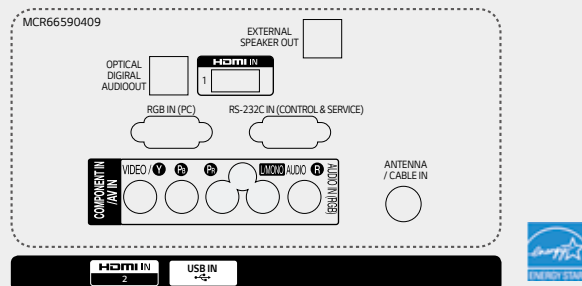

Jack Panels (Rear/Side)

Anti-Theft System

Kensington Lock Slot

The LV340H series feature a Kensington lock slot, so hotels can securely lock the TV. (Lock sold separately)

Reinforced Metal Stand

- Full metal reinforced stand to improve sturdiness, durability and safety.
- Provides (±20°) swivel out of the box.
- Provides (±20/45/90°) swivel when used with Lock Down plate.

Lock Down Plate with Credenza Hole

- Lock the TV firmly to the credenza for added security and help deter theft. (Mounting plate, security bolts, nuts and screws are included.)

The estimated annual energy cost determined in accordance with 16 CFR Part 305.5 for model 32LV340H, 40LV340H, 43LV340H, 49LV340H, and 55LV340H are $4, $8, $8, $10 and $12 respectively.

"Your energy cost depends on your utility rates and use. The estimated cost is based on 12 cents per kWh and 5 hours of use per day. For more information, visit www.ftc.gov/energy."

1 FTC Television labeling rule (18 CFR Part 305, as added by 76 Fed. Reg. 1038 (Jan 6, 2011)).