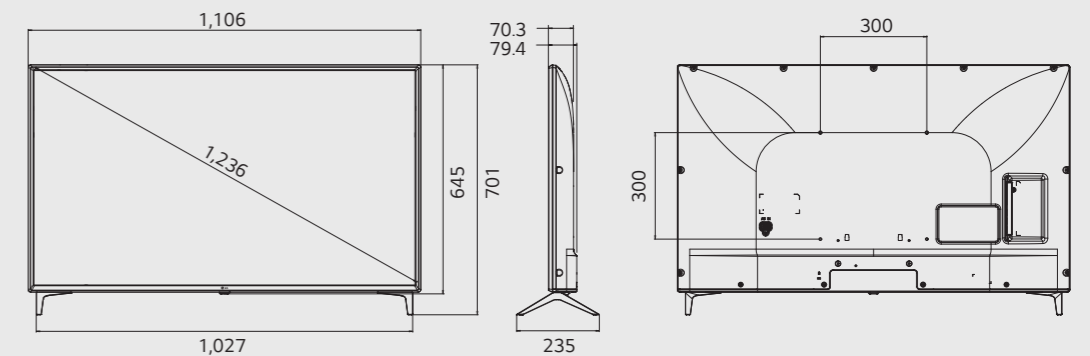

NTP

With NTP (Network Time Protocol), the TV receives real time updates from the network and synchronizes its time accordingly.

Dimensions (With stand - Units : mm/kg)

43"

974 x 625 x 221 / 9.3

49"

1,106 x 701 x 235 / 11.4

55"

1,240 x 775 x 216 / 16.6

Connectivity

*A dongle connector (for RS232) is not included. Please reach and ask LG sales team this before order.