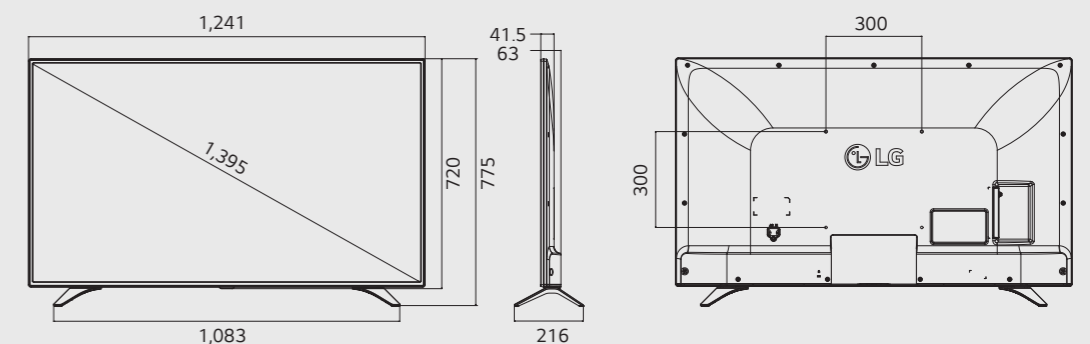

NTP

With NTP (Network Time Protocol), the TV receives real time updates from the network and synchronizes its time accordingly.

Dimensions (With stand - Units : mm/kg)

43"

974 x 625 x 221 / 9.3

49"

1,106 x 701 x 235 / 11.4

55"

1,240 x 775 x 216 / 16.6

Connectivity

*A dongle connector (for RS232) is not included. Please reach and ask LG sales team this before order.