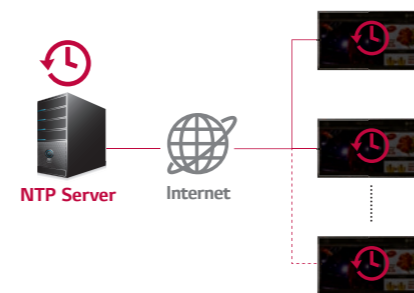

NTP

With NTP (Network Time Protocol), the TV receives real time updates from the network and synchronizes its time accordingly.