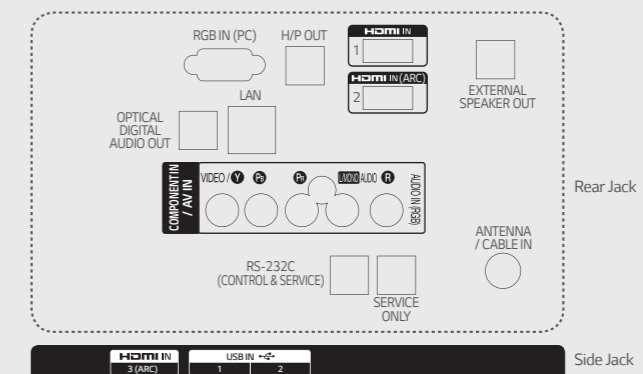

*A dongle connector (for RS232) is not included. Please reach and ask LG sales team this before order.