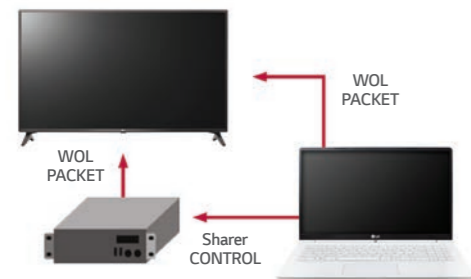

ScreenShare

Connect a smartphone or a laptop PC to TV via a Wi-Fi Direct connection. The TV will display the device's screen, and users can share their content and memories together.

Easy Management

WOL

WOL (Wake on LAN) helps you remotely turn on TVs over the internet. Connect TVs and a PC in the same network, and send Magic Packet program to the MAC addresses of registered TVs. Then, it will wake up the TVs via LAN port.

SNMP

SNMP (Simple Network Management Protocol) ensures convenient network management for SI and business managers.

Built-in WiFi

With built-in WiFi, installation and content distribution have been simplified.