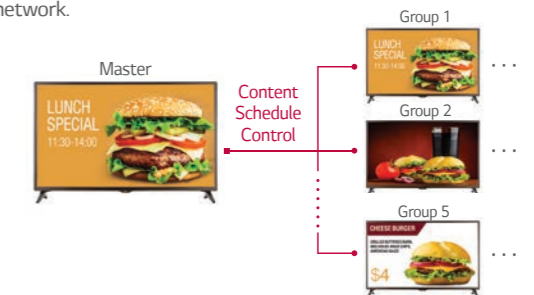

LV640S

- Built-in Speakers and TV Tuner
- ^{NEW} Content Manager
- ^{NEW} Group Manager
- ^{NEW} Enriched Smart Content via Pre-loaded YouTube App and web browser
- ^{NEW} Built-in WiFi
- ^{NEW} WOL (Wake on LAN) & SNMP

screen size

43", 49", 55"

Embedded Smart Content Management

Content Manager

Without extra PC, content can be easily created using embedded templates and can be played according to its schedule managers set.

Group Manager

A Smart TV Signage itself works as a server, so without any extra device, a master TV can distribute content and set data on a selected group within the same network.

Compatible LG SW for Smart TV Signage