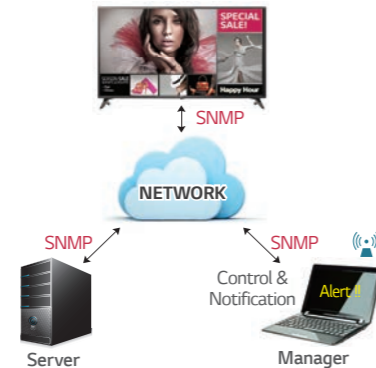

Smart TV Signage

LV640S (ASIA)

TV Entertainment and Advertisements on One Screen

The LV640S series is a newly launched Smart TV Signage with easier content management possible. The series is especially designed for broadcasting TV programs and delivering advertisements simultaneously via a built-in TV tuner. Furthermore, with its improved content management solutions such as Content Manager, Group Manager, and enriched content via pre-loaded YouTube App and web browser, users can efficiently and timely deliver messages / promotions.

TV Entertainment and Advertisements on One Screen

LV640S

ASIA

Smart Connectivity & Experience

Enriched Smart Content

Customers can easily access to various content via pre-loaded YouTube app, web browser as well as live channel.

ScreenShare

Connect a smartphone or a laptop PC to TV via a Wi-Fi Direct connection. The TV will display the device's screen, and users can share their content and memories together.

Easy Management

WOL

WOL (Wake on LAN) helps you remotely turn on TVs over the internet. Connect TVs and a PC in the same network, and send Magic Packet program to the MAC addresses of registered TVs. Then, it will wake up the TVs via LAN port.

SNMP

SNMP (Simple Network Management Protocol) ensures convenient network management for SI and business managers.

Built-in WiFi

With built-in WiFi, installation and content distribution have been simplified.