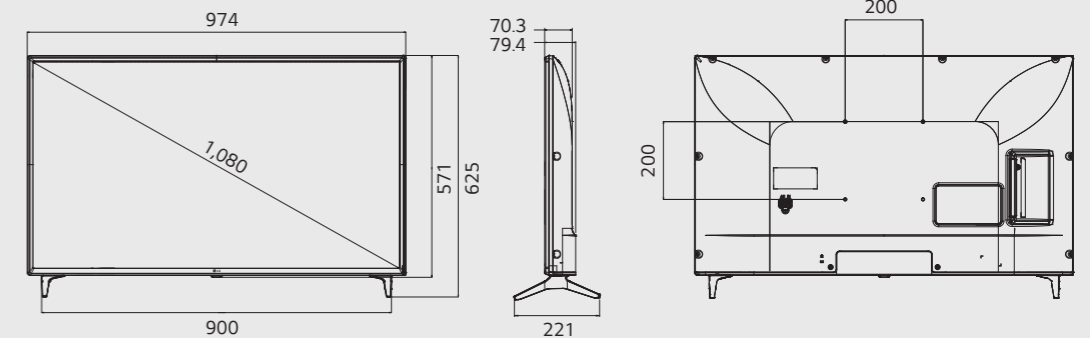

NTP

With NTP (Network Time Protocol), the TV receives real time updates from the network and synchronizes its time accordingly.

Dimensions (With stand - Units : mm/kg)

43"

974 x 625 x 221 / 9.3

49"

1,106 x 701 x 235 / 11.4

55"

1,240 x 775 x 216 / 16.6

Connectivity

*A dongle connector (for RS232) is not included. Please reach and ask LG sales team this before order.