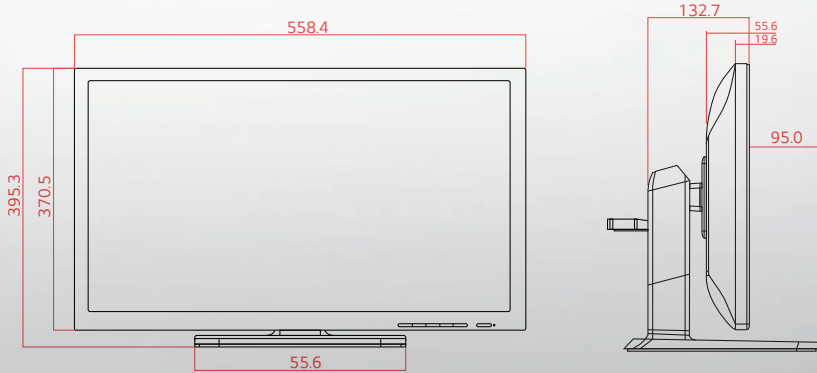

# Design

Wall Mount: VESA Compatible (100mmx100mm)