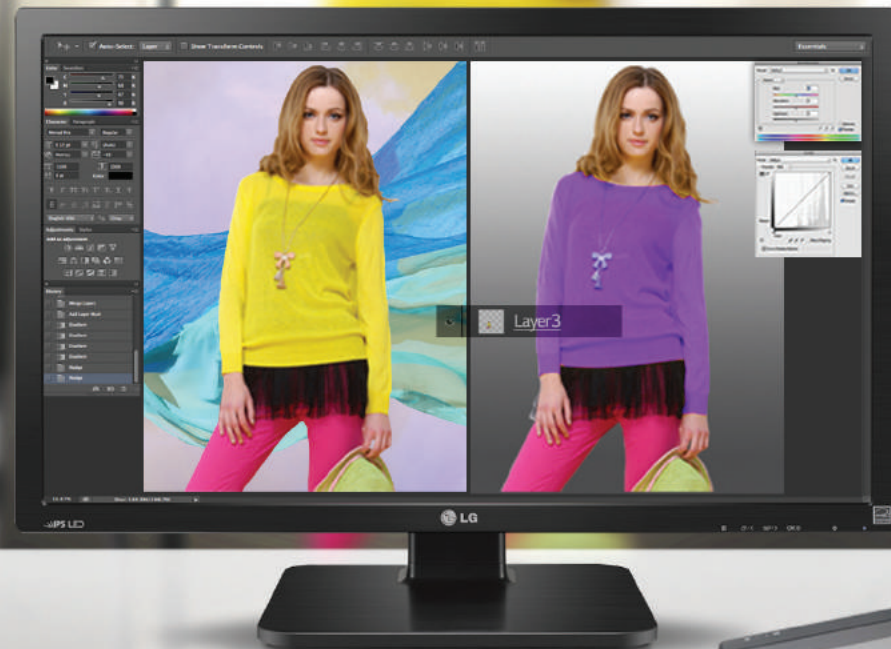

World best picture quality of WQHD resolution for professional

MB85 keeps the ColorPrime series alive!
As a series of ColorPrime and as a follow-up model of 27EA83, the "Best Photo Monitor 2013" of TIPA Award, MB85 proudly presents a new level of viewing pleasure with 2560x1440 WQHD resolution over IPS's outstanding picture quality.

WQHD = 1.7 x Full HD

WQHD	2560x1440 = 3,680,000
Full HD	1920x1080 = 2,070,000
HD	1280x720 = 920,000

[Voice of fashion designer]

"... I can drag and drop objects to exchange them or their layers, capitalizing on Adobe's high compatibility!"