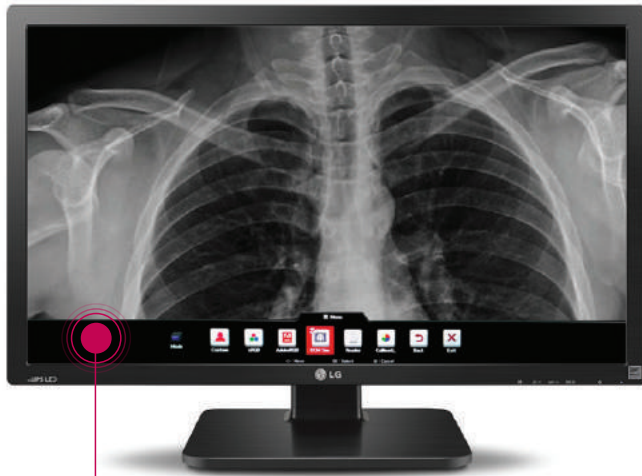

Specialized 'GAMMA' color value

MB85 supports DICOM Simulation preset and also the True Color Pro calibration SW supports DICOM correction. Therefore user can calibrate the display according to the DICOM gamma standards whenever they want. This enables MB85Z to display medical images with accuracy and clarity.

* MB85 is not a medical-certified equipment and cannot be used for diagonal purpose.

MB85Z : Use the DICOM Simulation preset