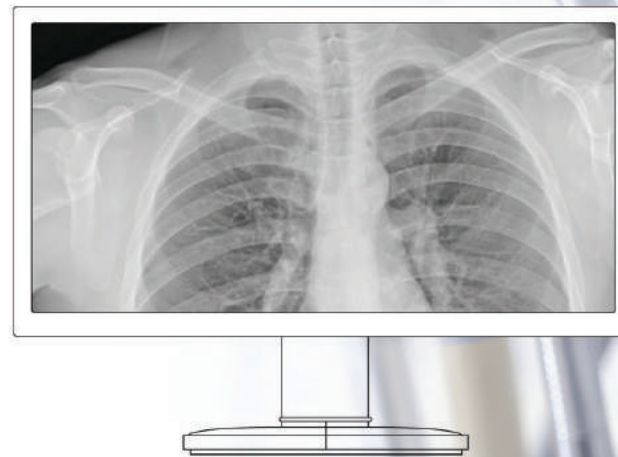

Selective color mode UI*

Conventional display