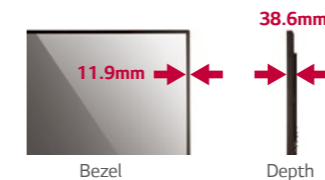

Key Features

Sleek Design

Slim Bezel & Depth

The thin bezel & depth allows a perfect fit for a sleek look.

Detachable Logo

Portrait mode allows the logo to be positioned in the desired setting.

Cable Management