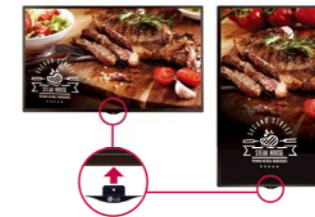

Key Features

Sleek Design

Slim Bezel & Depth

The thin bezel & depth allows a perfect fit for a sleek look.

Detachable Logo

Portrait mode allows the logo to be positioned in the desired setting.

Cable Management