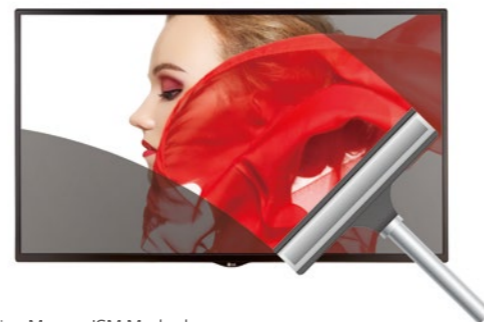

Scheduled Screen Wash*

Prevent residual images with the screen transition feature.