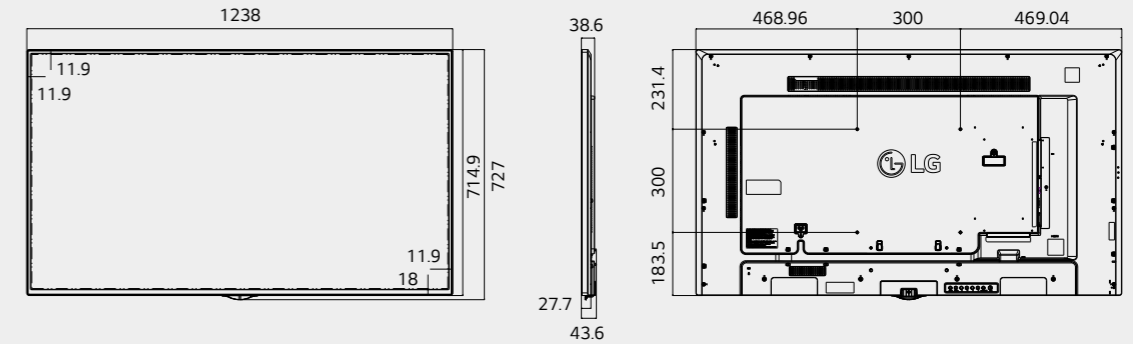

Standard Essential SE3DD Series

Screen Sizes
55", 49", 43"

SE3DD Series

- Edge LED
- Brightness: 300 cd/m²
- Bezel: T/L/R 11.9 mm, B 18.0 mm
- Depth: 38.6 mm
- Interface: HDMI (2), RGB, RJ45, IR, RS232C, USB

Scheduled Screen Wash*

Prevent residual images with the screen transition feature.

* Installation Menu > ISM Method

Dimension (unit : mm)

55"

1,238 x 714.9 x 38.6 /
17.1 kg

49"

1,102.2 x 638.5 x 38.6 /
13.9 kg

43"

969.6 x 563.9 x 38.6 /
9.6 kg