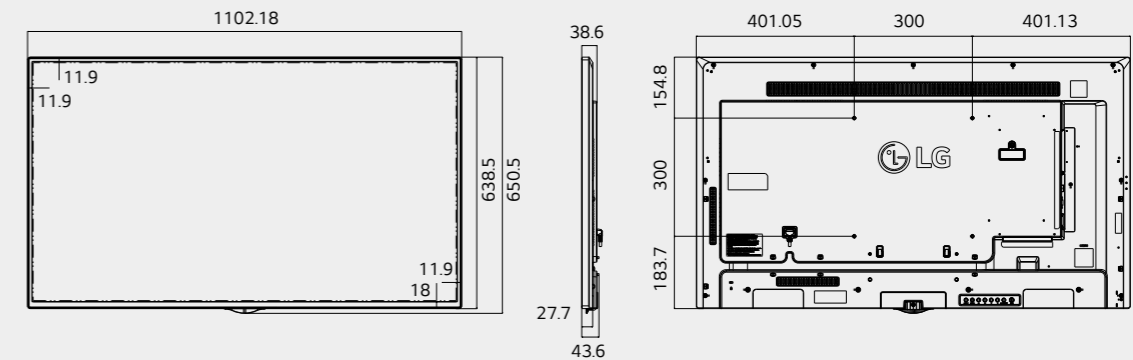

Standard Essential SE3DD Series

Screen Sizes
55", 49", 43"

SE3DD Series

- Edge LED
- Brightness: 300 cd/m²
- Bezel: T/L/R 11.9 mm, B 18.0 mm
- Depth: 38.6 mm
- Interface: HDMI (2), RGB, RJ45, IR, RS232C, USB

Scheduled Screen Wash*

Prevent residual images with the screen transition feature.

* Installation Menu > ISM Method

Dimension (unit : mm)

55"

1,238 x 714.9 x 38.6 /
17.1 kg

49"

1,102.2 x 638.5 x 38.6 /
13.9 kg

43"

969.6 x 563.9 x 38.6 /
9.6 kg