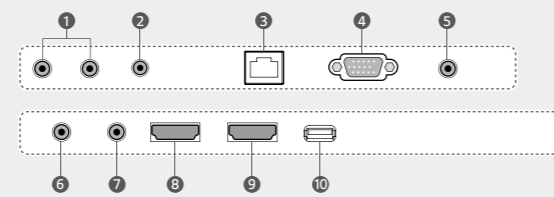

Connectivity

- 1 SPEAKER OUT
- 2 AUDIO IN
- 3 LAN
- 4 RGB IN
- 5 IR IN
- 6 RS232C IN
- 7 RS232C OUT
- 8 HDMI 1
- 9 HDMI 2
- 10 USB

55SE3DD / 49SE3DD / 43SE3DD