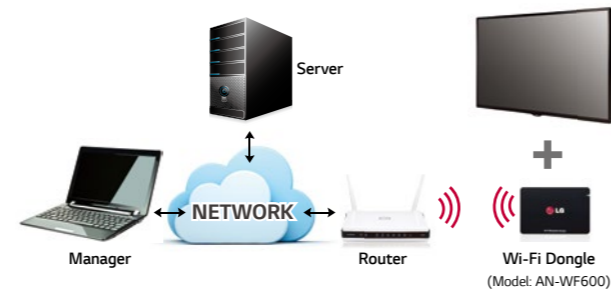

Other Features

Convenient Management

Enhanced Connectivity

Through its diverse interface, the signage lets you connect more than one device for optimal use.

Wi-Fi Support

SE3DD Series supports Wi-Fi USB dongle connection for convenient content distribution. And SNMP support ensures convenient network management.