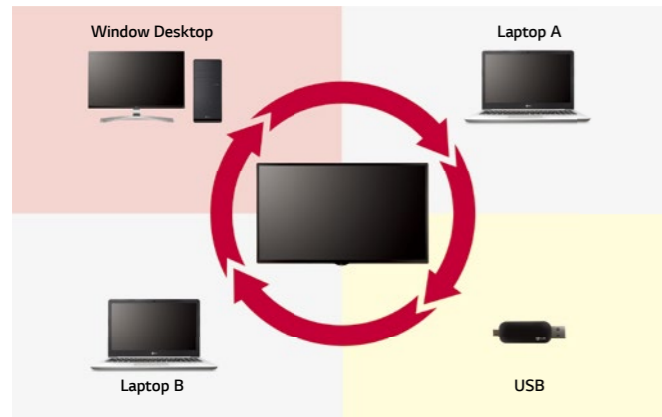

Standard Essential SE3DD Series

Screen Sizes
55", 49", 43"

SE3DD Series

- Edge LED
- Brightness: 300 cd/m²
- Bezel: T/L/R 11.9 mm, B 18.0 mm
- Depth: 38.6 mm
- Interface: HDMI (2), RGB, RJ45, IR, RS232C, USB

Other Features

Convenient Management

Enhanced Connectivity

Through its diverse interface, the signage lets you connect more than one device for optimal use.

Wi-Fi Support

SE3DD Series supports Wi-Fi USB dongle connection for convenient content distribution. And SNMP support ensures convenient network management.