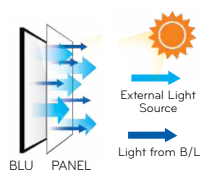

LANDSCAPE & PORTRAIT

Flexible usage with landscape or portrait display according to the display environment.

Portrait

Landscape

True Color (IPS)

LG IPS technology provides true vivid color than conventional display.

Conventional

VS

TS Series

Shine-Out (47TS30MF)

Perfect fit for window display by reflecting away the sunlight for best image visibility and clearer display under direct sunlight than conventional panel.

Conventional 47TS30MF

VIVID TRANSPARENT DISPLAY 47TS30MF

FEATURES

- LED (PD Panel)
- 1,920 x 1,080 (FHD)
- High Contrast Ratio : 1,200(Typ)
- Transmittance : 5.5%(Typ)
- Color Gamut : 72%
- Shine-Out (Anti Reflection Coating)
- Bezel : 59 / 17.46 / 17.46 /106.76mm (T/B/L/R)
- Easy Customization (Open Frame)
- * Kiosks not provided by LGE