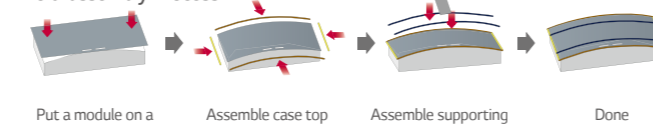

Field-assembly Process