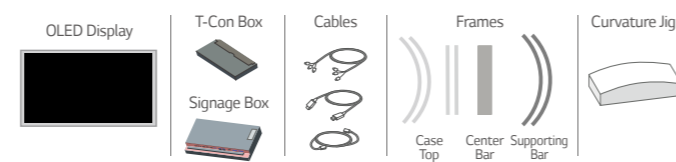

Components & Model Codes

OLED Module & Signage Box & T-Con Box & Cables

- 2 ea (55EF5C-M2/55EF5C-M3)
- 3 ea (55EF5C-M3)
- Accessory 1: A1*****EF5C
- Accessory 2: A2*****EF5C