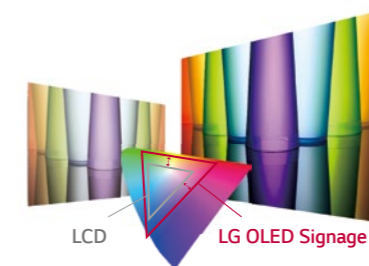

##### Perfect Black

**Limitless contrast and deepest black**  
Self-lighting pixels switch off completely to reproduce black. No light bleeding. Absolute black offers infinite contrast.

LCD

LG OLED Signage

##### Perfect Color

**Accurate & stable color reproduction**  
Self-lighting pixels bring colors to life with superb accuracy.

LCD

LG OLED Signage