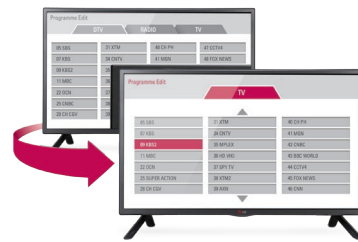

### One Channel Map

One Channel Map feature allows users to edit and list the channels of their choice from any of the multiple broadcasting signals.

### Lock Mode

The Lock Mode blocks external input signals for illegal communication, a useful feature for preventing misuse of TVs in facilities such as prisons, mental hospitals and other applicable public spaces.