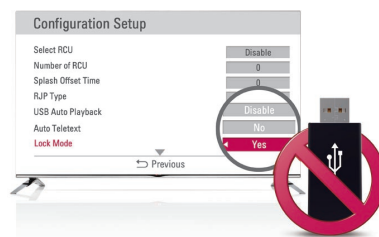

### One Channel Map

One Channel Map feature allows users to edit and list the channels of their choice from any of the multiple broadcasting signals.

### Lock Mode

The Lock Mode blocks external input signals for illegal communication, a useful feature for preventing misuse of TVs in facilities such as prisons, mental hospitals and other applicable public spaces.