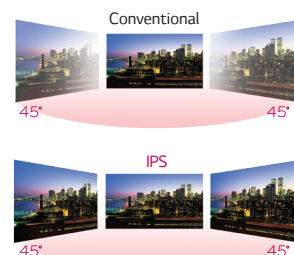

- Slim and Light feature offers space saving and easy installation
- Easy to maintain remotely

IMPROVED BEZEL & DEPTH

WIDE VIEWING ANGLE

Providing clear image virtually at any angle.

THE NEW LED LIGHT DISPLAY

SPECIFICATIONS

32WL30

PANEL		32WL30		PHYSICAL SPECIFICATION	
Screen Size	32" (31.50" measured diagonal)	Bezel Width	18.9mm (Top / Left / Right), 26mm (Bottom)	Monitor Dimension (W x H x D)	74.04cm x 44.2cm x 3.56cm
Panel Technology	IPS (LED BLU)	Weight (head)	7.9kg	Carton Dimensions (W x H x D)	80.5cm x 11.5cm x 59.0cm
Aspect Ratio	16 : 9	Packed Weight	9.8kg	VESA™ Standard Mount Interface	200mm x 200mm
Native Resolution	1,920 x 1,080 (FHD)	SPECIAL FEATURES			
Brightness	450nit	Additional			
Contrast Ratio	1,300 : 1	Smart Energy Saving, Multi-media playback, PIP/ PBP, Temp Sensor, Tile mode (Up to 5x5), ISM Method, Key Lock			
Dynamic CR	500,000 : 1	ENVIRONMENT CONDITIONS			
Viewing Angle (H x V)	178 x 178	Operation Temperature			
Response Time	16ms (G to G, *WOT)	Operation Humidity			
CONNECTIVITY		POWER			
Input (Rear)		Power Supply			
Digital	HDMI(1), DVI-D(1) with HDCP for all input	Power Consumption			
Analog	RGB(1), Shared Component(1), AV(1)	Typical / Smart Energy Saving			
Audio	RGB / DVI-D (3.5Ø 1)	DPMS			
External Control	RS232C(1), RJ45(1)	Power Off			
USB	USB(1)	STANDARD(CERTIFICATION)			
Output (Rear)		Safety			
Digital	No	EMC			
Analog	No	ERP / Energy Star			
Audio	External Speaker(1)	Slot PC compatible (optional)			
External Control	No	External Media player Attachable			
Audio		SOFTWARE COMPATIBILITY			
Auto Volume	No	Supersign Compatibility			
Balance	Yes	ACCESSORY			
Audio Power	20W (10W x 2)	Included			
Speaker On/off	Yes	Optional			
Clear Voice II	Yes	Remote Controller, Power Cable, RGB Cable, Manual, ESG			
Sound mode	Standard, Music, Cinema, Sports, Game	LSW200AX (Wall Mount), SP-2000 (Speaker), TBD (Stand)			