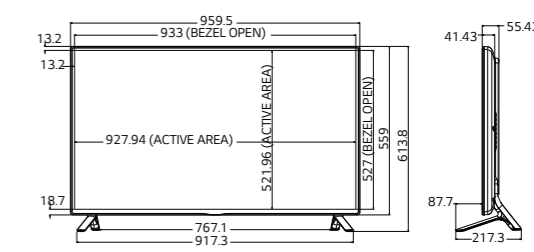

Network Based Content Control

ORIENTATION

Supports Portrait / Landscape Mode.

DIMENSION (unit : mm)

32"

42"

47"

55"

65"

INTERFACE