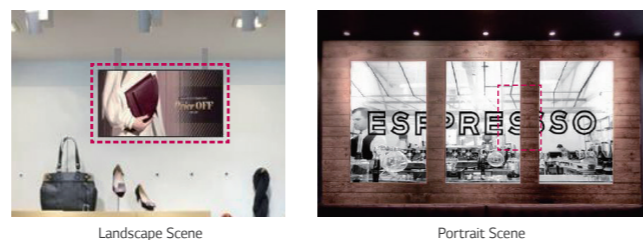

Slim Design

COST-EFFECTIVE SOLUTION

No need for an additional media player.

REMOTE CONTROL VIA RS232C & NETWORK

SuperSign embedded player with RJ45 interface allows easy content transfer and control via network.

Network Based Content Control

ORIENTATION

Supports Portrait / Landscape Mode.

DIMENSION (unit : mm)

32"

42"

47"

55"