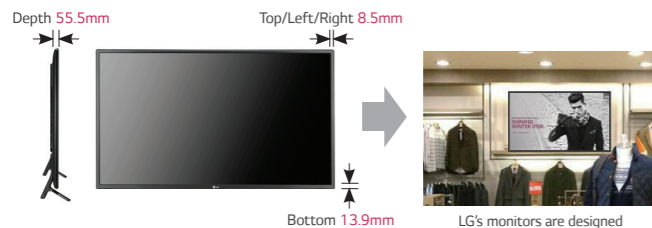

SLIM DESIGN

Our industry leading panel featuring a Direct-LED Back Light creates stylishly slim monitors designed to fit perfectly into narrow spaces in retail shops while ensuring high energy efficiency

Slim Design