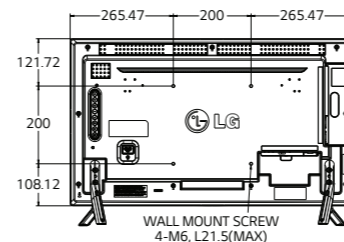

Network Based Content Control

ORIENTATION

Supports Portrait / Landscape Mode.

DIMENSION (unit : mm)

32"

42"

47"

55"

65"

INTERFACE