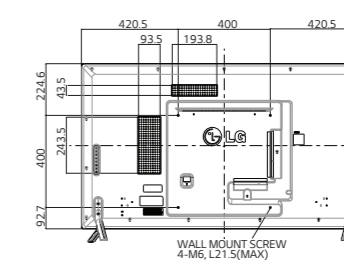

Network Based Content Control

ORIENTATION

Supports Portrait / Landscape Mode.

DIMENSION (unit : mm)

32"

42"

47"

55"

65"

INTERFACE