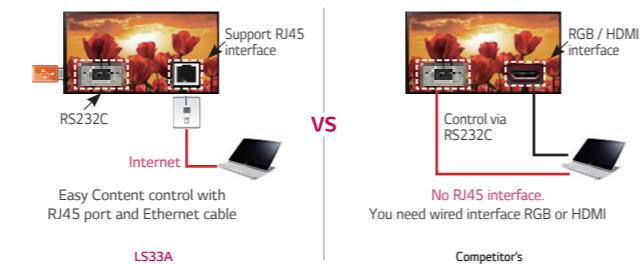

Slim Design

COST-EFFECTIVE SOLUTION

No need for an additional media player.

REMOTE CONTROL VIA RS232C & NETWORK

SuperSign embedded player with RJ45 interface allows easy content transfer and control via network.

Network Based Content Control

ORIENTATION

Supports Portrait / Landscape Mode.

DIMENSION (unit : mm)

32"

42"

47"

55"