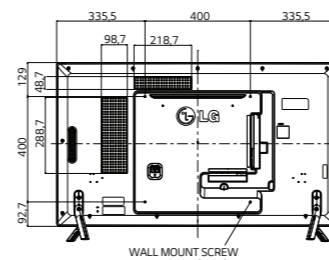

Network Based Content Control

ORIENTATION

Supports Portrait / Landscape Mode.

DIMENSION (unit : mm)

32"

42"

47"

55"

65"

INTERFACE