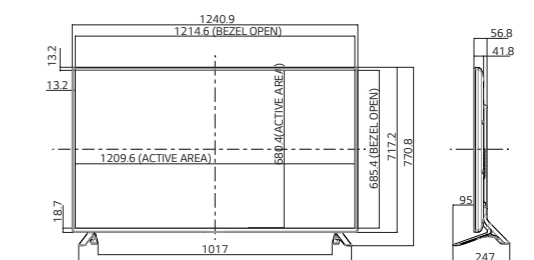

Network Based Content Control

ORIENTATION

Supports Portrait / Landscape Mode.

DIMENSION (unit : mm)

32"

42"

47"

55"

65"

INTERFACE