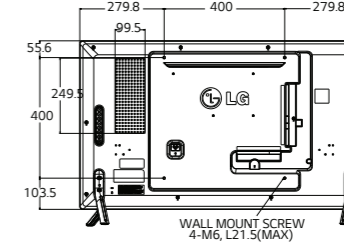

Network Based Content Control

ORIENTATION

Supports Portrait / Landscape Mode.

DIMENSION (unit : mm)

32"

42"

47"

55"