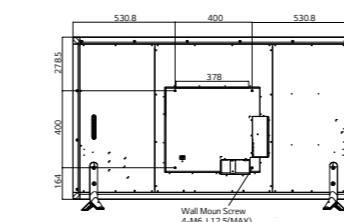

LS33A SERIES 32", 42", 47", 55", 65"

LED

FEATURES

- Brightness: 300nit (32"/42"/47"), 300nit (55"), 350nit (65")
- Direct-LED Display
- Portrait/Landscape Orientation
- Embedded Media Player
- Vertical Retail Targets : SMB (Small & Medium Business), Retailers
- Energy Star 6.0 Compliant

IPS Panel

- Low Screen Temperature
- High Resistance to Blackening Defect
- Wide Viewing Angle

SLIM DESIGN

Our industry leading panel featuring a Direct-LED Back Light creates stylishly slim monitors designed to fit perfectly into narrow spaces in retail shops while ensuring high energy efficiency

Slim Design

COST-EFFECTIVE SOLUTION

No need for an additional media player.

REMOTE CONTROL VIA RS232C & NETWORK

SuperSign embedded player with RJ45 interface allows easy content transfer and control via network.

Network Based Content Control

ORIENTATION

Supports Portrait / Landscape Mode.

DIMENSION (unit : mm)

32"

42"

47"

55"

65"

INTERFACE