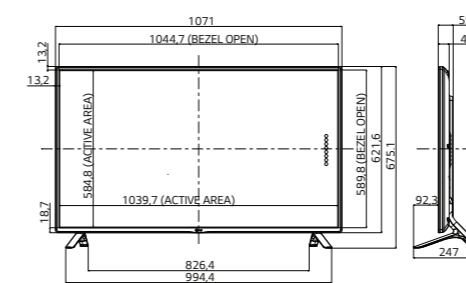

Network Based Content Control

ORIENTATION

Supports Portrait / Landscape Mode.

DIMENSION (unit : mm)

32"

42"

47"

55"

65"

INTERFACE