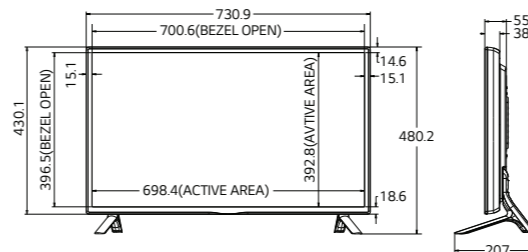

Network Based Content Control

ORIENTATION

Supports Portrait / Landscape Mode.

DIMENSION (unit : mm)

32"

42"

47"

55"