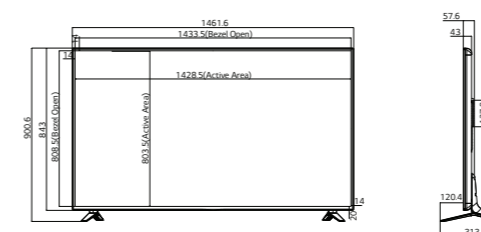

LS33A SERIES 32", 42", 47", 55", 65"

LED

FEATURES

- Brightness: 300nit (32"/42"/47"), 300nit (55"), 350nit (65")
- Direct-LED Display
- Portrait/Landscape Orientation
- Embedded Media Player
- Vertical Retail Targets : SMB (Small & Medium Business), Retailers
- Energy Star 6.0 Compliant

IPS Panel

- Low Screen Temperature
- High Resistance to Blackening Defect
- Wide Viewing Angle

SLIM DESIGN

Our industry leading panel featuring a Direct-LED Back Light creates stylishly slim monitors designed to fit perfectly into narrow spaces in retail shops while ensuring high energy efficiency

Slim Design

COST-EFFECTIVE SOLUTION

No need for an additional media player.

REMOTE CONTROL VIA RS232C & NETWORK

SuperSign embedded player with RJ45 interface allows easy content transfer and control via network.

Network Based Content Control

ORIENTATION

Supports Portrait / Landscape Mode.

DIMENSION (unit : mm)

32"

42"

47"

55"

65"

INTERFACE