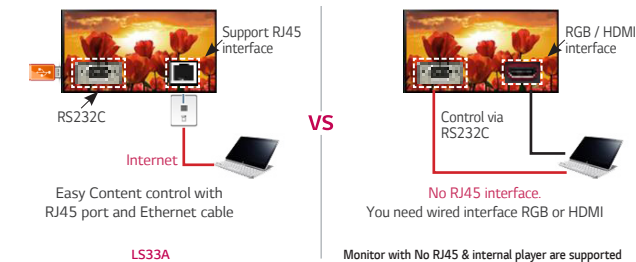

Slim Design

**PORTRAIT/LANDSCAPE MODES**

Portrait/Landscape Scene available

**COST-EFFECTIVE SOLUTION**

SuperSign embedded player is suitable for running simple content in an effort to save cost and ease of installation and maintenance as well

No need for an additional media player

**REMOTE CONTROL VIA RS232C & NETWORK**

SuperSign embedded player with RJ45 interface allows easy content transfer and control via network

Network based content control

## FEATURES

- Brightness: 300nit(32"/42"/47"), 330nit(55"), 350nit(65")
- Direct-LED Display
- Portrait/Landscape Orientation
- Embedded Media Player
- Vertical Retail Targets : SMB (Small & Medium Business), Retailers
- Energy Star 6.0 Compliant
- IPS Panel
- Low Screen Temperature
- No Blackening Defect
- Wide Viewing Angle