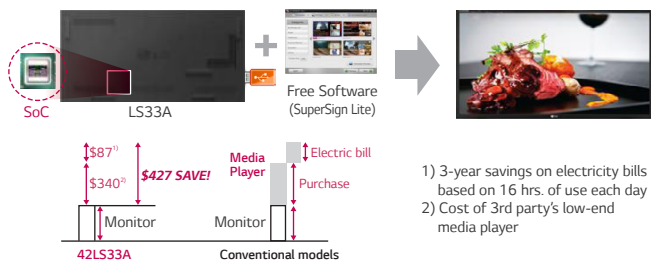

COST-EFFECTIVE SOLUTION

SuperSign embedded player is suitable for running simple content in an effort to save cost and ease of installation and maintenance as well

No need for an additional media player