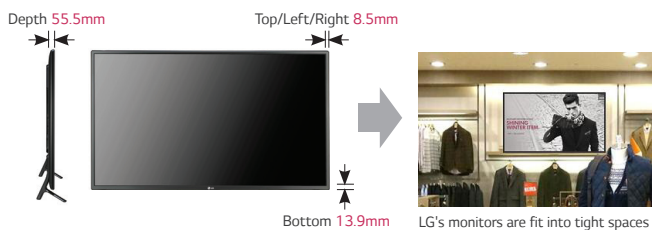

Slim Design Affordable

32"/42"/47"/55"/65" FULL HD DISPLAY LS33A

**SLIM DESIGN**

Direct-LED panel featuring slim BLU offers stylishly slim monitors designed to fit perfectly into narrow spaces in retail shops while ensures high energy efficiency

Slim Design

**PORTRAIT/LANDSCAPE MODES**

Portrait/Landscape Scene available

**COST-EFFECTIVE SOLUTION**

SuperSign embedded player is suitable for running simple content in an effort to save cost and ease of installation and maintenance as well

## FEATURES

- Brightness: 300nit(32"/42"/47"), 330nit(55"), 350nit(65")
- Direct-LED Display
- Portrait/Landscape Orientation
- Embedded Media Player
- Vertical Retail Targets : SMB (Small & Medium Business), Retailers
- Energy Star 6.0 Compliant
- IPS Panel
- Low Screen Temperature
- No Blackening Defect
- Wide Viewing Angle