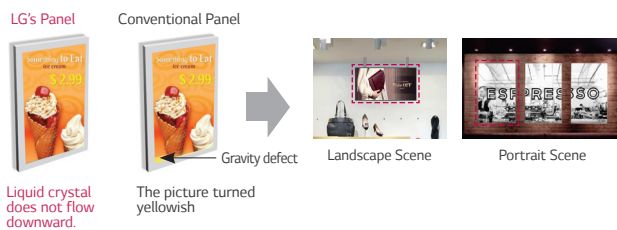

Slim Design Affordable

32"/42"/47"/55"/65" FULL HD DISPLAY LS33A

**SLIM DESIGN**

Direct-LED panel featuring slim BLU offers stylishly slim monitors designed to fit perfectly into narrow spaces in retail shops while ensures high energy efficiency

Slim Design

**PORTRAIT/LANDSCAPE MODES**

Portrait/Landscape Scene available

**COST-EFFECTIVE SOLUTION**

SuperSign embedded player is suitable for running simple content in an effort to save cost and ease of installation and maintenance as well