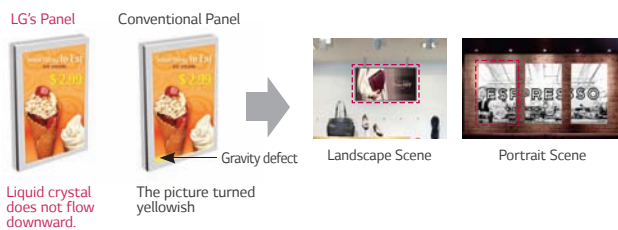

## SLIM DESIGN

Direct-LED panel featuring slim BLU offers stylishly slim monitors designed to fit perfectly into narrow spaces in retail shops while ensures high energy efficiency

Slim Design

## PORTRAIT/LANDSCAPE MODES

Portrait/Landscape Scene available