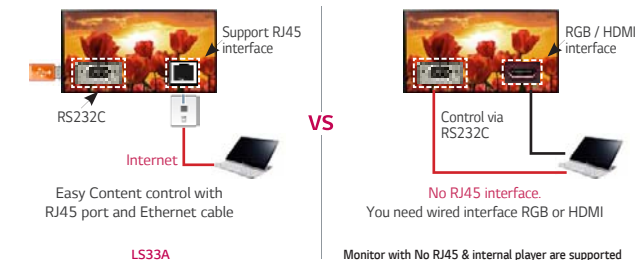

## COST-EFFECTIVE SOLUTION

SuperSign embedded player is suitable for running simple content in an effort to save cost and ease of installation and maintenance as well

No need for an additional media player

## REMOTE CONTROL VIA RS232C & NETWORK

SuperSign embedded player with RJ45 interface allows easy content transfer and control via network

Network based content control