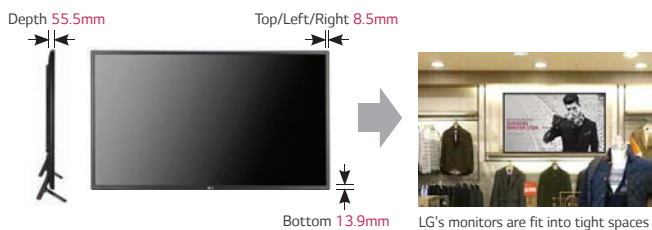

# 32"/42"/47"/55"/65" FULL HD DISPLAY LS33A

## SLIM DESIGN

Direct-LED panel featuring slim BLU offers stylishly slim monitors designed to fit perfectly into narrow spaces in retail shops while ensures high energy efficiency

Slim Design