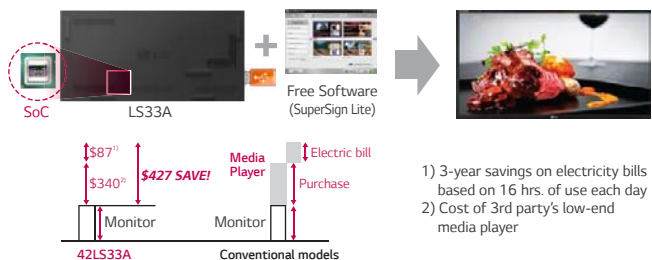

## REMOTE CONTROL VIA RS232C & NETWORK

SuperSign embedded player with RJ45 interface allows easy content transfer and control via network

Network based content control