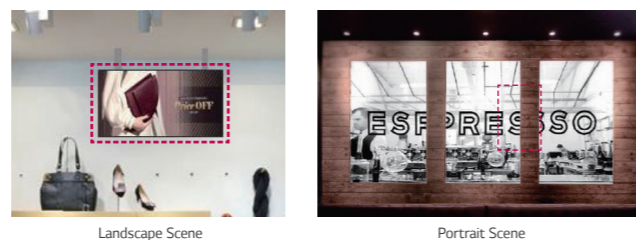

## REMOTE CONTROL VIA RS232C & NETWORK

SuperSign embedded player with RJ45 interface allows easy content transfer and control via network

Network based content control

## ORIENTATION

Supports Portrait / Landscape mode