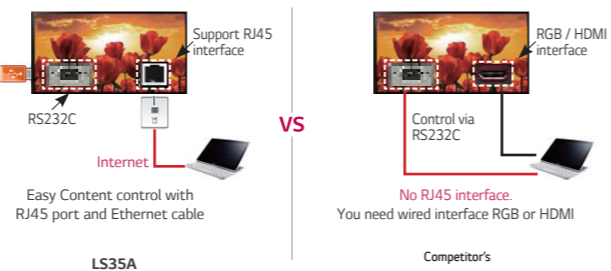

## REMOTE CONTROL VIA RS232C & NETWORK

SuperSign embedded player with RJ45 interface allows easy content transfer and control via network

Network based content control