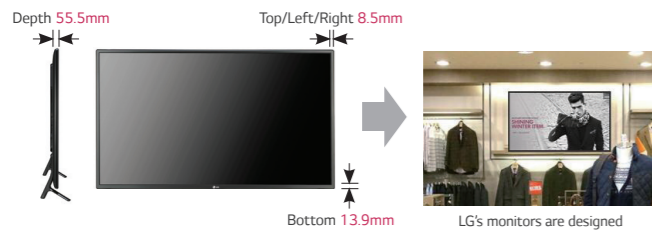

SLIM DESIGN

Direct-LED panel featuring slim BLU offers stylishly slim monitors designed to fit perfectly into narrow spaces in retail shops while ensures high energy efficiency

Slim Design