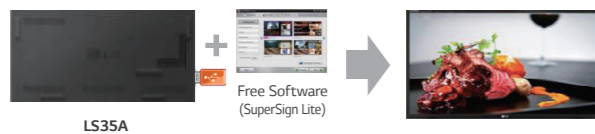

COST-EFFECTIVE SOLUTION

No need for an additional media player