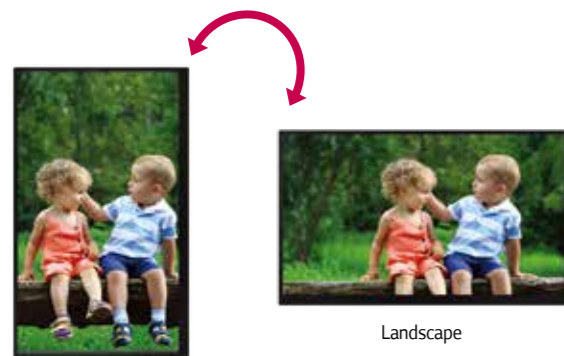

Conventional

LG

PORTRAIT & LANDSCAPE

Flexible usage with portrait or landscape display according to the display environment.

Portrait

Landscape

VERY PROFESSIONAL DISPLAY

24 Hours / Day and 7 Days / Week Operation