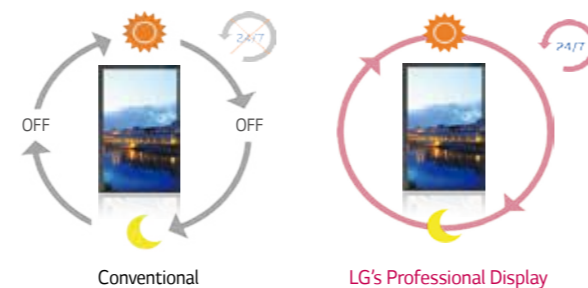

32LW55A (FHD)

TRUE COLOR (IPS)

LG IPS technology provides true vivid color than conventional display.

Conventional

32LW55A (FHD)

WIDE VIEWING ANGLE

IPS Panel technology leads the commercial display market in providing the highest image quality, widest viewing angle.

Conventional

LG

PORTRAIT & LANDSCAPE

Flexible usage with portrait or landscape display according to the display environment.

Portrait

Landscape

VERY PROFESSIONAL DISPLAY

24 Hours / Day and 7 Days / Week Operation