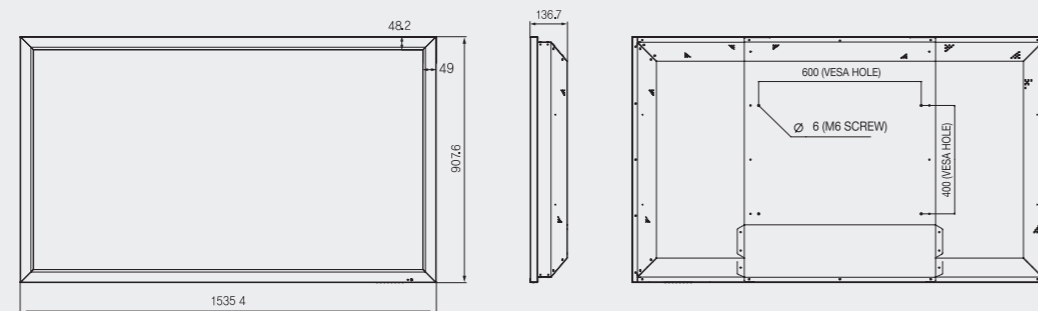

LG COMMERCIAL MONITOR

PROFESSIONAL 65VS10

- Resolution : 1,920 x 1,080(FHD)
- Exclusive PD Panel
- High Brightness(↑700cd/m²)
- USB Playback(Low cost media player)
- ErP Certified

SPECIFICATION

PANEL

Screen Size : 65"
 Aspect Ratio : 16 : 9
 Native Resolution : 1920 x 1080 (FHD)
 Brightness : 700cd/m²
 Contrast Ratio : 2,500:1, 5,000:1 (DCR)
 Viewing Angle (H x V) : 178 x 178
 Response Time : 8 ms (G to G)

DIMENSION

AUDIO

Audio Power : 20W (10W x 2)
 Speaker On/off : Yes
 Clear Voice : Yes
 Sound mode : Standard / Music / Cinema / Sports / Game / User

CABINET

Bezel Width : 49.0 mm

FEATURES

24/7 Operation Performance