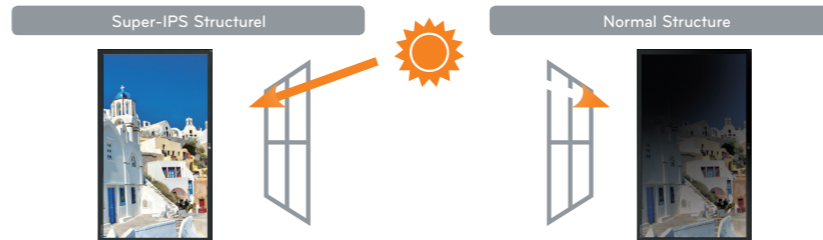

No Blackening Defect

Even under direct sunlight exposure, LG commercial monitors that adopted LGD V5 panel remain free of blackening defects and provides superior quality for outdoor usage. This means you can save on costs related to purchasing IR blockers or extra cooling systems, in addition to saving power. What's more, you can save on space since no glass covers are needed for the monitors.