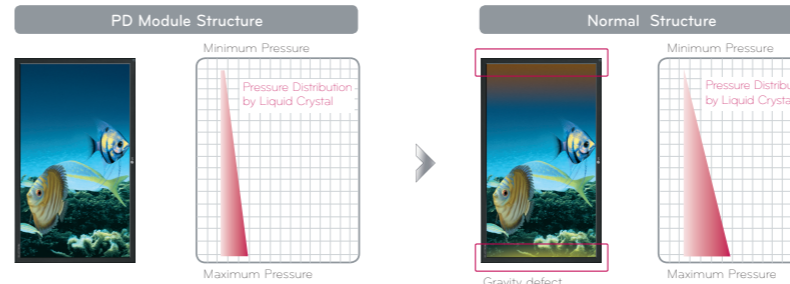

LG COMMERCIAL MONITOR

PROFESSIONAL 65VS10

- Resolution : 1,920 x 1,080(FHD)
- Exclusive PD Panel
- High Brightness(↑700cd/m²)
- USB Playback(Low cost media player)
- ErP Certified

SPECIFICATION

PANEL

Screen Size : 65"
 Aspect Ratio : 16 : 9
 Native Resolution : 1920 x 1080 (FHD)
 Brightness : 700cd/m²
 Contrast Ratio : 2,500:1, 5,000:1 (DCR)
 Viewing Angle (H x V) : 178 x 178
 Response Time : 8 ms (G to G)

DIMENSION

AUDIO

Audio Power : 20W (10W x 2)
 Speaker On/off : Yes
 Clear Voice : Yes
 Sound mode : Standard / Music / Cinema / Sports / Game / User

CABINET

Bezel Width : 49.0 mm

FEATURES

24/7 Operation Performance

Portrait Mode

The portrait display mode is the exclusive area of the PD module. The pressure exerted by the liquid crystal is generally proportional to the distance from the top of the screen. Therefore the maximum pressure is exerted at the bottom of screen while the minimum pressure is exerted at the top of the screen. However, the PD module has relatively uniform pressure distribution comparing to TV panel, which in consequence has a far better stability.