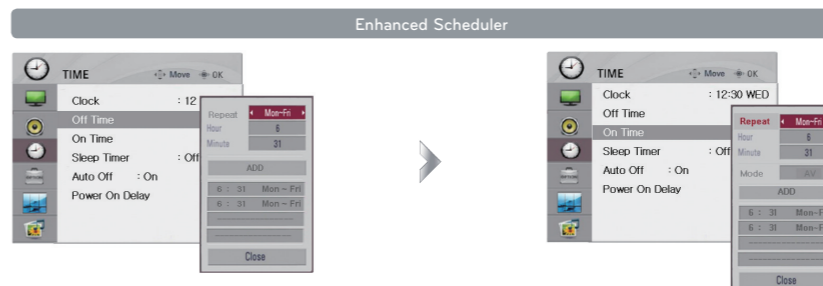

Portrait Mode

The portrait display mode is the exclusive area of the PD module. The pressure exerted by the liquid crystal is generally proportional to the distance from the top of the screen. Therefore the maximum pressure is exerted at the bottom of screen while the minimum pressure is exerted at the top of the screen. However, the PD module has relatively uniform pressure distribution comparing to TV panel, which in consequence has a far better stability.

Enhanced Scheduler

The upgraded scheduler lets the user set the 'On' and 'Off' time from Monday through Sunday. So you can flexibly manage the operation time of the LG commercial monitors.

SPECIFICATION