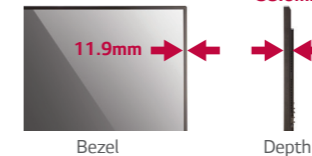

Key Features

Enhanced Design Configuration

Slim

Slimmer Bezel & Depth

The thinner bezel & depth allows a perfect fit for a sleek look.

Bezel

Depth

Detachable Logo