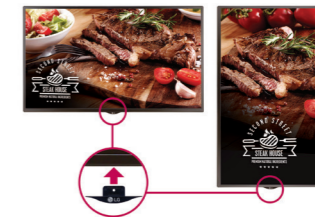

Key Features

Enhanced Design Configuration

Slim

Slimmer Bezel & Depth

The thinner bezel & depth allows a perfect fit for a sleek look.

Bezel

Depth

Detachable Logo

Portrait mode allows the logo to be positioned in the desired setting.

Cable Management

The well-organized rear cable terminals optimize available space.

USB Content Management

USB Content Scheduling

Play and schedule content with a USB Connection – no server connection required.