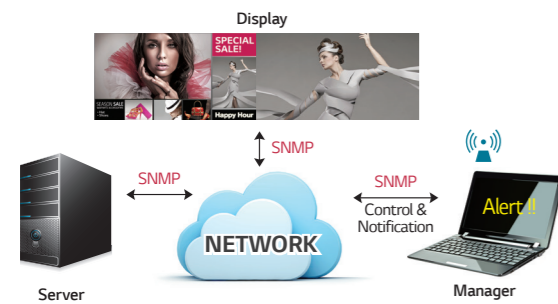

A Simple Way to Manage Your Digital Signage

Standard Essential SE3C Series

Screen Sizes
55"/49"/43"

SE3C Series

- Edge LED
- Brightness: 300 cd/m²
- Bezel: Top/Left/Right 11.9 mm (Bottom 18.0 mm)
- Depth: 38.6 mm
- Interface: HDMI/RGB/RJ45/IR/RS232C/USB

Other Features

Remote Management

Simple Network Management Protocol

SNMP support ensures convenient network management.

Wi-Fi Support

SE3C Series support Wi-Fi USB dongle connection for convenient content distribution.