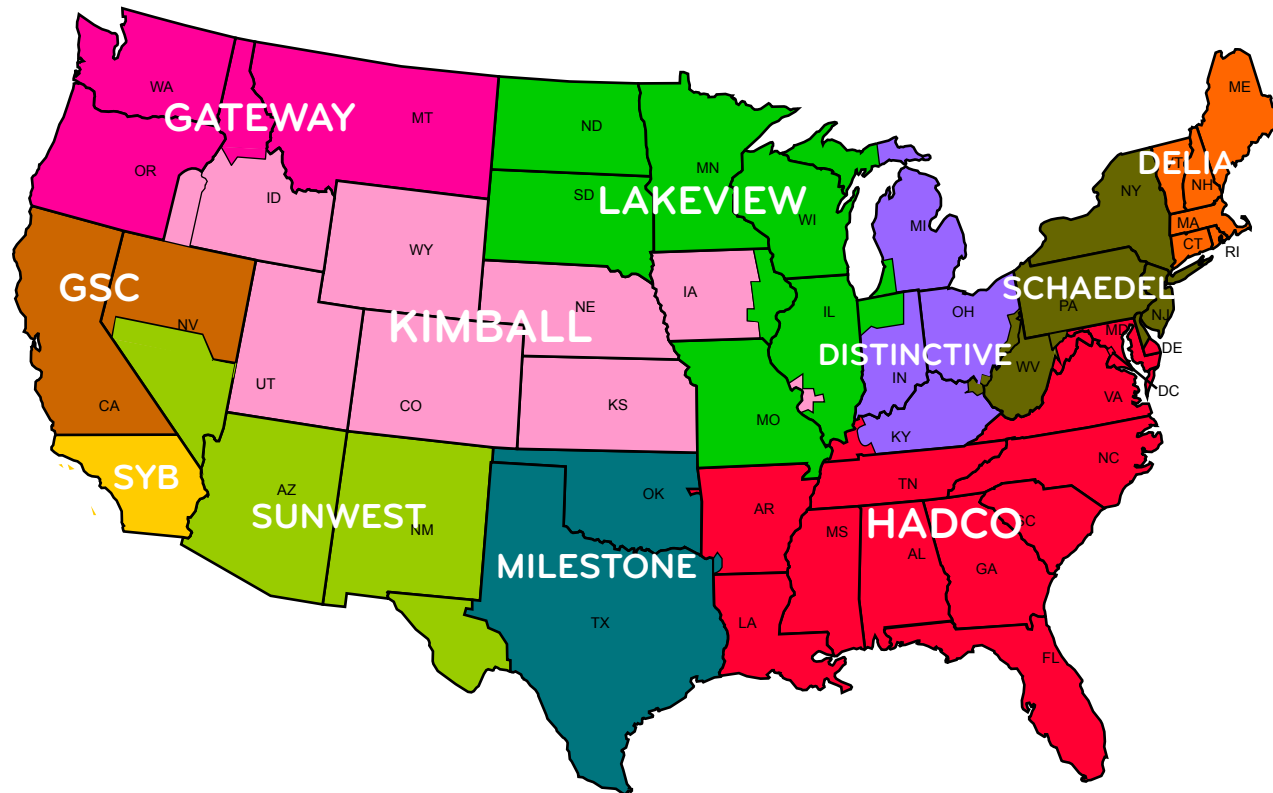

# Distributor Overview - Studio Series

Distributor	Address	City	State	Zip	Phone
● GATEWAY DISTRIBUTING	19204 68TH AVE. SOUTH	KENT	WA	98032	253.872.7838
● SUNWEST DISTRIBUTING	8370 KYRENE RD	TEMPE	AZ	85284	480.784.6611
● KIMBALL DISTRIBUTING	1400 W. 3RD AVE	DENVER	CO	80223	303.446.6002
● SUES, YOUNG, AND BROWN	5151 COMMERCE DRIVE	BALDWIN PARK	CA	91706	626.338.3800
● THE GENE SCHICK COMPANY	30826 SANTANA STREET	HAYWARD	CA	94544	510.429.8200
● MILESTONE DISTRIBUTING	4531 MCKINNEY AVE.	DALLAS	TX	75205	866.937.3200
● LAKEVIEW APPLIANCE DISTRIBUTORS	1065 THORNDALE	BENSENVILLE	IL	60106	630.238.1280
● CARL SCHAEDEL AND COMPANY	4 SPERRY RD	FAIRFIELD	NJ	07004	973.244.1311
● HADCO	325 HORIZON DRIVE	SUWANEE	GA	30024	800.241.9152
● DISTINCTIVE APPLIANCES DISTRIBUTING	51155 GRAND RIVER AVENUE	WIXOM	MI	48393	248.380.2007
● DELIA, INC.	4 LASER LANE	WALLINGFORD	CT	06482	800.356.3803