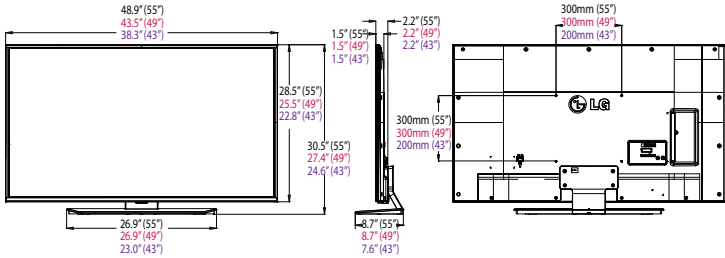

55LX341C | 49LX341C | 43LX341C

FEATURES	Model	65LX341C	60LX341C	55LX341C	49LX341C	43LX341C
Remote Diagnosis		Yes (Self Diagnosis (USB))				
HDMI-CEC		Yes (ARC not supported)				
HTNG-CEC		Yes				
Menu		PDM only				
Lock mode		Yes				
External Speaker Out		Yes (Variable/Fixed, 3.5mm, Stereo, Single ended Type(GND,L+,R+), 1W with 8Ω)				
RJP Interface		Yes (RS232C,HDMI)				
RJP Compatibility		Teledapt (RS232C), Teledapt/Guestlink (HDMI CEC)				
USB		Yes (USB 2.0)				
USB Auto Play Back		Yes				
Moving Picture Playback		Divx HD				
Picture		JPEG				
Audio Codec		MP3, AC3, MPEG, AAC,HEAAC, CDDA, LPCM				
USB Cloning		Yes				
Multi IR Code		Yes				
Welcome Screen (Splash Image)		Yes				
Auto Off/Auto Sleep		Yes				
Motion Eye Care		Yes				
Kensington Lock		Yes (Stand)				
INTERFACE						
HDMI In		1				
USB (2.0)		1				
RF In		1				
AV In		1 (Sharing with Component in)				
Component in (Y,Pb,Pr) + Audio		1				
Digital Audio Out (Coaxial / Optical)		1 (Optical)				
HDMI/HDCP Input		1				
RGB In		1 (D-sub 15pin) - PC				
PC Audio Input		1 (Sharing with Component Audio)				
RS-232C		1 (D-Sub 9pin)				
ACCESSORIES						
Cable		Power cord (1.55m, Angle Type)				
Manual / ESG		Manual				
POWER						
Voltage, Hz		100 ~ 240V, 50/60Hz				
Typical (Based on Energy Star 7.0)		66W	63W	54W	46W	39W
Stand-by		0.5W↓				
CABINET						
Bezel Color		Black				
Bezel Width (Left/Right, Upper Bottom)		16.1mm, 15.1mm, 21.8mm	15.1mm, 12.7mm, 17.8mm	14.9mm, 12.5mm, 17.6mm		
Bezel Width (Left/Right, Upper Bottom)		13.6mm, 12.6mm, 19.3mm	14.1mm, 10.9mm, 15.3mm	12.6mm, 10.2mm, 15.3mm		
VESA Compatible		300mm x 300mm				200x200
WxHxD (with stand)		57.5"x35.4"x 11.6"	53.7"x33.2"x 11.6"	48.9"x 30.5" x 8.7"	43.5"x 27.4" x 8.7"	38.3"x24.6"x 7.6"
Weight		75.0 lbs	64.6 lbs	46.1 lbs	38.8 lbs	13.6 lbs
WxHxD (w/o stand)		57.5"x33.4"x 2.3"	53.7"x31.2"x 2.2"	48.9"x 28.5" x 2.2"	43.5"x 25.5" x 2.2"	38.3"x22.8"x 2.2"
Weight		63.5 lbs	53.1 lbs	31.7 lbs	31.7 lbs	10.2 lbs
WxHxD (carton)		60.9"x38.2"x 6.3"	58.4"x 35.7" x 6.3"	52.4"x 31.9" x 6.0"	47.1"x 29.9" x 5.6"	41.3"x25.8"x 5.6"
Weight		90.4 lbs	76.9 lbs	54.9 lbs	46.3 lbs	15.9 lbs
CERTIFICATION						
Safety		UL				
EMC		FCC				
ETC.		RoHS, cUL, NOM, Energy Star 7.0				
WARRANTY		2-Year Limited Warranty Parts/Labor/Backlight | Extended warranty options are also available				
OTHER		UPC				
		7 19192 19690 2	7 19192 19691 9	7 19192 19692 6	7 19192 19693 3	7 19192 19874 6