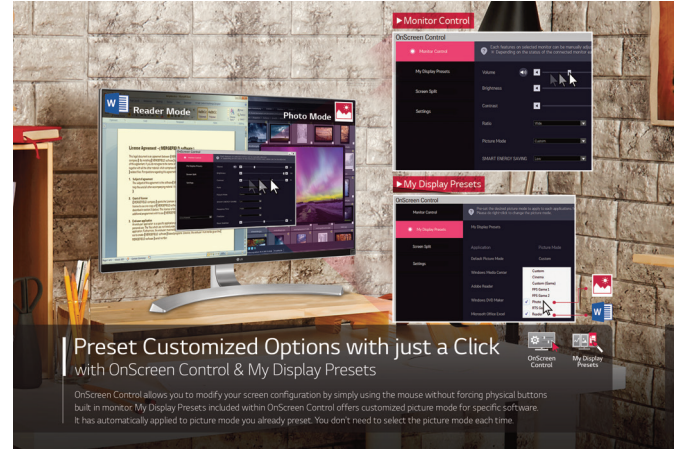

BLACK STABILIZER

The Black Stabilizer allows gamers to have better visibility, even in deep-dark scenes or too-light scenes. It lets you have better strategy by enabling you to see if there is an enemy or object waiting to interrupt you in the darkest area. Plus, there is no more worry when facing a bright area, such as a flash bang attack; the Black Stabilizer effect minimizes visually-compromised areas on the screen during the flash bang.

**PRESET CUSTOMIZED OPTIONS WITH JUST A CLICK**

OnScreen Control allows you to modify your screen configuration by a few clicks without forcing physical buttons built in monitor. My Display Presets offers customized picture mode for specific software. It has automatically applied to picture mode you already preset. You don't need to select the picture mode each time.