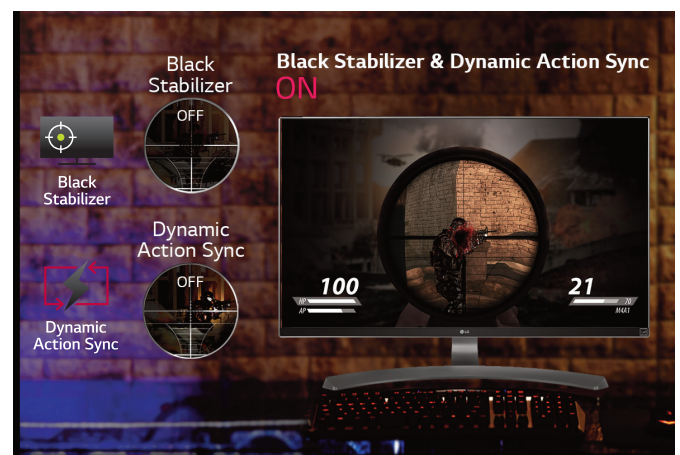

USB-C

USB-C ports will transform an ordinary work room into an advanced work studio by increasing the work efficiency. Connecting single USB-C cable allows simultaneous transfer of 4K screen, data and power to charge laptop or mobile device battery. In other words, you can replace all the messy cables & power brick with a single USB-C cable.

BLACK STABILIZER

The Black Stabilizer allows gamers to have better visibility, even in deep-dark scenes or too-light scenes. It lets you have better strategy by enabling you to see if there is an enemy or object waiting to interrupt you in the darkest area. Plus, there is no more worry when facing a bright area, such as a flash bang attack; the Black Stabilizer effect minimizes visually-compromised areas on the screen during the flash bang.