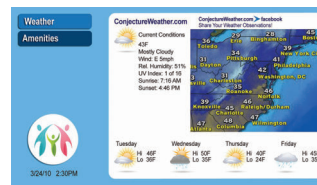

* May require additional software and hardware to support third-party partner interactive systems or LG's Free-To-Guest Mode/Pro:Centric application.

Customizable Pages

Up to 40 customizable billboard and/or map pages.