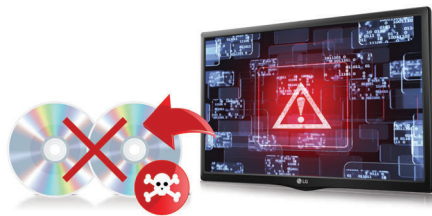

Hospital staff can be called in emergency situations.

UL Listed Mark

The LV760M series is UL certified healthcare grade.

EASY CONTENT CREATION & MANAGEMENT

Pro:Idiom®

Global Leading Digital Rights Management System

The most widely used DRM system prevents the illegal copying of content.

Pro:Idiom unlocks access to premium content to help assure rapid and broad deployment of HDTV and other high value digital content.

Pro:Idiom has been designed specifically for users of premium HDTV content from cable, satellite, or video on demand (VOD) services, and is thus designed to lower costs and reduce maintenance needs. This leading DRM system is embraced for its security solution, which prevents illegal copying of copyrighted content.