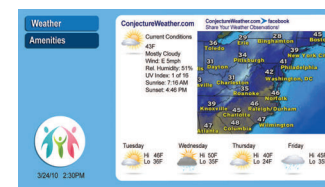

* May require additional software and hardware to support third-party partner interactive systems or LG's Free-To-Guest Mode/Pro:Centric application.