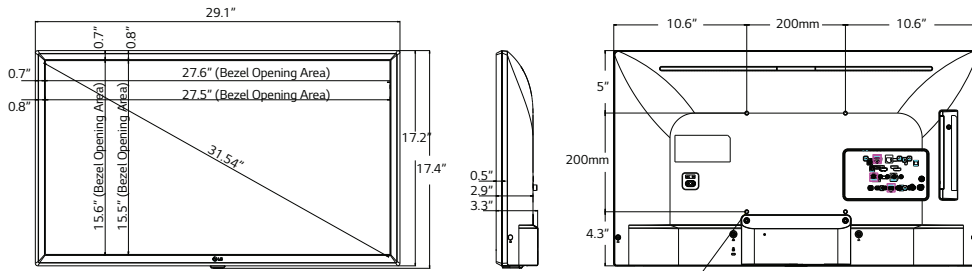

LG is committed to improving product development, manufacturing and usage to meet the demand for products with environmentally friendlier features. Our televisions have technologies to reduce power consumption and in return increase cost savings per room.

SMART TECHNOLOGY

Dynamic Power Savings - Using built-in algorithms, TV will automatically reduce the power consumption based on incoming video, while maximizing picture performance.

Static Power Savings - Picture brightness level can be set at the preferred power consumption level to reduce power and increase energy savings.

COMPLIANCE

CEC Compliant - Meets the Appliance Efficiency Regulations of the California Energy Commission.

RoHS Compliant - Meets directive on restriction of hazardous substances.

32LV760M