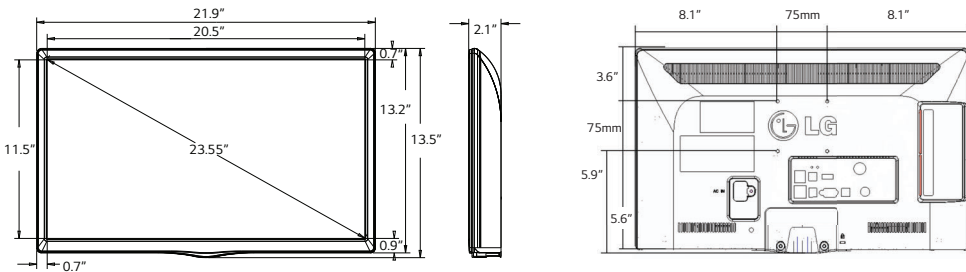

LG is committed to improving product development, manufacturing and usage to meet the demand for products with environmentally friendlier features. Our televisions have technologies to reduce power consumption and in return increase cost savings per room.

SMART TECHNOLOGY

Dynamic Power Savings - Using built-in algorithms, TV will automatically reduce the power consumption based on incoming video, while maximizing picture performance.

Static Power Savings - Picture brightness level can be set at the preferred power consumption level to reduce power and increase energy savings.

COMPLIANCE

CEC Compliant - Meets the Appliance Efficiency Regulations of the California Energy Commission.

RoHS Compliant - Meets directive on restriction of hazardous substances.

32LV760M

28LV760M

24LV760M

24/28-INCH REAR JACK PANEL

32-INCH REAR JACK PANEL

SIDE JACK PANEL

OPTIONAL ACCESSORY REMOTES

INSTALLER REMOTE

PATIENT MULTI-BED REMOTE

PRO:CENTRIC PILLOW SPEAKER