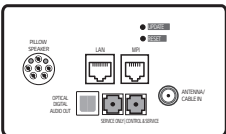

32-INCH REAR JACK PANEL