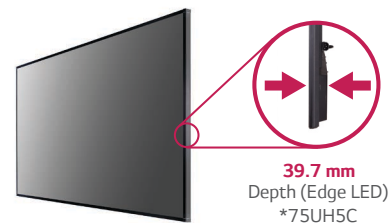

- Brightness : 500cd/m2
- Bezel : 86" (14.7mm Even Bezel)
75" (14.9mm Even Bezel)
- Depth : 86" (60.6mm / without logo, handle)
75" (39.7mm / without logo, handle)
- Interface : DP / HDMI / DVI / RS232C / RJ45 /
Pixel Sensor / SD Card / USB
- SuperSign W-Lite/C

Space Management Efficiency

Slimmer Depth

With its slim depth and built-in speaker, which increases space efficiency, you don't need to install an extra media player. Also, you can move it conveniently with its handle on the back side.