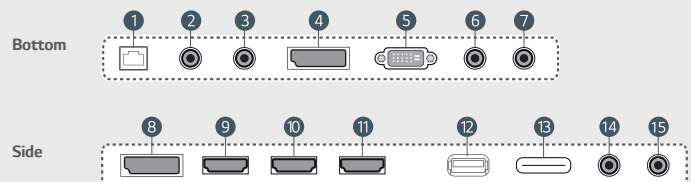

Connectivity

- 1 LAN
- 2 AUDIO IN
- 3 AUDIO OUT
- 4 DP OUT
- 5 DVI-D IN
- 6 PIXEL SENSOR
- 7 IR & LIGHT SENSOR
- 8 DP IN
- 9 HDMI IN 3
- 10 HDMI IN 2
- 11 HDMI IN 1
- 12 USB 3.0 IN
- 13 SD CARD
- 14 RS-232C IN
- 15 RS-232C OUT