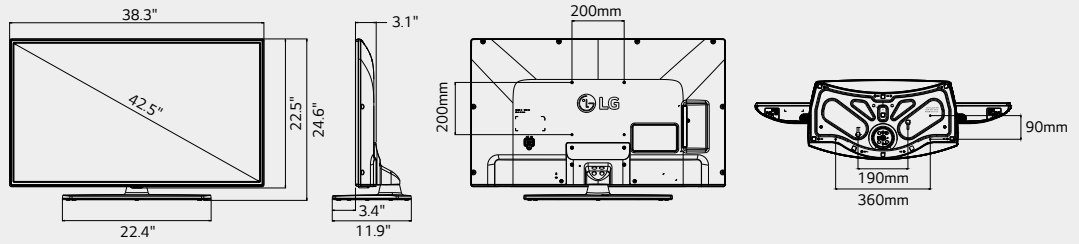

Essential Commercial TV with Commercial Grade Stand

Dimensions (With Stand : W x H x D / Weight)

43"

38.3" x 24.6" x 11.9" /
27.4lb
*Swivel

49"

43.6" x 27.6" x 11.9" /
32.1lb
*Swivel

55"

48.7" x 30.5" x 11.9" /
35.3lb
*Swivel