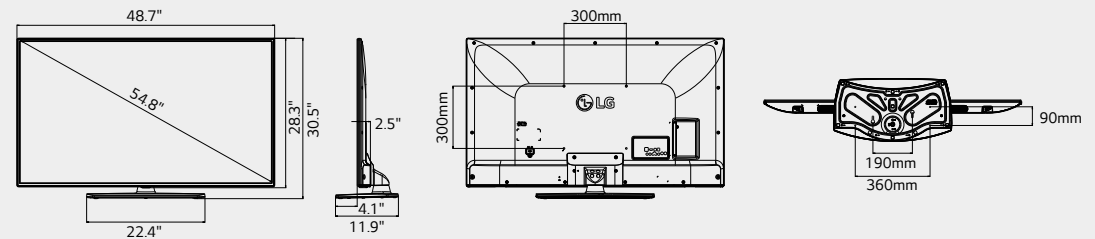

Essential Commercial TV with Commercial Grade Stand

Dimensions (With Stand : W x H x D / Weight)

43"

38.3" x 24.6" x 11.9" /
27.4lb
*Swivel

49"

43.6" x 27.6" x 11.9" /
32.1lb
*Swivel

55"

48.7" x 30.5" x 11.9" /
35.3lb
*Swivel

65"

57.3" x 35.8" x 10.7" /
58.2lb

Jack Panels (Rear/Side)

Anti-Theft System

Kensington Lock Slot (Except 65UV340H)

The UV340H series feature a Kensington lock slot, so lock slot that allows hotels to securely lock the TV. (Lock sold separately)