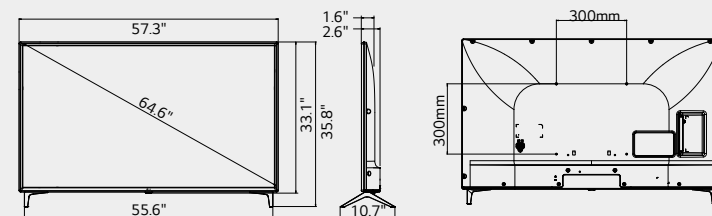

65"

57.3" x 35.8" x 10.7" /
58.2lb