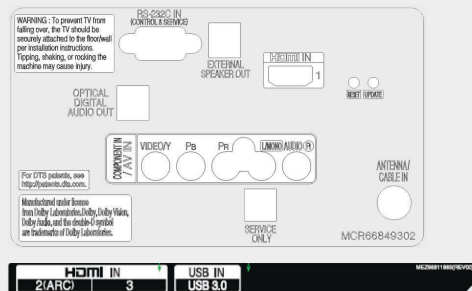

Essential Commercial TV with Commercial Grade Stand

Dimensions (With Stand : W x H x D / Weight)

43"

38.3" x 24.6" x 11.9" /
27.4lb
*Swivel

49"

43.6" x 27.6" x 11.9" /
32.1lb
*Swivel

55"

48.7" x 30.5" x 11.9" /
35.3lb
*Swivel

65"

57.3" x 35.8" x 10.7" /
58.2lb

Jack Panels (Rear/Side)

Anti-Theft System

Kensington Lock Slot (Except 65UV340H)

The UV340H series feature a Kensington lock slot, so lock slot that allows hotels to securely lock the TV. (Lock sold separately)