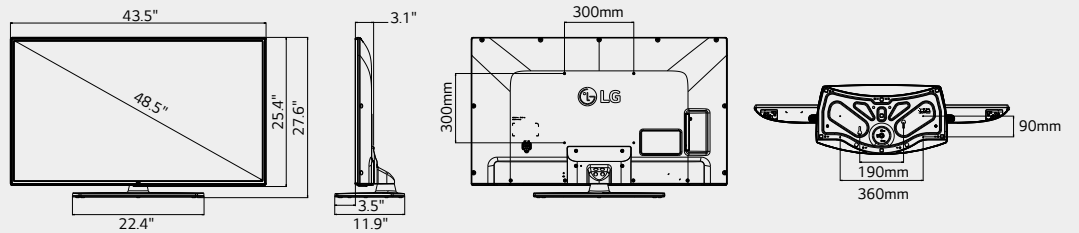

Essential Commercial TV with Commercial Grade Stand

Dimensions (With Stand : W x H x D / Weight)

43"

38.3" x 24.6" x 11.9" /
27.4lb
*Swivel

49"

43.6" x 27.6" x 11.9" /
32.1lb
*Swivel

55"

48.7" x 30.5" x 11.9" /
35.3lb
*Swivel

65"

57.3" x 35.8" x 10.7" /
58.2lb

Jack Panels (Rear/Side)

Anti-Theft System

Kensington Lock Slot (Except 65UV340H)

The UV340H series feature a Kensington lock slot, so lock slot that allows hotels to securely lock the TV. (Lock sold separately)