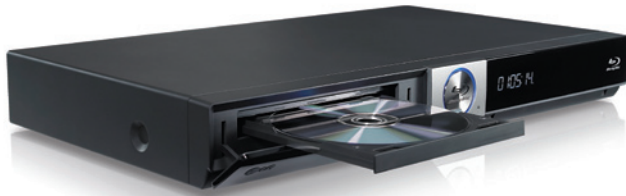

HD VIDEO

BD370

Network Blu-ray Disc™ Player

Full HD 1080p resolution and 1080p upscaling, this Network Blu-ray Disc player provides the ultimate in picture quality. You can also stream movies, TV shows and videos directly to your TV using Netflix® and YouTube™. Simply connect it to a broadband home network through the built-in ethernet port.

FEATURES

- Blu-ray Disc Playback**
 Exceptional Full HD 1080p video performance, BD-Live to access real-time extras and BonusView for a Picture-in-Picture experience.
- NetCast™ Entertainment Access***
 Includes access to Netflix Instant Streaming service for Netflix members (free trial available) and access to the world of YouTube video entertainment.
- Express Reaction Startup**
 Quick-opening tray and ready to play before you hit the couch.
- Superior Video Performance**
 Full HD 1080p with Cinema mode for highly accurate 1080p at 24 or 60 frames per second.
- Superior Audio Performance**
 Up to 7.1 channels of surround sound with Dolby Digital Plus, Dolby TrueHD and dts-HD Advanced Digital Out technologies.
- LG SimpLink™ Connectivity**
 Easy one-remote control interface using LG SimpLink equipped TVs .
- Standard DVD Up-Scaling**
 Exceptional image quality from standard DVDs with 1080p up-scaling via HDMI output.
- USB 2.0 Media Host**
 Music and slideshows from your digital library with USB Media Host.
- Digital Audio Output**
 Optical and coaxial digital audio output connectivity.

*Internet connection required and sold separately. Netflix subscription required.

LGusa.com

BD370

Network Blu-ray Disc™ Player

DISC PLAYBACK CAPABILITY

Disc Capacity	1
Audio CD	•
CD-R/RW	•
Blu-ray Disc	•
BD-R/RE	•
DVD	•
DVD-R	•
DVD-RW	•
DVD+R	•
DVD+RW	•