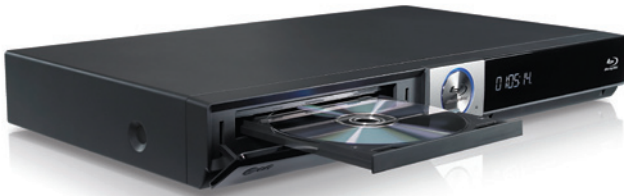

HD VIDEO

BD370

Network Blu-ray Disc™ Player

Full HD 1080p resolution and 1080p upscaling, this Network Blu-ray Disc player provides the ultimate in picture quality. You can also stream movies, TV shows and videos directly to your TV using Netflix® and YouTube™. Simply connect it to a broadband home network through the built-in ethernet port.

FEATURES

- Blu-ray Disc Playback**
 Exceptional Full HD 1080p video performance, BD-Live to access real-time extras and BonusView for a Picture-in-Picture experience.
- NetCast™ Entertainment Access***
 Includes access to Netflix Instant Streaming service for Netflix members (free trial available) and access to the world of YouTube video entertainment.
- Express Reaction Startup**
 Quick-opening tray and ready to play before you hit the couch.
- Superior Video Performance**
 Full HD 1080p with Cinema mode for highly accurate 1080p at 24 or 60 frames per second.
- Superior Audio Performance**
 Up to 7.1 channels of surround sound with Dolby Digital Plus, Dolby TrueHD and dts-HD Advanced Digital Out technologies.
- LG SimpLink™ Connectivity**
 Easy one-remote control interface using LG SimpLink equipped TVs .
- Standard DVD Up-Scaling**
 Exceptional image quality from standard DVDs with 1080p up-scaling via HDMI output.
- USB 2.0 Media Host**
 Music and slideshows from your digital library with USB Media Host.
- Digital Audio Output**
 Optical and coaxial digital audio output connectivity.

*Internet connection required and sold separately. Netflix subscription required.

LGusa.com

BD370

Network Blu-ray Disc™ Player

DISC PLAYBACK CAPABILITY

Disc Capacity	1
Audio CD	•
CD-R/RW	•
Blu-ray Disc	•
BD-R/RE	•
DVD	•
DVD-R	•
DVD-RW	•
DVD+R	•
DVD+RW	•