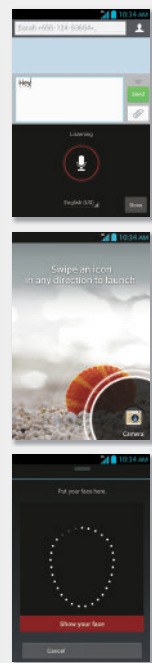

LG **optimus** REGARD™

Sweet life.
Smart features.

Every day is full of fresh possibilities. And with Android™ 4.0 Ice Cream Sandwich, you can make the most of every moment, no matter where the day takes you. Try on a new look with a customized user experience, or try something new with crisp, clean looking, high-performance applications.

Ice Cream
Sandwich
enhancements.

Powerful Voice Input Engine

Dictate entire messages correctly with improved voice-to-text capabilities.

Notification Viewing from Lock Screen

Simply slide the Notification Bar down to see the latest notifications, no need to unlock.

Face Unlock

Use your face (not a picture) to unlock the device with facial recognition technology.

Selectively Clear Notifications by Swiping

No longer do you have to clear all notifications at once. Now you just swipe the one you want to get rid of.

Dedicated to durability.

With the strong yet sensitive Corning® Gorilla® Glass Touch Screen protecting the 3.5" display, LG Optimus Regard is ready to be your most trusted companion through all of your everyday adventures. It gives you the confidence to play harder and make the most of every exciting moment.