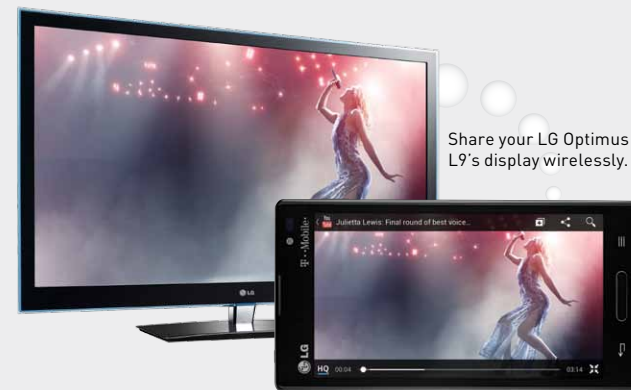

Quickly jot down important notes or personalize images with fun doodles.

Be unique.

Create individualized icons that are as unique as you are. Customize your control panel to your personal taste. Browse the web with one hand, or zoom in and out by tilting your phone. Android 4.0 with LG exclusive enhancements combine for a crisp, clean look and fresh new features. It's easy to use — and easy on the eyes.

Face Unlock: Use your actual face to unlock the device with facial recognition technology.

Selectively Clear Notifications by Swiping: Just swipe the one you want to get rid of.

Be ahead.

Check the morning flight schedule on the shuttle to the airport. Hit the city's newest restaurant, and blog from your table. Share panoramic evening views from a rooftop cocktail party. No matter where you are—or how quickly you're moving to the next scene—you can multi-task faster with Optimus L9's powerful 1 GHz Dual-Core Processor and accelerated 4G/HSPA+ speed.

Be entertaining.

Capture your passion for entertainment in full 1080p HD. Create your own soundtrack with playback in cinematic Dolby® Mobile surround sound. Then, turn your movie into a big-screen event when you share on a larger display with SmartShare (sharing with DLNA®).

Share your LG Optimus L9's display wirelessly.

Be visionary.

Capture the startlingly beautiful street performance that stops you on the way to work. The way the sun glints off the ocean during your weekend at the beach. The store window display that catches your eye when you're out shopping. Optimus L9's 5 MP Camera with LED flash lets you snap pics of unforgettable moments anywhere, without searching for your point and shoot.