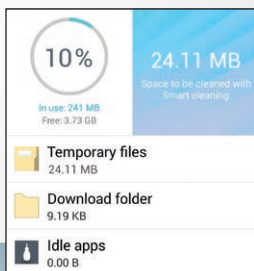

Smart Cleaning

Receive alerts of apps and features that haven't been used in a while so you can free up some space and speed up your phone.