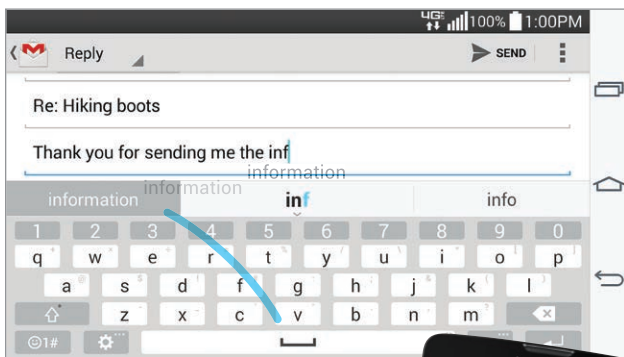

Capture the world around you with a camera that takes clear, precise shots by measuring the distance to its subject using a laser beam.

Use Gesture Shutter on the 1.3 MP front-facing camera to take selfies with a simple hand motion.

Knock Code™

Tap a secure 3-8 point code to instantly access your home screen, with over 86,000 different possible combinations.

Smart Cleaning

Receive alerts of apps and features that haven't been used in a while so you can free up some space and speed up your phone.

Mini View

Control your smartphone with just a thumb—the large screen can shrink and gravitate towards your palm for easy, one-handed navigation.

Smart Keyboard

Type quickly and efficiently on a keyboard that adapts to you, providing a personal messaging experience with easy-to-use features such as Smart Personalization, Quick Move, and Seamless Typing (pictured below).

Choose words with a simple swipe up gesture.

Dual Window

Divide the sizeable 5.7" screen into separate windows, able to drag and drop content from one to the other, for more effective and efficient multitasking.