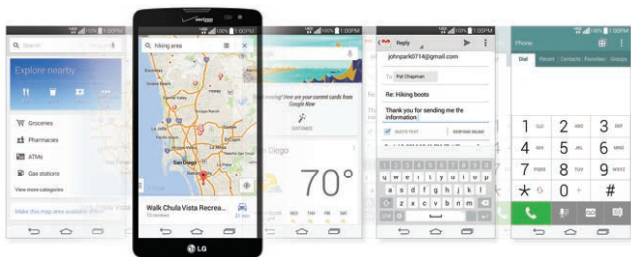

1.2 GHz Quad-Core Processor

Whether graphic-intensive gaming or work-mode multitasking, this processor will provide a smooth, seamless experience for a life with less glitch.

8 MP Laser Auto Focus Camera

Capture the world around you with a camera that takes clear, precise shots by measuring the distance to its subject using a laser beam.

Use Gesture Shutter on the 1.3 MP front-facing camera to take selfies with a simple hand motion.

Knock Code™

Tap a secure 3-8 point code to instantly access your home screen, with over 86,000 different possible combinations.