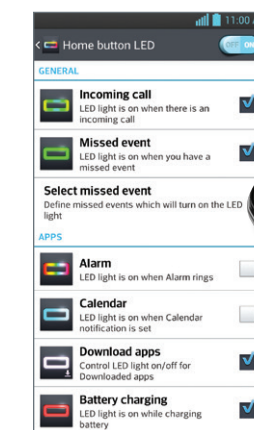

## Peace of Mind

**Safety Care** provides you, or a designated recipient, three different kinds of important alerts:

**Emergency Call Notification** sends an SMS when a 911 call is placed.

**Phone Non-usage Notification** sends an SMS when the phone is not used for a certain period of time.

**My Location Notification** conveys the GPS location of the app user to a designated person whether the user places or receives a call.

## Tap Into Creativity

Add a personal note to any photo, map, or website, and share it in an instant with **QuickMemo™**. Just press the dedicated Hot Key and use your finger to jot down info during a call, doodle a design over a photo, or circle your destination on a map.

## Always On Full Alert

Be instantly alerted to the things that matter without needing to wake up your display. Whether it's a missed event, incoming call, update notification, and more, the **LED light** around your **Home Button** will glow with specific colors and patterns.