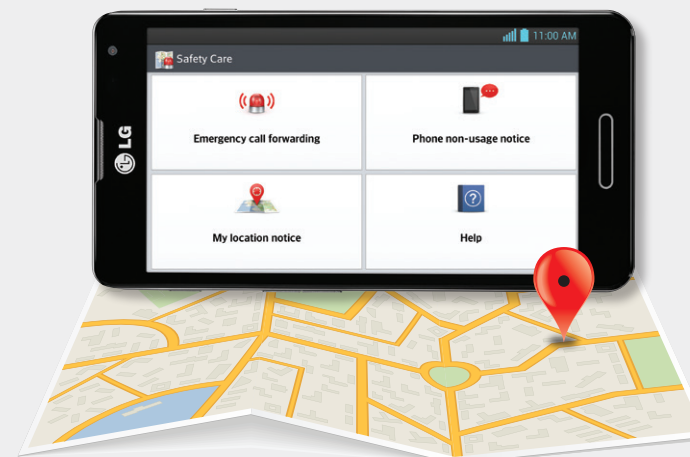

## Multi-Tasking on a Whole New Level

**QSlide 2.0™** is the ultimate multitasker, giving you the ability to perform several actions at once—quickly access your most-used apps and view multiple windows at the same time while adjusting window size and transparency.

## Peace of Mind

**Safety Care** provides you, or a designated recipient, three different kinds of important alerts:

**Emergency Call Notification** sends an SMS when a 911 call is placed.

**Phone Non-usage Notification** sends an SMS when the phone is not used for a certain period of time.

**My Location Notification** conveys the GPS location of the app user to a designated person whether the user places or receives a call.