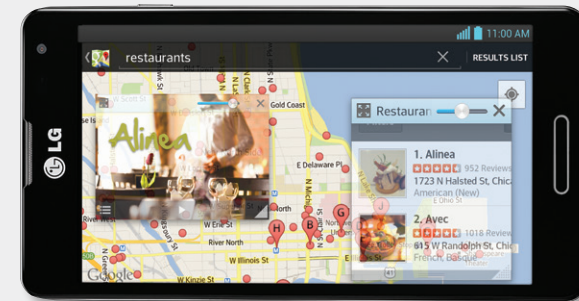

LG Optimus F7™

See What You've Been Missing

Featuring an expansive **4.7" True HD IPS Display**, Optimus F7 provides extraordinarily accurate true-to-nature color, crystal-clear HD imagery, superior readability, and an immersive visual experience.

Power Through the Day

Optimus F7's **2,540 mAh battery with SIO+ technology** and **power saver mode** gives you up to **13 hours of talk time**—so you can keep going long after most other smartphones would have called it quits.

Preloaded Game - Let's Golf 3

Brainstorm with Friends

VuTalk lets you share ideas visually with another VuTalk user, from handwritten notes to drawings, maps, and more. Choose pen size, color, and opacity level, add stickers, take photos, and sketch plans in real time. Your collaborative creations are saved automatically in the Notebook app.

* Must initially be established over a voice call with a contact who has a VuTalk enabled device.

Capture Perfect Moments

Optimus F7's **8 MP camera** has the quality, speed, and intelligence to capture each moment as you see it. It's packed with intuitive features, while its **Full HD 1080p video recording** lets you take high-resolution video. Plus, with **Live Zoom** functionality, pull in close on moving imagery while video is replaying.

Live Zooming lets you zoom in and move around the screen when replaying a recorded video.

Multi-Tasking on a Whole New Level

QSlide 2.0™ is the ultimate multitasker, giving you the ability to perform several actions at once—quickly access your most-used apps and view multiple windows at the same time while adjusting window size and transparency.

Peace of Mind

Safety Care provides you, or a designated recipient, three different kinds of important alerts:

Emergency Call Notification sends an SMS when a 911 call is placed.