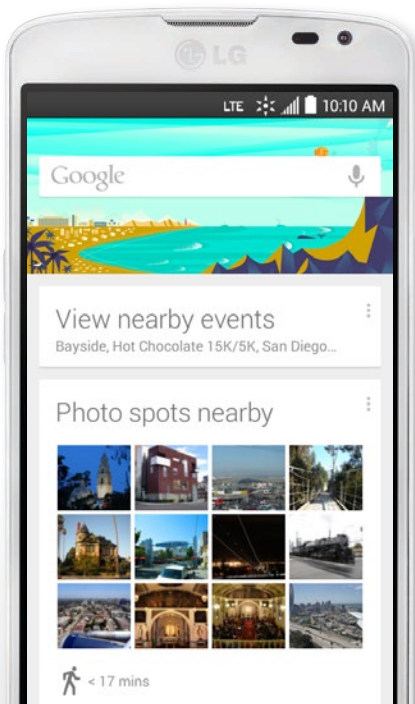

KNOCKcode

Presets a secure code that will unlock the phone with over 80,000 possible combinations.

8 MP BSI Camera with Full HD Video Capture (1.3 MP Front-Facing Camera)

Capture clear, vibrantly colored pictures and full HD videos that you can easily share with friends and family.

1.2 GHz Quad-Core Processor

Get all the entertainment you can handle with a processor that offers seamless performance and power while on the go.

Qualcomm
snapdragon 

Android™ 4.4 KitKat

Swiftly browse through your phone with a user interface that offers a more polished design, improved performance, and new features.