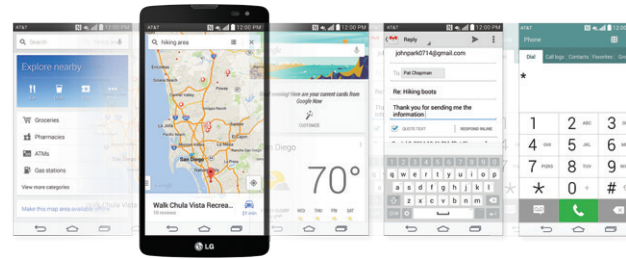

LG G Vista™

Sleek, Stylish Design

The slim, rounded smartphone provides a comfortable one-handed grip while a redesigned Rear Key offers large, textured buttons that improve touch response.

5.7" HD IPS Display

An expansive, vibrant screen showcases your entertainment and on-device productivity in crisp, high-definition clarity—so you catch every detail.

3,200 mAh Removable Battery

The long-lasting battery provides incredible power without contributing extra bulk, allowing you to confidently accomplish every task while on the go.

1.2 GHz Quad-Core Processor

Whether graphic-intensive gaming or work-mode multitasking, this processor will provide a smooth, seamless experience.

8 MP Laser Auto Focus Camera

Capture the world around you with a camera that takes clear, precise shots by measuring the distance to its subject using a laser beam.

Use Gesture Shutter on the 1.3 MP front-facing camera to take selfies with a simple hand motion.

Knock Code™

Wake and unlock your smartphone simultaneously by tapping a secure 3-8 point code—with over 86,000 different possible combinations.

Smart Cleaning

Receive alerts of apps and features that haven't been used in a while so you can free up some memory and speed up your phone.

Mini View

Control your smartphone with just a thumb—the large screen can shrink and gravitate towards your palm for easy, one-handed navigation.

Smart Keyboard

Type quickly and efficiently on a keyboard that adapts to you, providing a personal messaging experience with easy-to-use features such as Smart Personalization, Quick Move, and Seamless Typing (pictured below).

Choose words with a simple swipe up gesture.

Dual Window