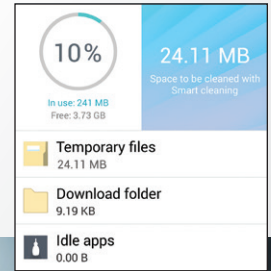

Smart Cleaning

Receive alerts of apps and features that haven't been used in a while so you can free up some memory and speed up your phone.