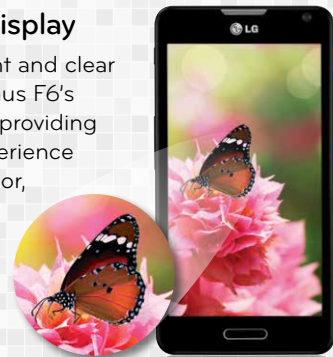

LG Optimus F6

Do More, Express More, Even Better.

Stylish Design

Discover a form-fitted device with a thoughtful design inspired by human engineering—featuring a convenient **QuickButton**, an informative **Home Button LED**, and a sleek back cover with a reflective gradation pattern in sophisticated indigo black.

True-to-Nature Display

Be wowed by the bright and clear performance of Optimus F6's **4.5" qHD IPS display**, providing a genuine viewing experience with true-to-nature color, lifelike images, and superior readability.

IPS

Long-Lasting Battery

Optimus F6 comes backed by a reliable **2,460 mAh SiO+ battery** with up to 8 hours* of talk time, so you can make the most of every day that's spent on-the-go.

• SiO+ High Density Technology provides maximum electrical storage capacity, increasing usage time while contributing no additional bulk.

* Actual talk time may vary.

Genius Camera

Make sure every moment captured ends up mantelpiece-worthy with Optimus F6's dynamic camera, packed with advanced creative features made to fine-tune all of your best memories.

Pause & Resume

Capture only the scenes you want while shooting a single, seamless video with **Pause & Resume**.

HD Camcorder

Record your greatest moments while capturing the smallest details with **1080p Full HD video recording**.

Time Catch Shot

Pick the best photo with **Time Catch Shot**, capturing five pictures the moment before the shutter button is pressed.

Voice Shutter

Simply say "Cheese!" with **Voice Shutter**, letting you snap a photo using just your voice.

Live Shot

With **Live Shot**, take pictures while recording video, giving you the best of both worlds.

Live Zooming

Zoom in and out of video during playback with **Live Zooming**, letting you bring details up close.

VuTalk