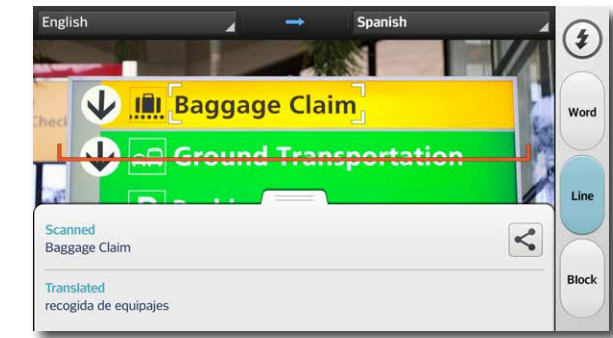

## QSlide

View multiple screens at once with **QSlide**, letting you see and accomplish more by adjusting window size and transparency.

• Float up to two additional windows on top of the original screen, including: Videos, Memo, Calendar, Browser, and Calculator.

## QuickTranslator

Travel near or far with confidence, knowing that language differences will no longer be a barrier. Translate the words or sentences of 44 languages directly on-screen with **QuickTranslator**.