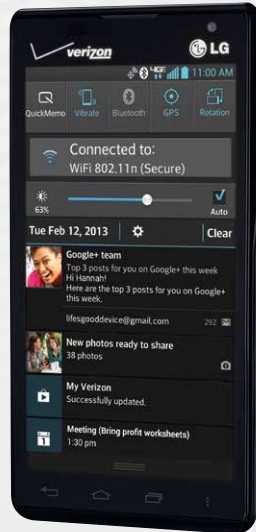

SMART
JUST GOT
SIMPLER

lucid² by LG

Morning meetings. Family get-togethers. Weekend shopping. You work hard and play even harder. With a growing career and an active social life, finding balance can be tough. Whether you're a new smartphone owner, or an experienced user, it's easier than ever to streamline your schedule and have more fun with Lucid™2 by LG. Now you can try out the latest apps, explore new ways to improve productivity, and stay in touch with friends, no matter where you are. Lucid2 puts the freshest features at your fingertips. It's simple yet powerful, and perfect for you.

A Sweeter Experience

Android 4.1.2 Jelly Bean is the sweetest Android interface yet. Packed with juicy new features, it adds flavor to even the simplest tasks—and makes your user experience more satisfying than ever.

Expandable, Actionable Notifications

A quick swipe from the top of the screen is all it takes to see a snapshot of your current notifications. Decide which one you'd like to expand first, and easily take action right from the notification center, from returning calls to sending texts to hitting the 'snooze' button on alerts you'd rather address later.