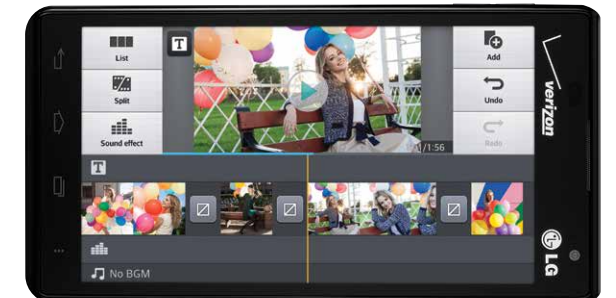

Effortless Efficiency, Everyday

Turn a delay at the airport into a chance to catch up at work, email co-workers, or video conference with the main branch. Or, get an early start on the weekend during the taxi ride home. Search the nearest restaurants in seconds, read reviews, send directions to your friends, and update your Facebook® status. With a 1.2 GHz dual-core processor and 4G LTE connectivity, you simply can do more, faster.

Enjoy Exploring Longer

Lucid2's efficient and long-lasting 2,460 mAh SIO+ high-density battery—which continues to perform at it's best after each charge—was made for busy people like you.

Simply by You

Whether you're personalizing photos with creative doodles, marking up a memo to send to work, or customizing a map with a hand-drawn route, QuickMemo™ is your finger's new best friend. Both productive and playful, this unique app lets you write or draw on any image stored on your phone or captured on the screen.

Create Memories in a Snap

With a 5 MP rear-facing camera, 1080p HD video capture, and 1.3 MP front-facing camera, your world is your photo shoot. And everyone else can't wait to see it.

- Get the most out of the comprehensive suite of advanced camera features: **Panorama Shot, Cheese Shutter, Time Catch Shot, and Live Shot.**
- Record a moment and make it last forever with **Video Editor** featuring timeline-based editing. Use enhanced professional tools optimized for mobile devices like transitional dissolving, sub-titles, and audio editing.