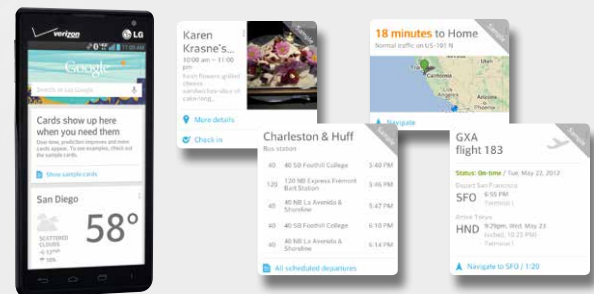

A Sweeter Experience

Android 4.1.2 Jelly Bean is the sweetest Android interface yet. Packed with juicy new features, it adds flavor to even the simplest tasks—and makes your user experience more satisfying than ever.

Expandable, Actionable Notifications

A quick swipe from the top of the screen is all it takes to see a snapshot of your current notifications. Decide which one you'd like to expand first, and easily take action right from the notification center, from returning calls to sending texts to hitting the 'snooze' button on alerts you'd rather address later.

Know Before You Go

Automatically know the weather before you start your day, which route will be faster on your way to work, or even what the best dish is in the restaurant where you're eating. With Google Now, you receive perfectly timed notification 'cards', giving you just what you need to know, right when you need it.