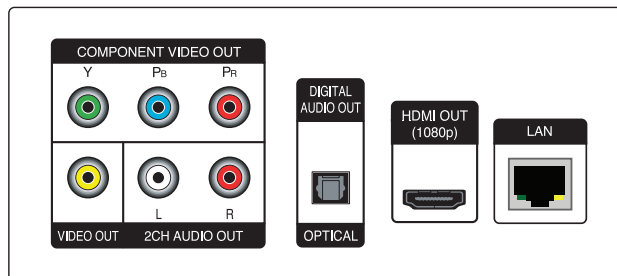

Digital Audio Out/Optical	1
Audio L/R Out	1
Component Video Out	1
Composite Video Out	1
HDMI Out	1
LAN Ethernet Jack (RJ-45)	1

FRONT PANEL INPUTS/OUTPUTS

USB (1.1)	1
-----------	---

SUPPLIED ACCESSORIES

Remote Control Type	Backlit Universal
Component Video Cable	1
A/V Cable (RCA Type)	1
Battery (Size)	2 (AAA)
User Manual (English)	1
Warranty Card (English)	1
Customer Registration Card (English)	1

SPECIFICATIONS

Dimensions (W x H x D)	16.9" x 2.9" x 10.6"
Weight	8.4 lbs.
UPC	719192172579
Limited Warranty	1 Year Parts/90 Days Labor

REMOTE

REAR AUDIO/VIDEO INPUTS/OUTPUTS

LG Electronics U.S.A., Inc.
1000 Sylvan Avenue
Englewood Cliffs, NJ 07632
1-800-243-0000
www.LGusa.com