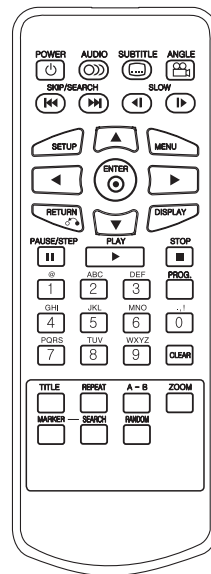

LG Electronics U.S.A., Inc. • 1000 Sylvan Avenue Englewood Cliffs, NJ 07632

Customer Service and Technical Support: (800) 243-0000 • LGusa.com

© 2008 LG Electronics U.S.A., Inc., Englewood Cliffs, NJ. All rights reserved. "LG Life's Good" is a registered trademark of LG Corp.

All other trademarks are the property of their respective owners. Design, features and specifications subject to change without notice. 06/13/08