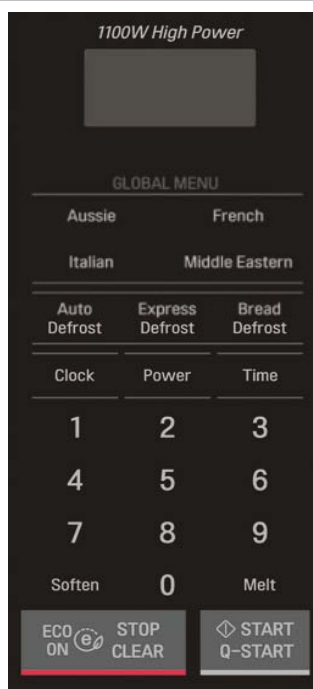

MS3042G1

30L White Microwave Oven with i-wave

MICROWAVE OVEN

FEATURES

Exterior

Finish	White
Door Type	Push Button
Display	
	2 Line VFD
	Clock
	Time Remaining

Cavity

Overall Oven Volume	30L
Interior Type	Grey
Turntable Size	305mm
Turntable Type	Glass
EasyClean™ Coating	
i-wave	

Power Output

Microwave Power	1100W
Power Levels	10

CONTROL PANEL

AUTO COOK MENUS

Aussie Cook	6
	Popcorn, Potato, Vegetable, Dinner Plate, Porridge, Baked Bean
French Cook	6
	French Onion Soup, Spinach Cream Soup, Ratatouille, Stuffed Tomatoes, Stuffed Mushrooms, Chicken legs with prunes
Italian Cook	5
	Eggplant with tomato and cheese, Stuffed pepper, Spaghetti bolognese, Spaghetti carbonara, Risotto
Middle Eastern Cook	4
	Dolma, Rice pilaf, Chicken Curry, Shawarma
Melt	4
	Butter, Chocolate, Cheese, Marshmallows
Soften	4
	Butter, Ice Cream, Cream Cheese, Frozen Juice
Auto Defrost	4
	Meat, Poultry, Fish, Bread