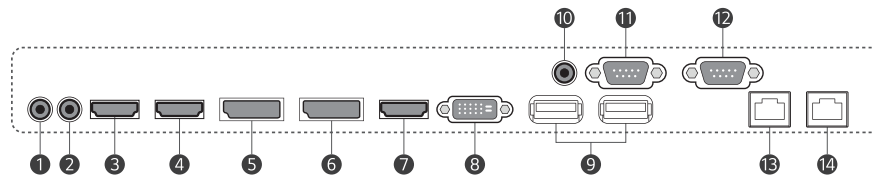

* OSD : On Screen Display

LAN Daisy Chain Management

By using this daisy-chained network feature, you can execute commands such as controlling, monitoring and even updating firmware.

Real-Time Monitoring with ConnectedCare

* ConnectedCare is the brand name of LG Signage365Care Service. The availability differs by region.

Dimension (unit: mm)

CONNECTIVITY

- ① AUDIO In ⑤ DP In ⑨ USB 2.0 In ⑬ LAN In
- ② AUDIO Out ⑥ DP Out ⑩ IR & LIGHT SENSOR ⑭ LAN Out
- ③ HDMI(1) In 2.0 ⑦ HDMI(3) In 1.4 ⑪ RS-232C In
- ④ HDMI(2) In 2.0 ⑧ DVI-D In ⑫ RS-232C Out