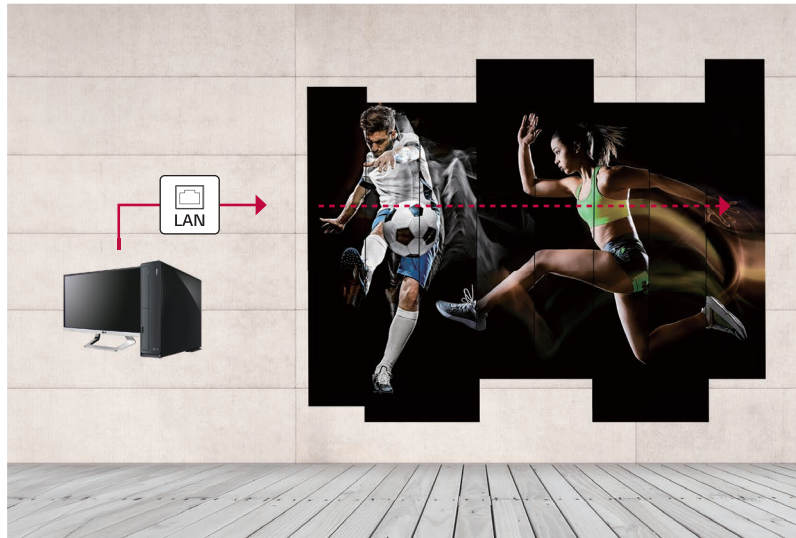

LAN Daisy Chain Management

By using this daisy-chained network feature, you can execute commands such as controlling, monitoring and even updating firmware.