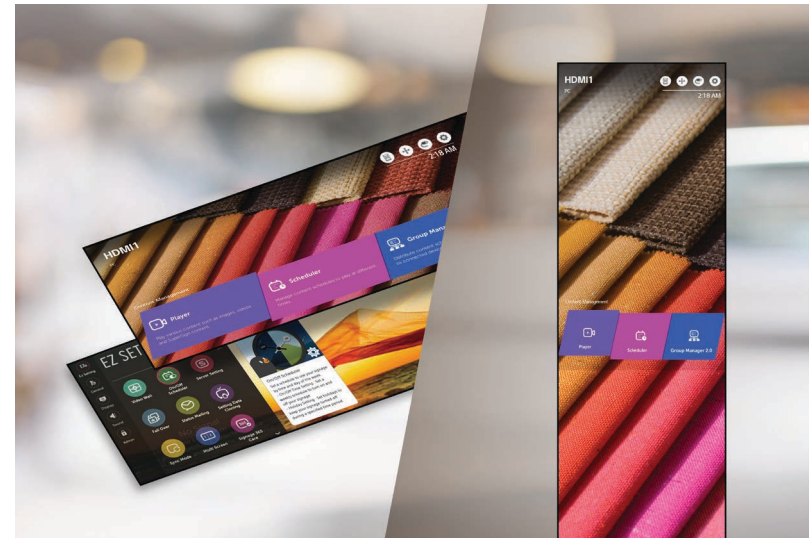

User-Friendly UX

The 86BH5F is equipped with a user-friendly UX to simplify approach flows, groups similar functions together, and adopts an intuitive GUI for ease of use. When using the display in portrait mode, OSD* can also be adjusted accordingly.