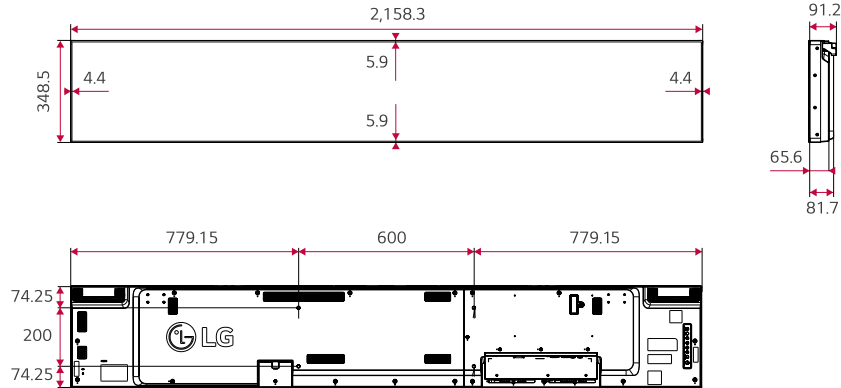

Tiled Scene with Immersive View

The 86BH5F can show a tiled scene by up to 15 x 15 configuration. This will be the best choice if you want to use a large screen, or provide visual impact to your customers in a different way.

* ConnectedCare is the brand name of LG Signage365Care Service. The availability differs by region.

Dimension (unit: mm)

CONNECTIVITY

- ① AUDIO In ⑤ DP In ⑨ USB 2.0 In ⑬ LAN In
- ② AUDIO Out ⑥ DP Out ⑩ IR & LIGHT SENSOR ⑭ LAN Out
- ③ HDMI(1) In 2.0 ⑦ HDMI(3) In 1.4 ⑪ RS-232C In
- ④ HDMI(2) In 2.0 ⑧ DVI-D In ⑫ RS-232C Out