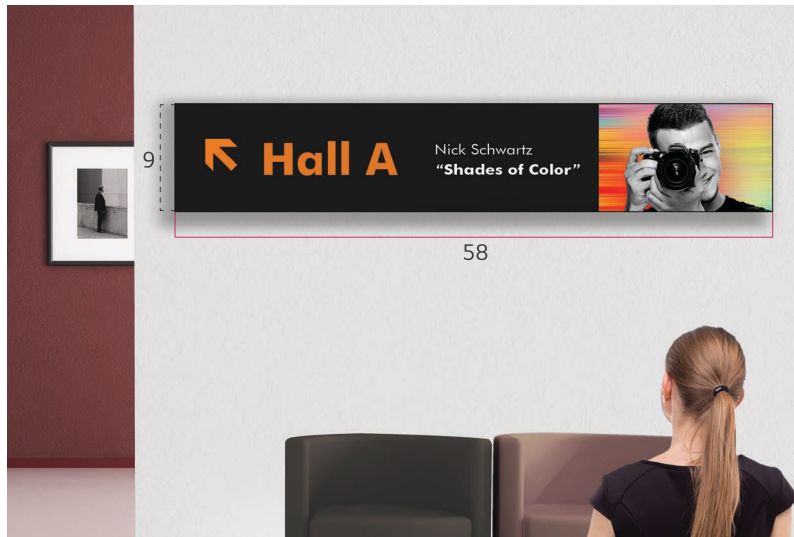

Ultra Stretch Signage | **86BH5F**

Ultra Stretch Signage, 58:9 Space-Fitting Wide Screen

The 86BH5F is the most suitable display for delivering new forms of advertising and multiplexed information in a 58:9 widescreen format. It can bring unused & leftover space to life by being installed without restriction.

58:9 Wide Screen

High Picture Quality

Effective Content Delivery

Convenient Maintenance

58:9 Extended Wide Format

It is a unique wide screen with 58:9 bar type which provides much more flexibility in playing content* than the conventional display of 16:9 ratio.

* Video content only. (Images not supported)

Ultra HD Resolution (3,840 x 600)

Ultra HD resolution delivers an immersive viewing experience with vivid colors and clear images.

Multi Screen Mode with 4PBP

The Picture-by-Picture (PBP) feature allows you to show multi content in one single display by up-to four parts. It is very useful and convenient to deliver various advertisements or pieces of information at the same time without calibration.