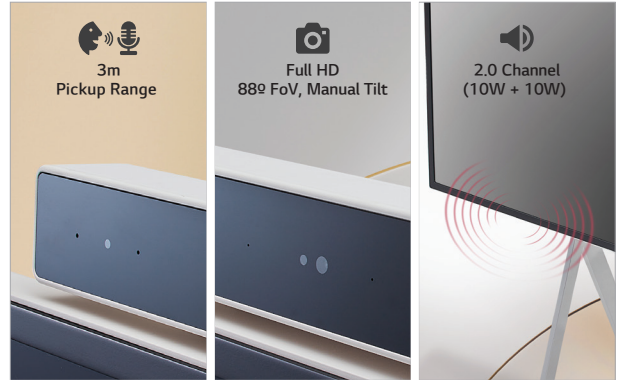

## A Sleek Design that Blends with the Space

Moving beyond the conventional black color, it is available in stylish beige with a smooth finish and blends effortlessly with the surrounding interior.

## All-in-One Display for Simple and Quick Video Call

With LG One:Quick Flex's 43 all-in-one display complete with built-in camera, microphones and speakers there's no need to stress over online meetings and calls and no more inconvenience of connecting to and setting up video conferencing.