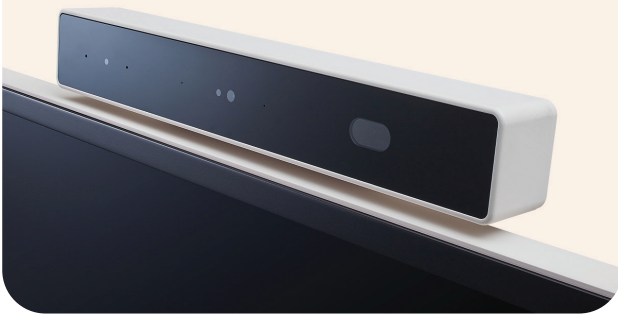

# KEY FEATURES & CONNECTIVITY

Screen **Rotation**

**Up and Down**

Built-in  
**Camera & Microphone**

Moving **Wheels**

Built-in **Touch**

**AV (webOS)**

- USB Type-C
- HDMI In (2 nos.)