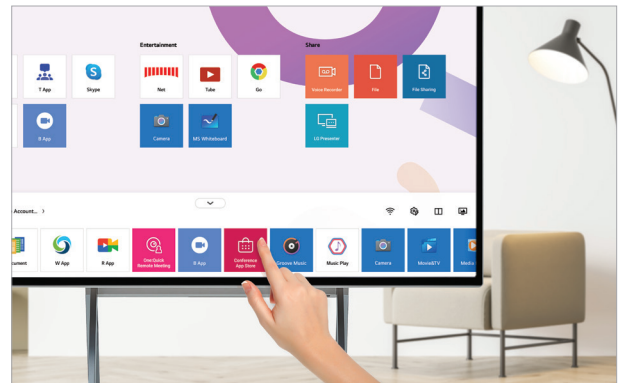

## Screen Rotation and Adjustable Height

The One:Quick Flex supports screen rotation when using the dedicated stand, which can be widely used by being turned vertically or horizontally according to the content ratio. Moreover, the height of the stand can be adjusted to meet the posture or height of the user.

- \* To use it vertically, users can rotate counter clockwise, and vice versa to switch back to landscape mode.
- \* Some apps may not support vertical view mode.

Landscape > Portrait  
(Counter Clockwise)

Portrait > Landscape  
(Clockwise)

Stand Height

## Intuitive UX and Excellent Expandability

The touch-based UX of One:Quick Flex is designed to be similar to the mobile touch UX, making it easy to use. Also, the operating system based on Windows makes it easy for the user to install and run programs they want through a huge library of applications and tools.