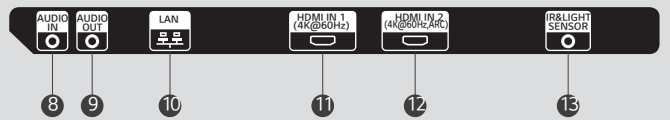

* Network based control

CONNECTIVITY

98

Side

Bottom

86 / 75

Side

Bottom