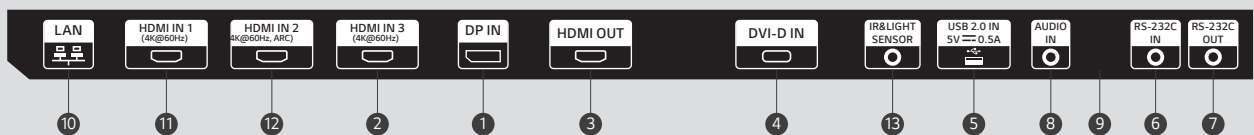

65 / 55 / 49 / 43