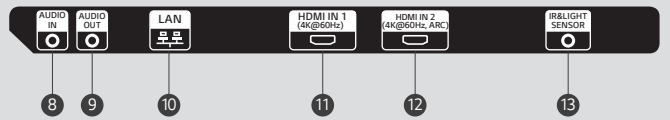

* Network based control

CONNECTIVITY

98

Side

Bottom

86 / 75

Side

Bottom