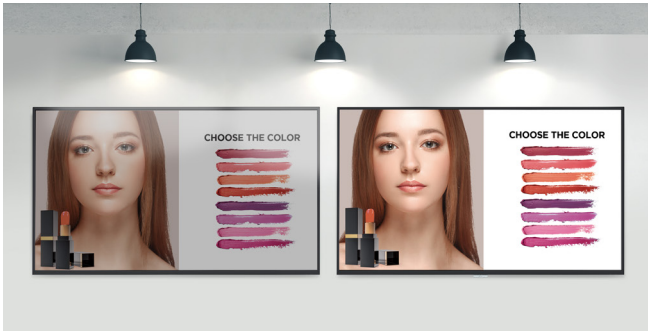

* All images in this datasheet are for illustrative purposes only.

UHD Signage UH5J-H

New High Haze UHD Standard Signage

 Proper Display Brightness

 webOS Smart Platform

 Mobile Content Management

 Meeting Room Solution

UH5J-H

Screen Size	98 / 86 / 75 / 65 / 55 / 49 / 43
Native Resolution	3,840 2,160 (UHD)
Bezel Color	Black
Brightness	500 nit (Typ.)
Bezel	98 / 75 : 14.9 (Even bezel) 86 : 14.3 (Even bezel) 65 / 55 / 49 : 9.9 (T/R/L), 14.4 (B) 43 : 8.4 (T/R/L), 14.4 (B)
Depth	98 : 86, 86 : 60.6 75 : 57.9 65 / 55 / 49 / 43 : 39.9