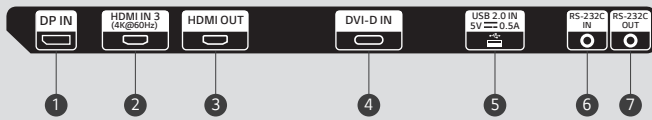

* Network based control

CONNECTIVITY

98

Side

Bottom

86 / 75

Side

Bottom