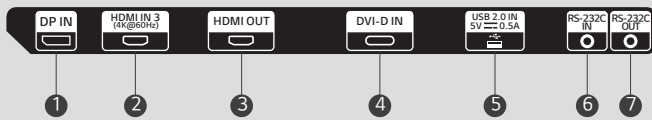

* Network based control

CONNECTIVITY

98

Side

Bottom

86 / 75

Side

Bottom