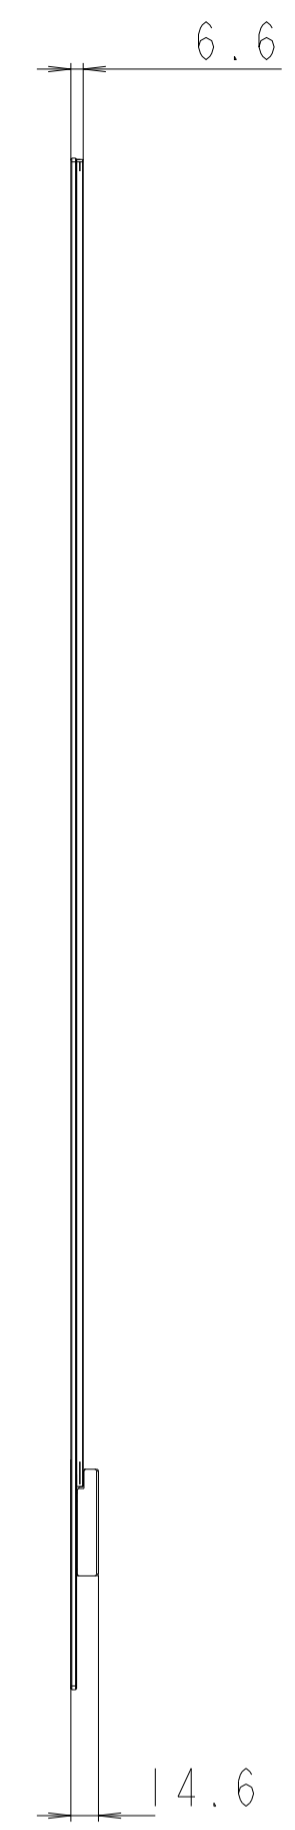

MODEL	55EW5G-V
SCALE	1/4
UNIT	mm

[DISPLAY]

[SIGNAGE BOX]