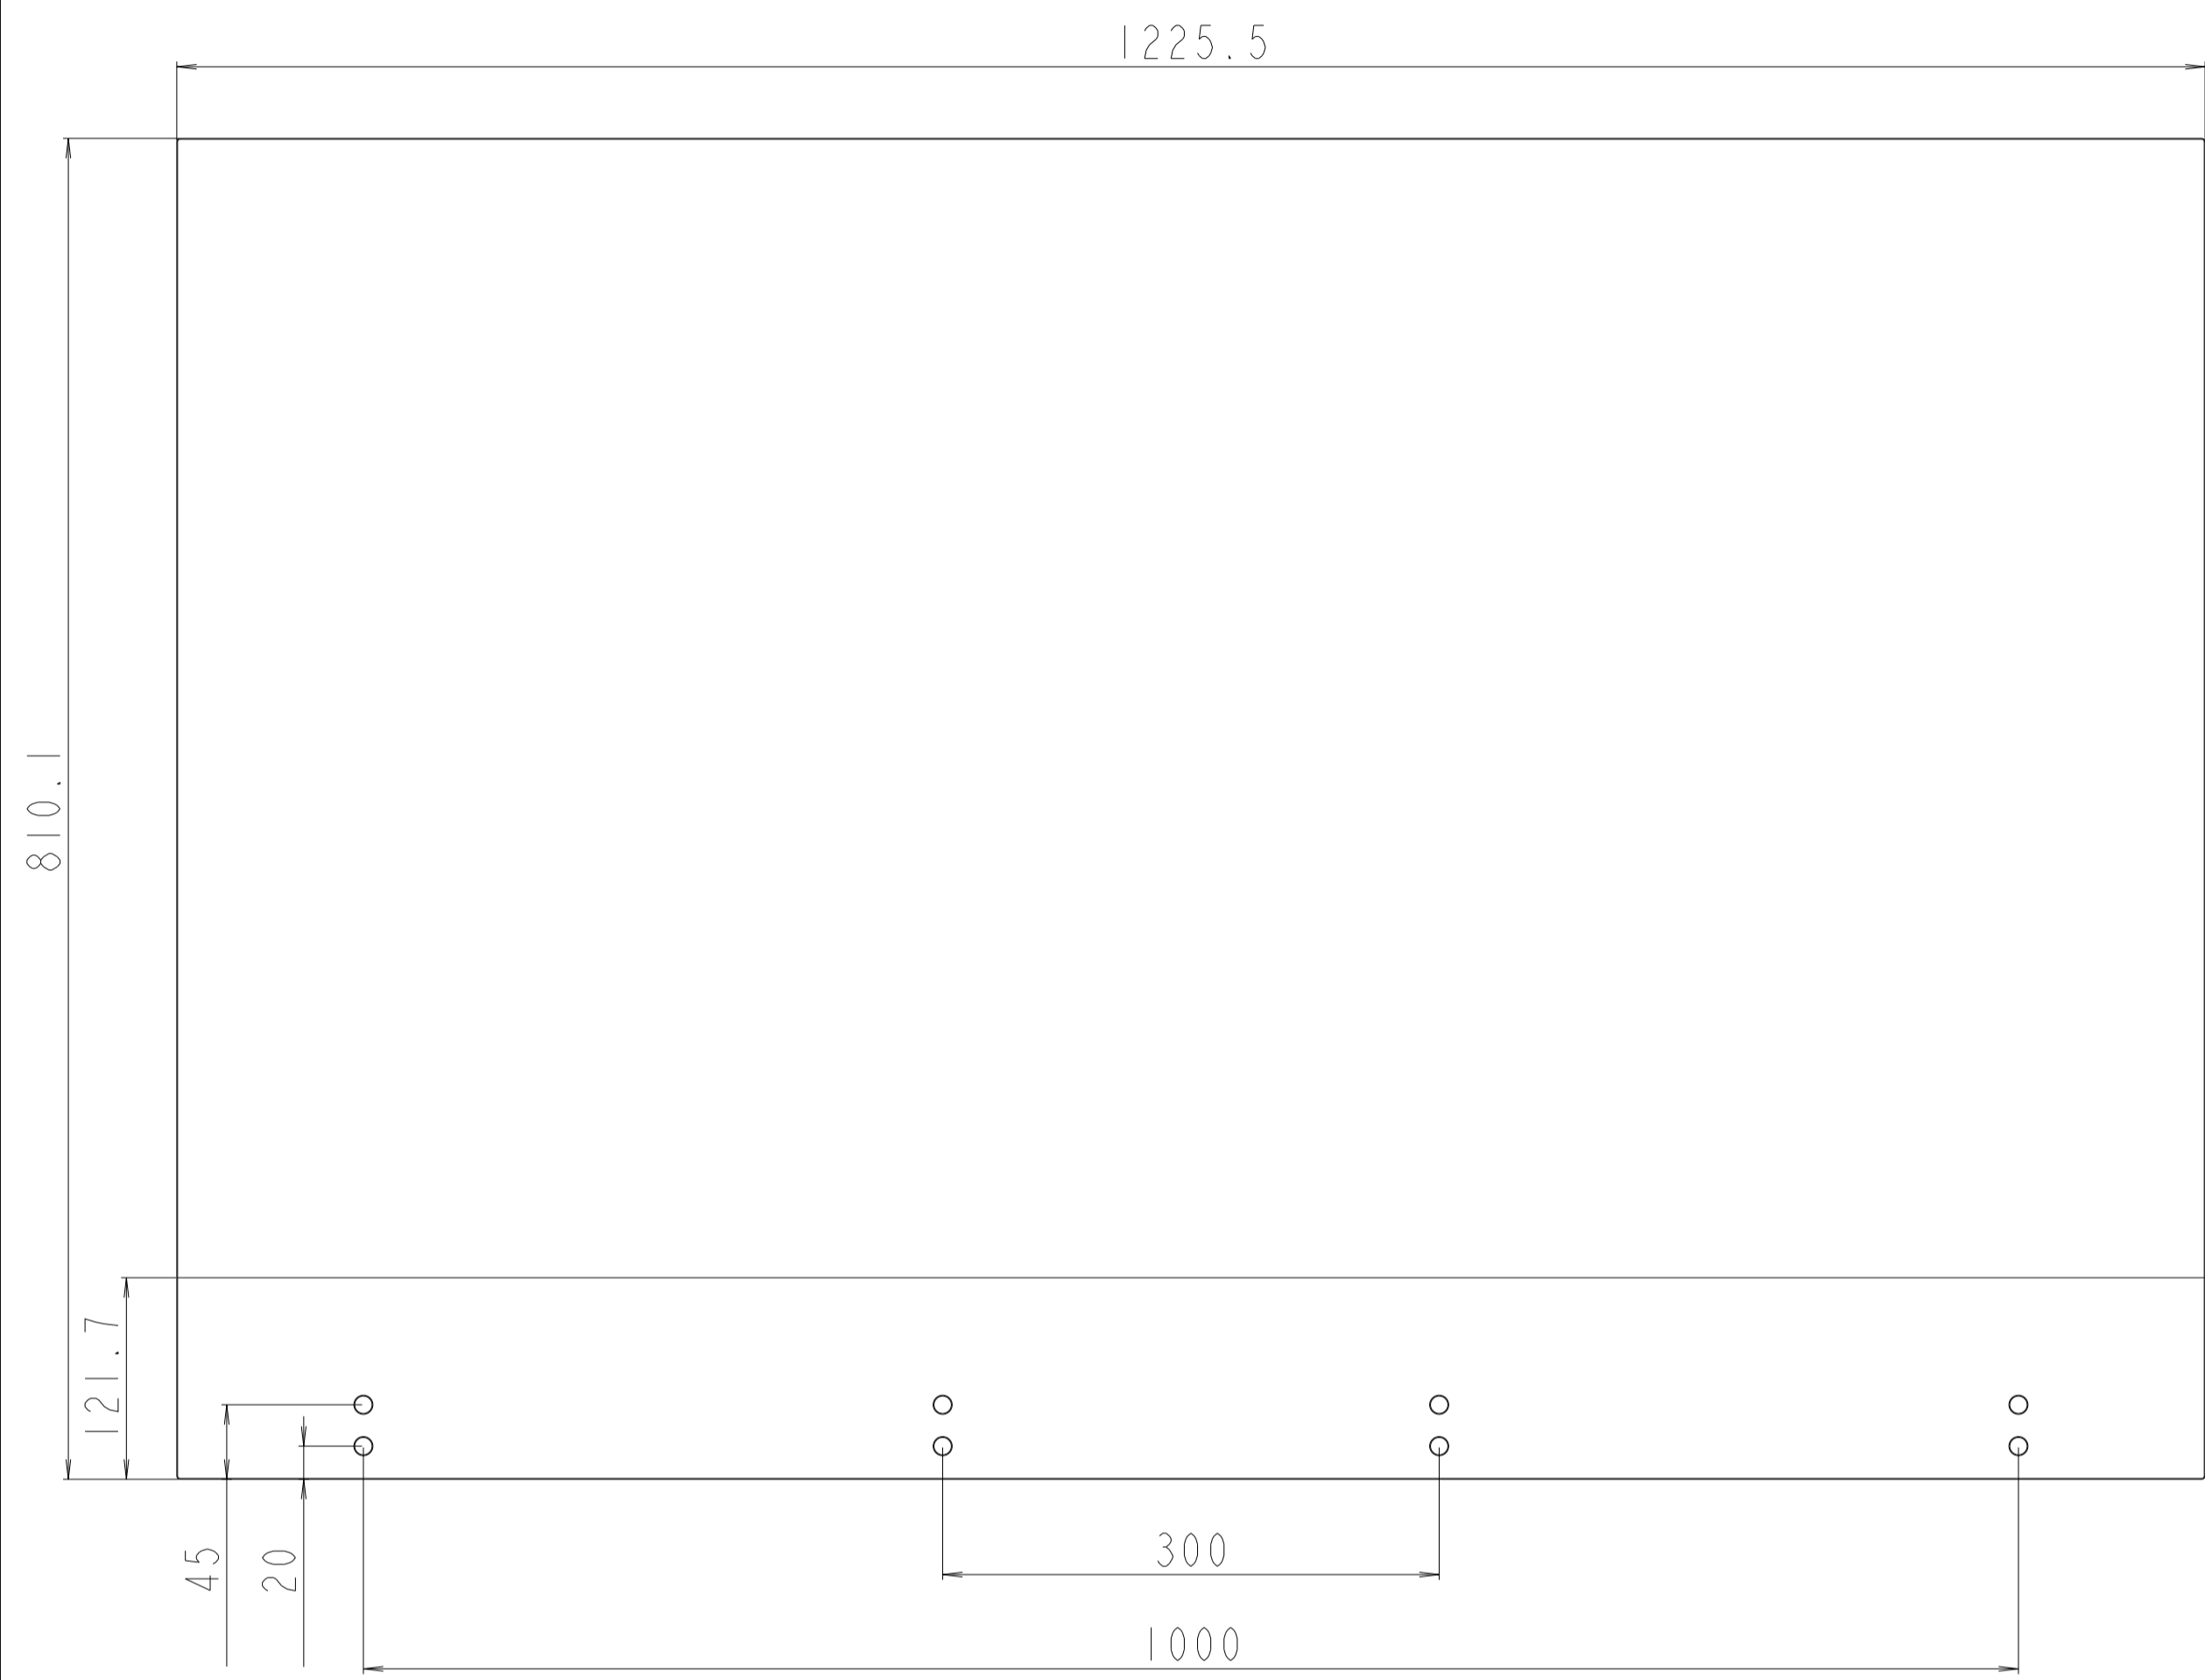

MODEL	55EW5G-V
SCALE	1/4
UNIT	mm

[DISPLAY]

[SIGNAGE BOX]