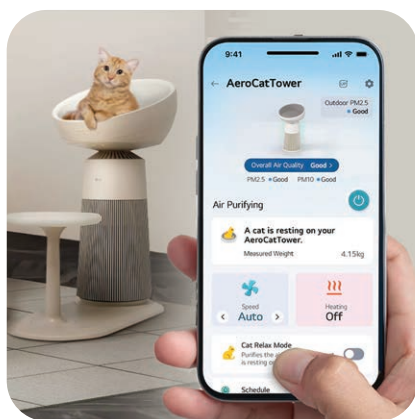

LG ThinQ App

Easily control your purifier and monitor your cat's weight and resting time with LG ThinQ, anytime, anywhere.