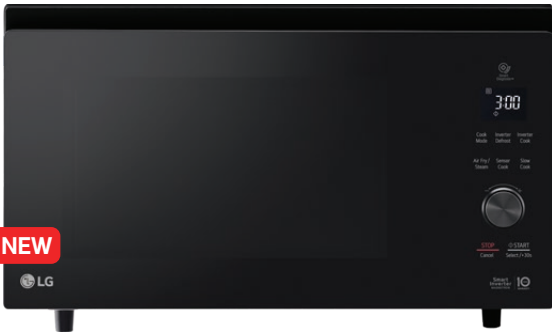

Inverter Defrost | Steam Chef | Air Fry*
Sensor Cook | Even Heating & Defrosting
Fast Cooking | Various Cooking | Easy Clean™

RM1,899

MSRP: RM1,999 **Save RM100**

FREE
Glasslock Food Container
3pcs Set (Rectangular)
worth **RM249**

*Limited to 200 units only.
First come, first served. While stocks last.