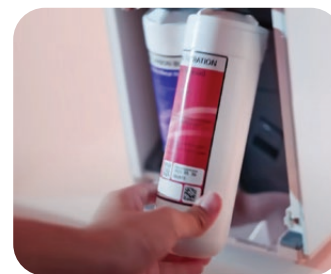

Self-Service Auto Sterilization, Easy Filter Change, Filter Subscription

Total Self-Service: auto-sterilization, easy filter changes & doorstep delivery. Change the filter at home with ease.