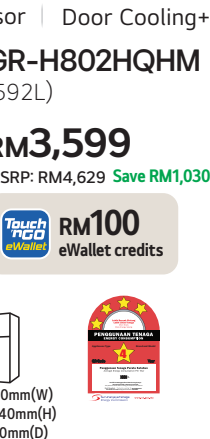

Touch NGO eWallet **RM100**
eWallet credits

GR-H802HQHM
(592L)

RM3,599
MSRP: RM4,629 **Save RM1,030**

Touch NGO eWallet **RM100**
eWallet credits

GN-C702HQCM
(beige)(506L)

RM2,999
MSRP: RM3,699 **Save RM700**