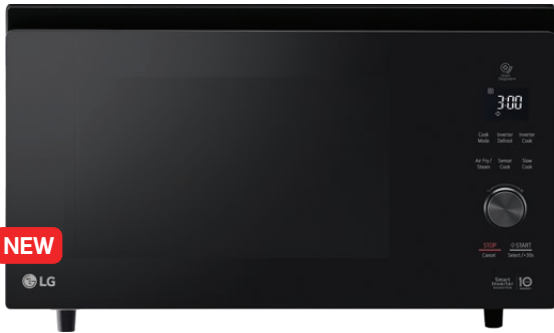

Inverter Defrost | Steam Chef | Air Fry*
Sensor Cook | Even Heating & Defrosting
Fast Cooking | Various Cooking | Easy Clean™

RM1,899

MSRP: RM1,999 **Save RM100**

FREE
Glasslock Food Container
3pcs Set (Rectangular)
worth **RM249**
*Limited to 200 units only.
First come, first served. While stocks last.