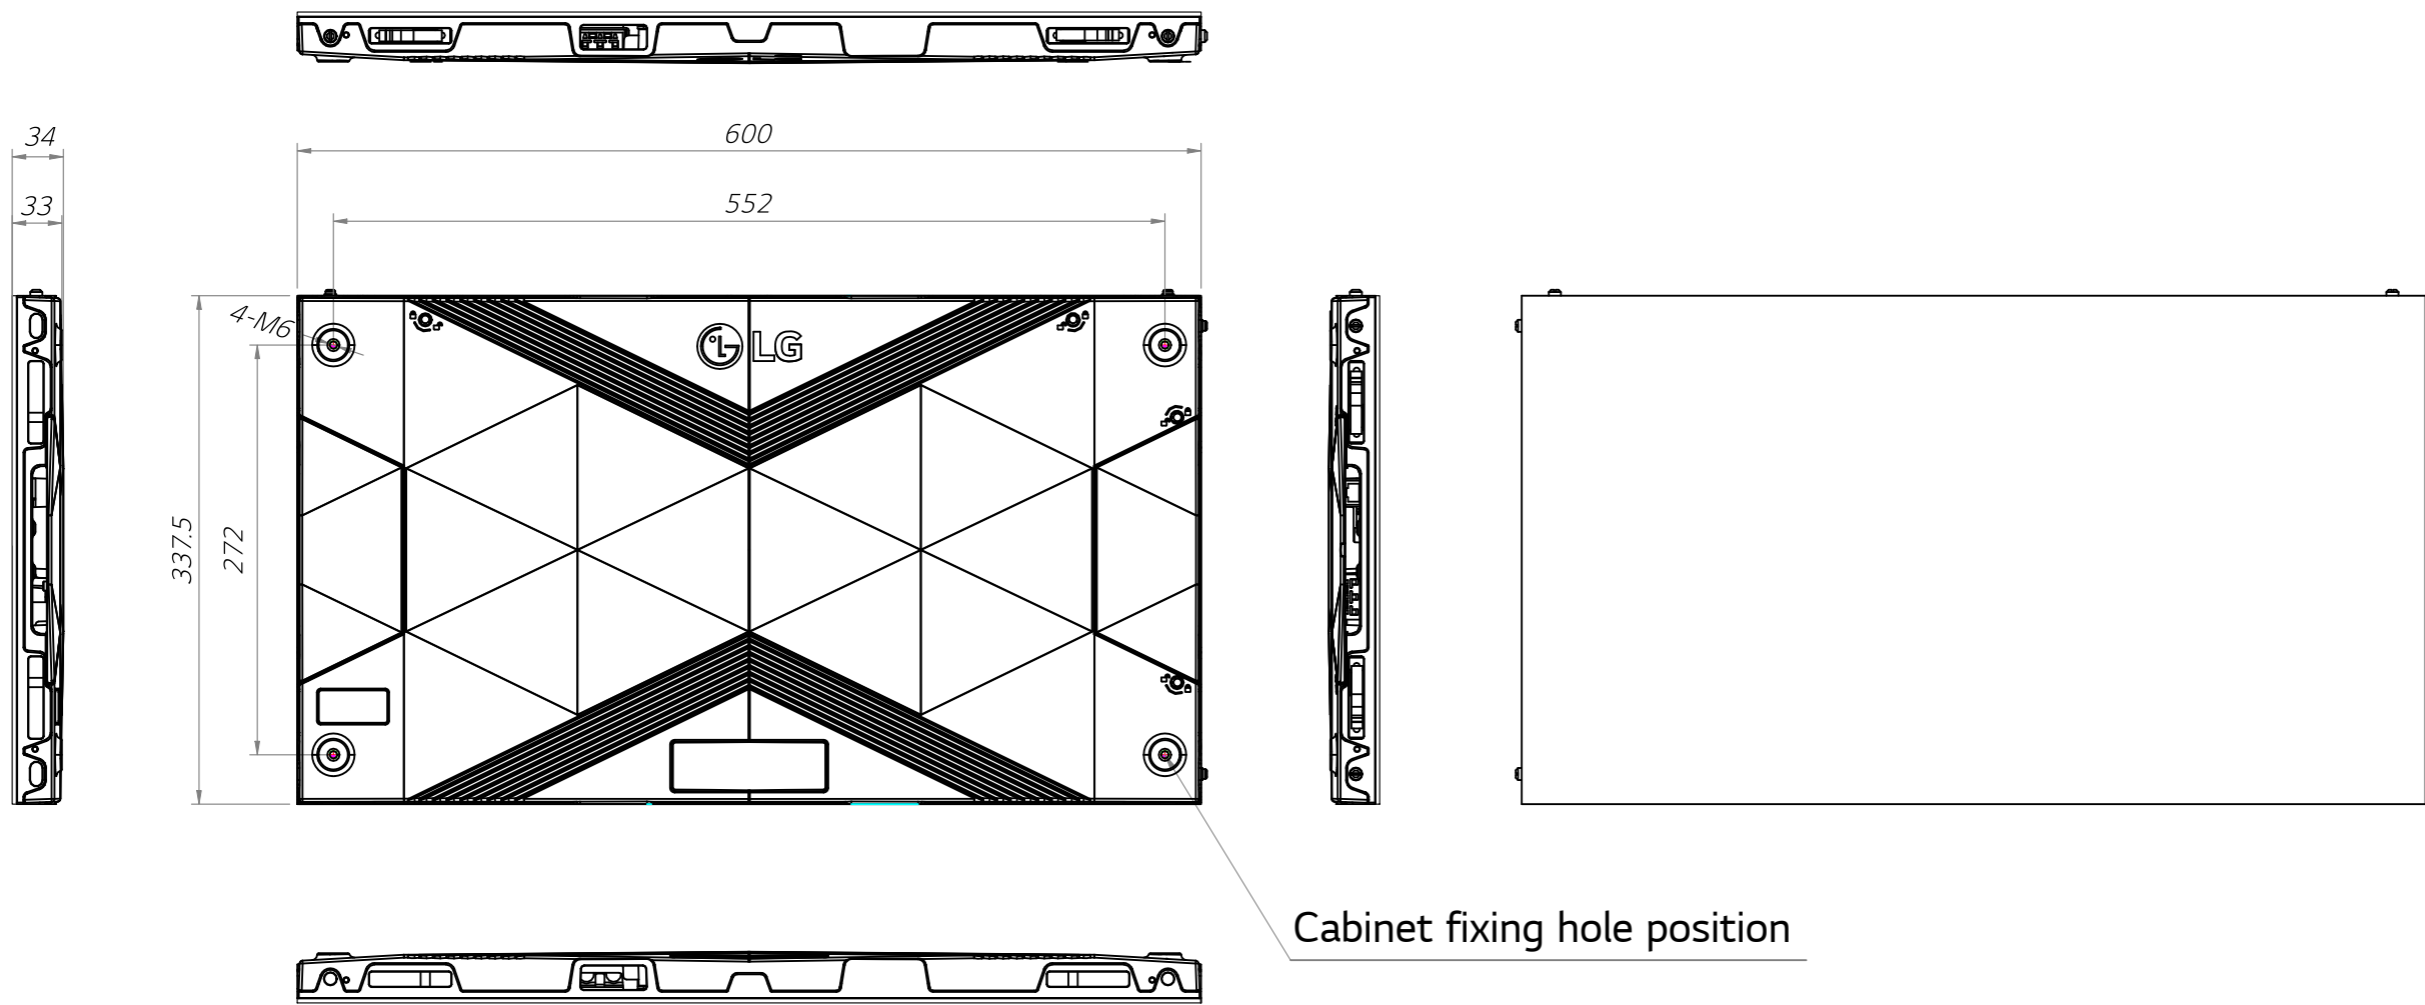

LSCB0xx-RK
 - SIZE: W 600mm X H 337.5mm

PROJECT TITLE

LED Screen

NOTE

1. This drawing is only for reference.
2. Specifications subject to change without notice.

Cabinet fixing hole position

△		
△		
△		
△		
△		
△		
△		
△		
△		
△		

REVISIONS DATE

DRAWN BY

DESIGNED BY

CHECKED BY

APPROVED BY

DRAWING TITLE
 Cabinet Elevation
 LSCB0xx-RK

MATERIAL

SCALE 1 / 5

DATE 2021. 06. 24.

SHEET NO. 001 REV. A

A3/420x297mm (21mm)