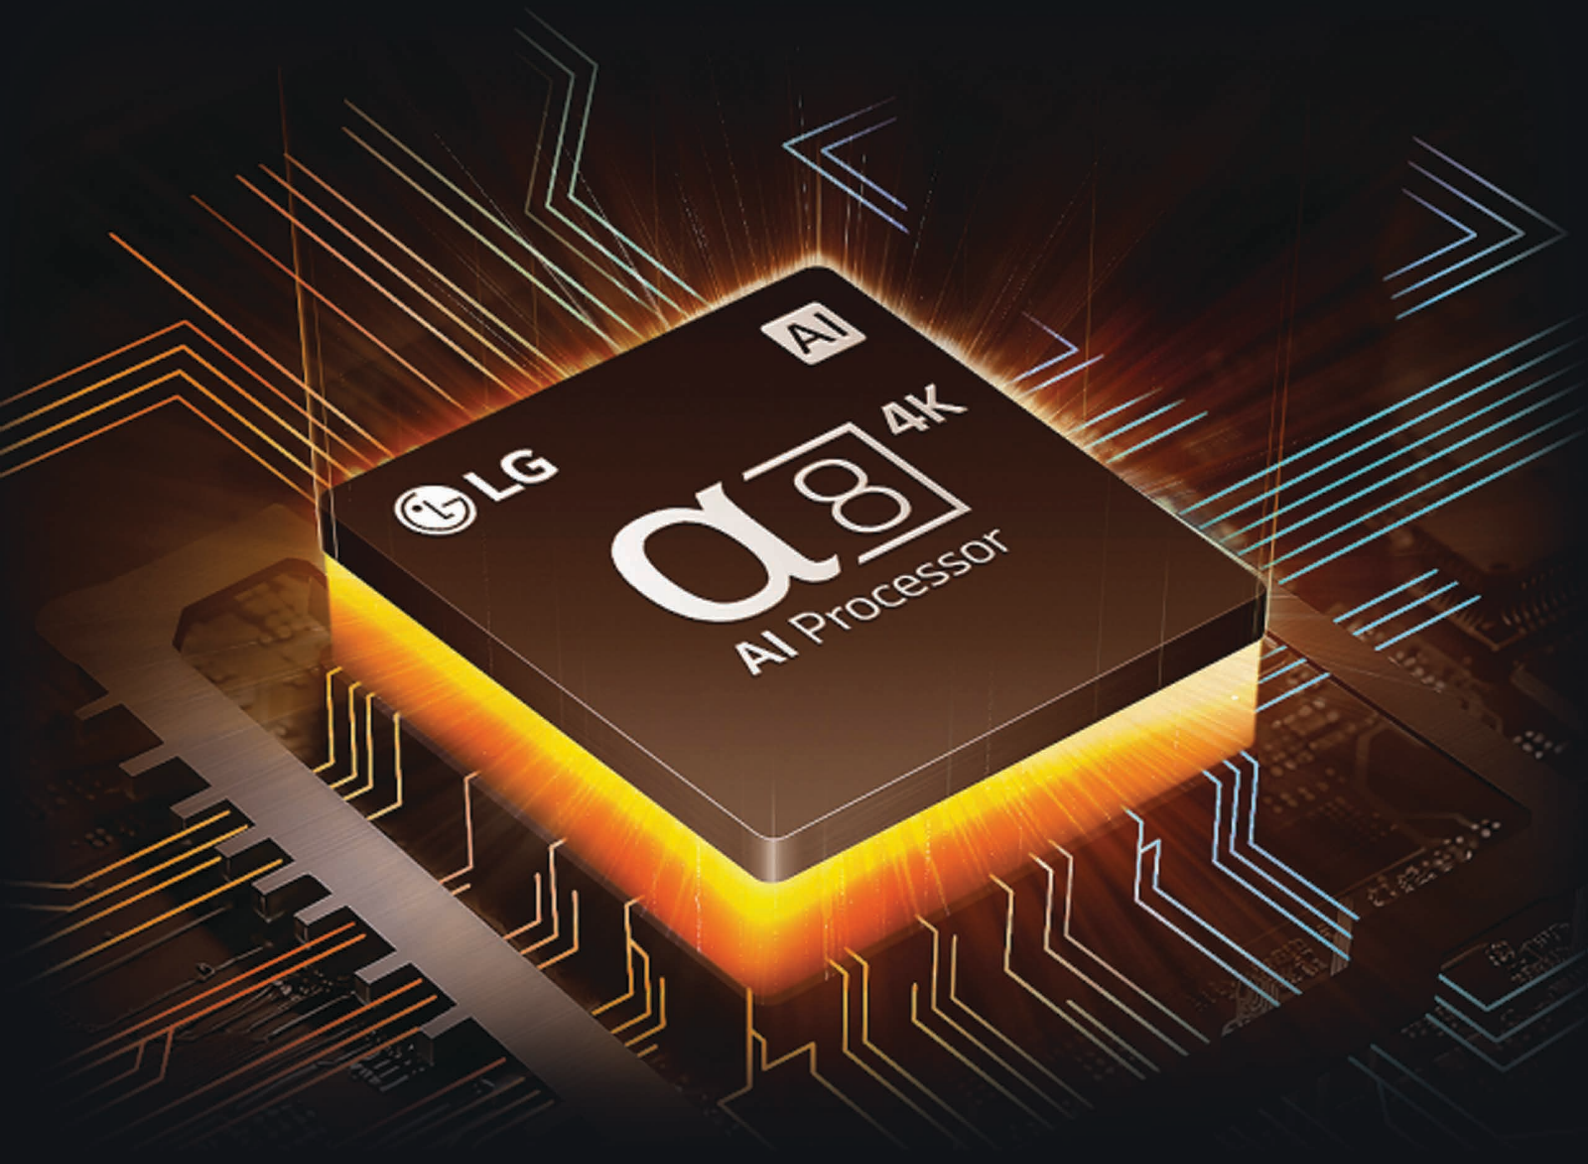

# AI-Powered Experience

alpha 8 AI Processor 4K

**Top-tier QNED powered by 11 years of OLED technology**

Incredibly intelligent immersion. Our alpha 8 AI Processor 4K auto-optimizes audio and picture to sync to you.