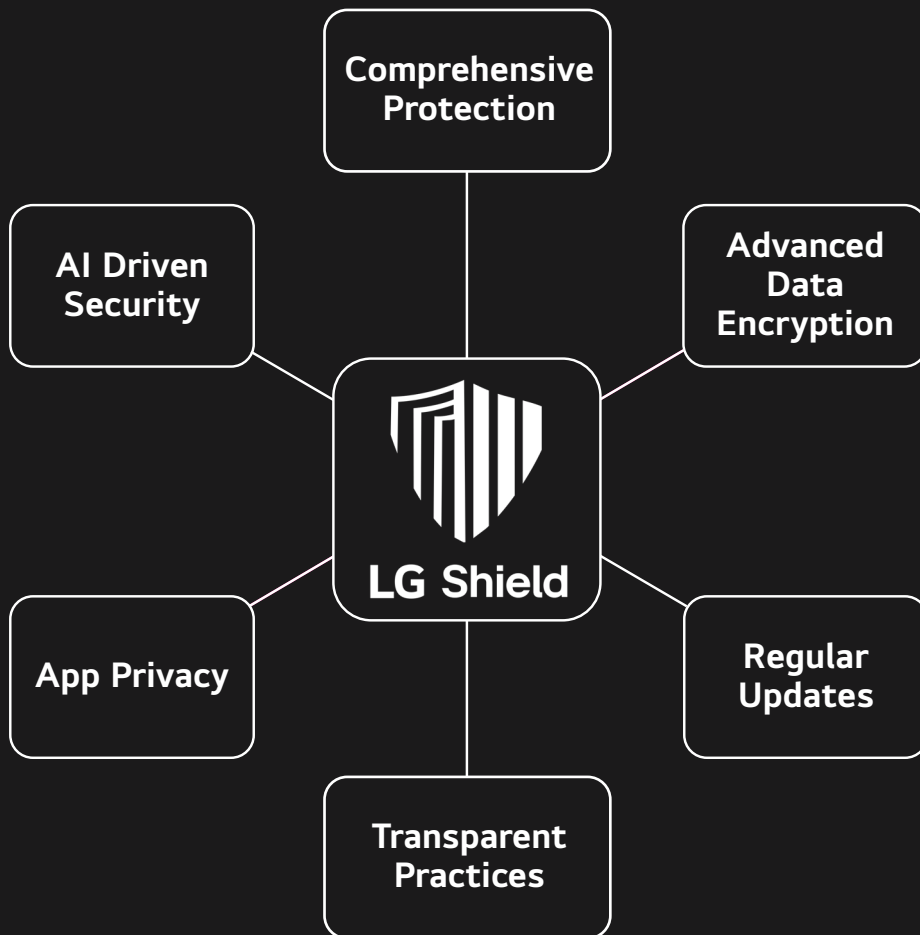

QNED Care+

LG Shield

Enhanced security for your TV

In today's connected world, it is imperative to protect your TV from the risk of security vulnerabilities. LG Shield provides timely updates to protect your data so that you can enjoy the benefits of smart technology while minimizing the risks from hacking and viruses.