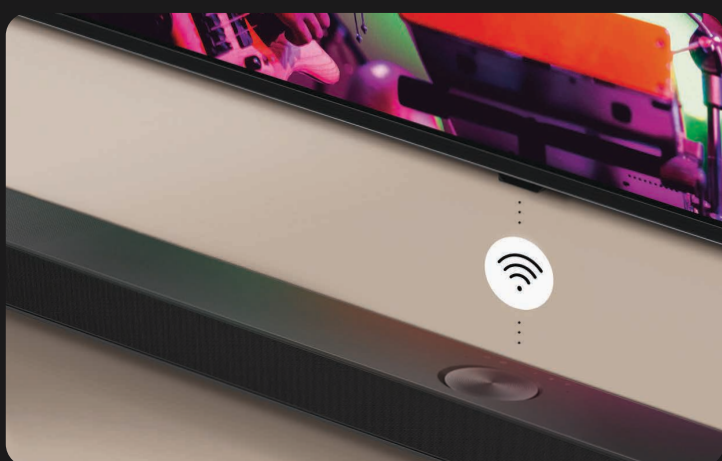

WOW Interface

Simplicity at your fingertips

Access WOW Interface on LG TV for simple soundbar controls like modes, profiles, and handy features.