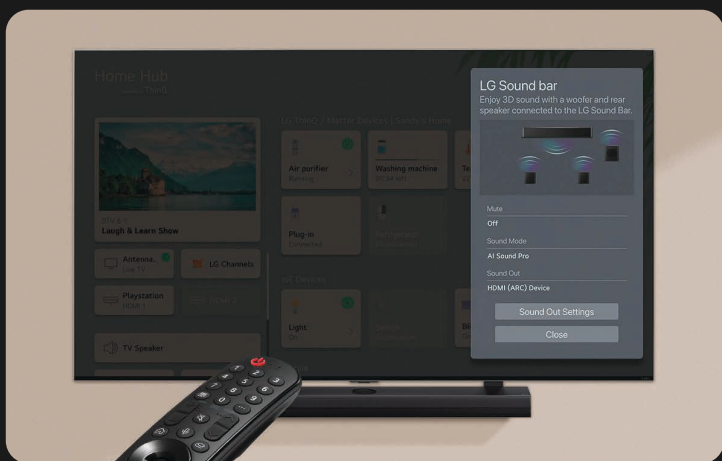

# Soundbar Synergy

WOW Orchestra

**Every picture is perfectly on pitch**

WOW Orchestra brings the unique sound of your LG Soundbar and LG OLED together in synergy.

WOW Interface

**Simplicity at your fingertips**

Access WOW Interface on LG TV for simple soundbar controls like modes, profiles, and handy features.

WOWCAST Built-in

**Watch your TV with zero mess in sight**

Break up with wires and hear the full potential of your LG Soundbar's audio quality with WOWCAST.