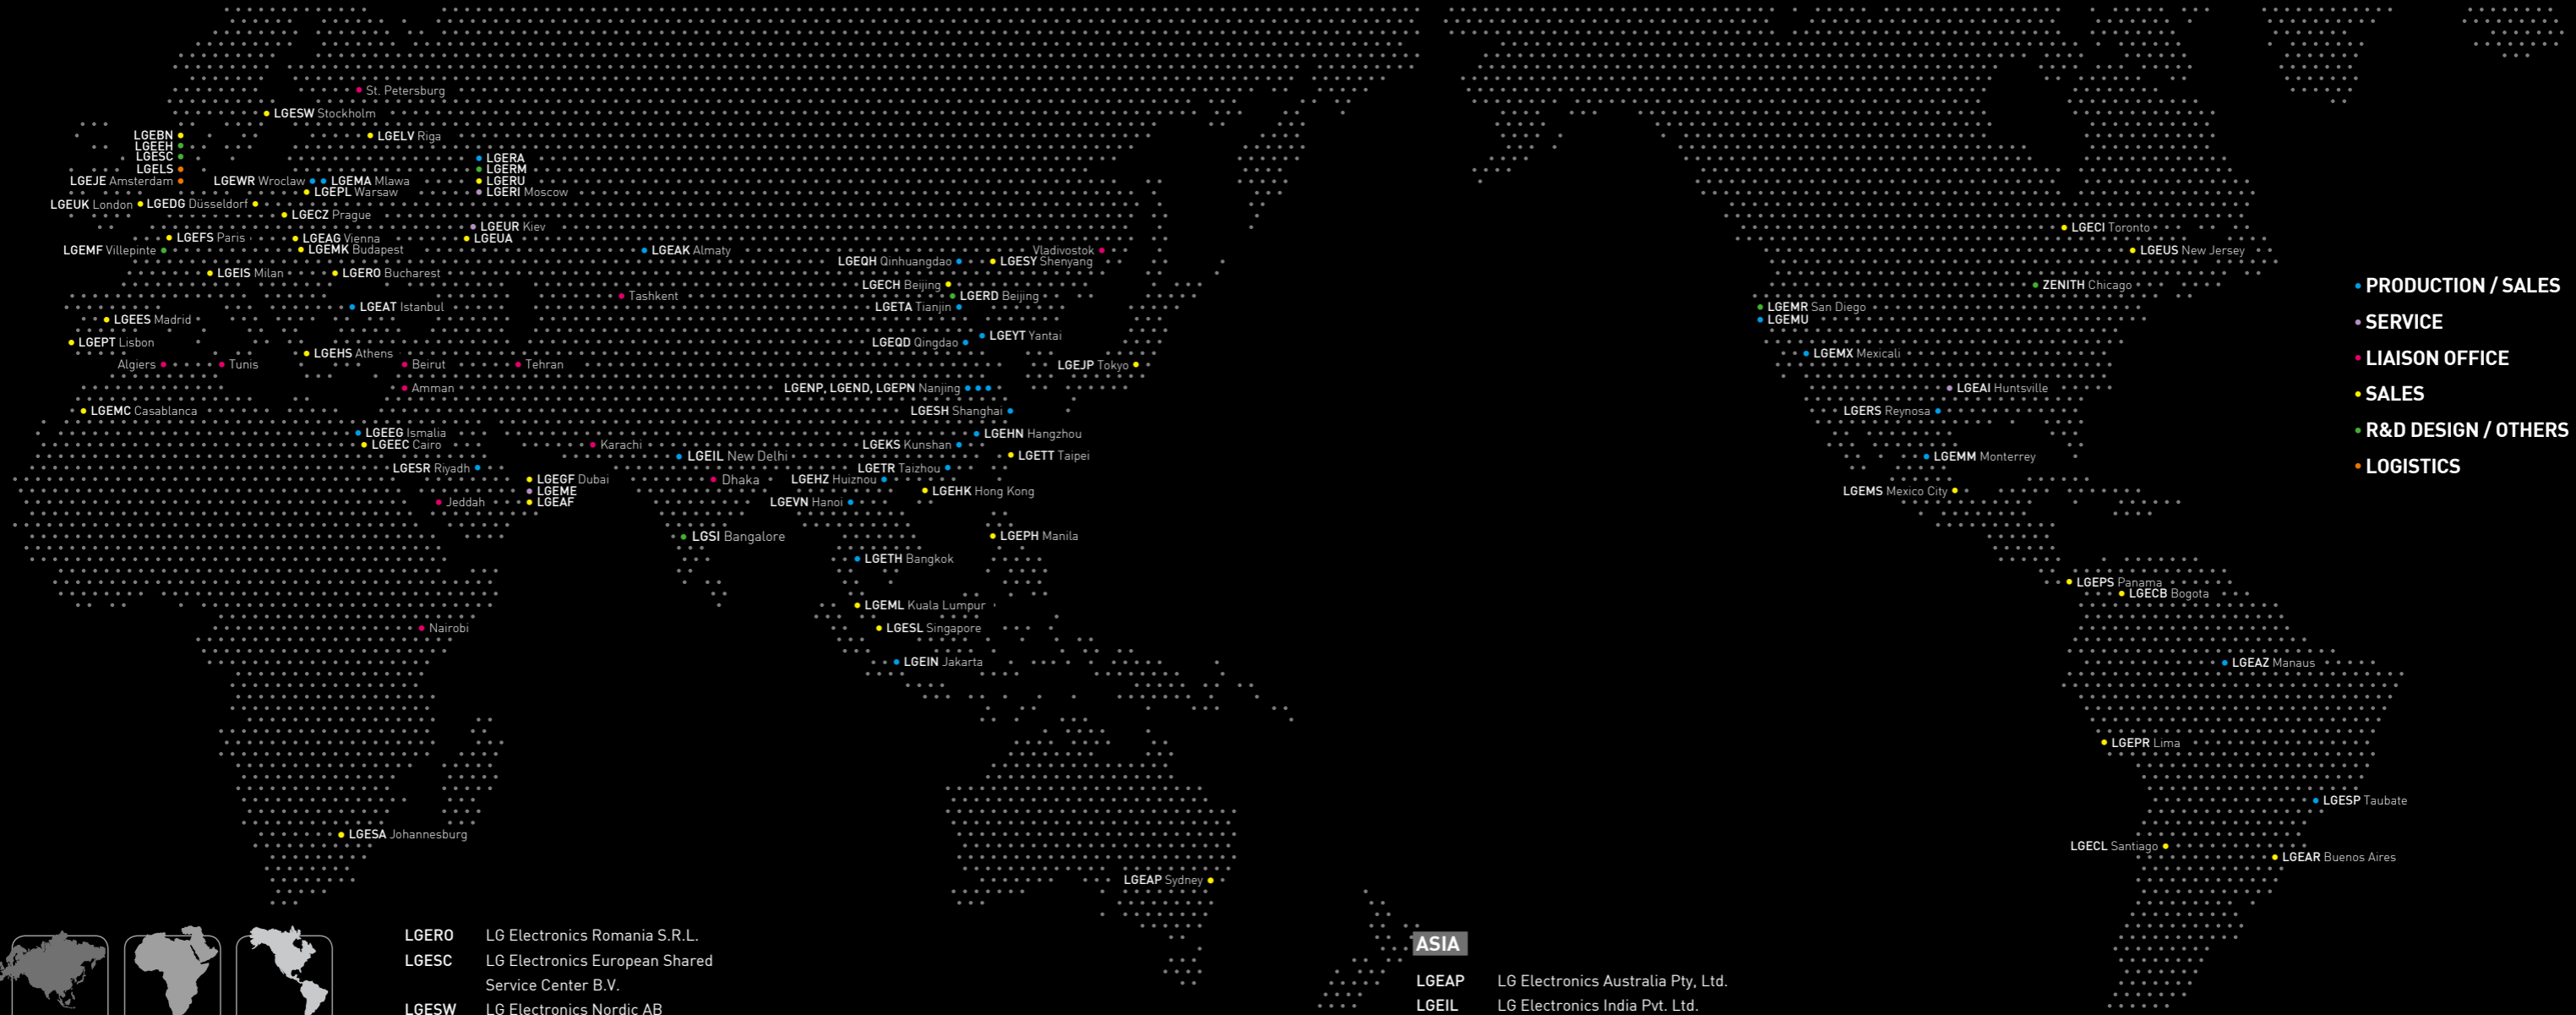

GLOBAL NETWORK

- PRODUCTION / SALES
- SERVICE
- LIAISON OFFICE
- SALES
- R&D DESIGN / OTHERS
- LOGISTICS

EUROPE

- LGEAG** LG Electronics Austria GmbH
- LGEBN** LG Electronics Benelux Sales B.V.
- LGECZ** LG Electronics CZ, S.R.O
- LGEDG** LG Electronics Deutschland GmbH
- LGEEH** LG Electronics European Holdings B.V.
- LGEES** LG Electronics Espana S.A.
- LGEFS** LG Electronics France S.A.R.L.
- LGEHS** LG Electronics Hellas S.A.
- LGEIS** LG Electronics Italia S.P.A.
- LGEJE** LG Electronics JIT Europe B.V.
- LGELS** LG Electronics European Logistics & Services B.V.
- LGEMA** LG Electronics Mlawa Sp. z.o.o.
- LGEMF** LG Electronics Mobilecomm France
- LGEMK** LG Electronics Magyar KFT
- LGEPL** LG Electronics Polska Sp. z.o.o.
- LGEPT** LG Electronics Portugal S.A.

- LGERO** LG Electronics Romania S.R.L.
- LGESC** LG Electronics European Shared Service Center B.V.
- LGESW** LG Electronics Nordic AB
- LGEUK** LG Electronics United Kingdom Ltd.
- LGEWR** LG Electronics Wrocław Sp. z.o.o.

SOUTH & CENTRAL AMERICA

- LGEAR** LG Electronics Argentina S.A.
- LGEAZ** LG Electronics da Amazonia Ltda.
- LGECB** LG Electronics Colombia Ltda.
- LGECCL** LG Electronics Inc. Chile Ltda.
- LGEPER** LG Electronics Peru S.A.
- LGEPS** LG Electronics Panama S.A.
- LGERS** LG Electronics Reynosa, Inc.
- LGESP** LG Electronics de Sao Paulo Ltda.