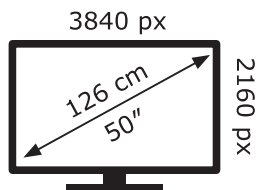

ENERG ⚡

LG Electronics

50NANO776PA

79 kWh/1000h

ABCDEF**G**

102 kWh/1000h

2019/2013